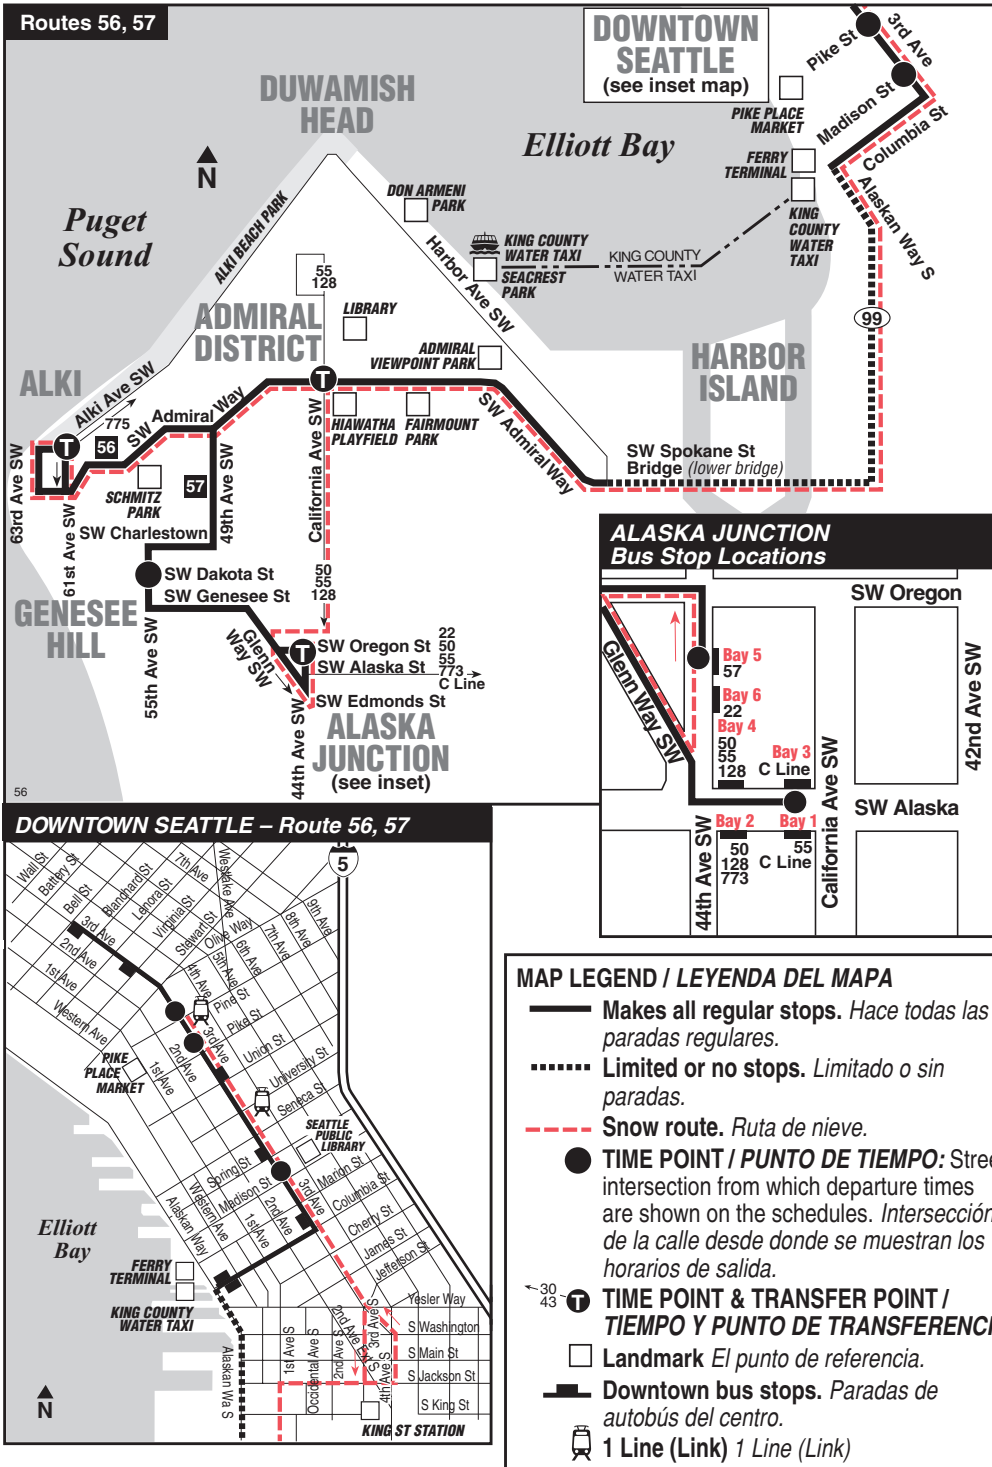

Moving forward together

October 2, 2021 thru
March 18, 2022

Del 2 de octubre de 2021
al 18 de marzo de 2022

56, 57

Alki, Alaska Junction, Genesee Hill, Admiral District,
Downtown Seattle

This route does not operate
on weekends or holidays.

Route 56, 57 Monday thru Friday to Downtown Seattle

Servicio de lunes a viernes al centro de Seattle

Route	Genesee Hill		Alki	Admiral District	Downtown Seattle	
	Alaska Junction Bay 5	55th Ave SW & SW Dakota St	Alki Ave SW & 61st Ave SW	SW Admiral & California Ave SW	3rd Ave & Madison St	3rd Ave & Pine St
	Stop #32013	Stop #39464	Stop #14960	Stop #15060	Stop #548	Stop #590
56	—	—	5:52x	6:00x	6:27x‡	6:31x‡
56	—	—	6:17x	6:25x	6:52x‡	6:56x‡
56	—	—	6:37x	6:45x	7:12x‡	7:16x‡
57	6:46x	6:51x	—	7:00x	7:27x‡	7:31x‡
56	—	—	7:06x	7:15x	7:45x‡	7:49x‡
57	7:16x	7:21x	—	7:30x	7:57x‡	8:01x‡
56	—	—	7:36x	7:45x	8:15x‡	8:19x‡
57	7:46x	7:51x	—	8:00x	8:30x‡	8:34x‡
56	—	—	8:06x	8:15x	8:45x‡	8:49x‡
56	—	—	8:36x	8:45x	9:15x‡	9:19x‡
56	—	—	9:06x	9:15x	9:45x‡	9:49x‡

x Express Trip.
‡ Estimated time.

Route 56, 57 Monday thru Friday to Alki, Alaska Junction

Servicio de lunes a viernes a Admiral District, Alaska Junction

Route	Downtown Seattle	Admiral District	Alki	Genesee Hill	
	3rd Ave & Pike St	SW Admiral & California Ave SW	Alki Ave SW & 61st Ave SW	55th Ave SW & SW Dakota St	Alaska Junction Bay 2
	Stop #431	Stop #15540	Stop #14960	Stop #39530	Stop #31811
56	3:00bx	3:22x‡	3:29x‡	—	—
57	3:30bx	3:55x‡	—	4:04x‡	4:10x‡
56	4:00bx	4:22x‡	4:30x‡	—	—
57	4:10bx	4:38x‡	—	4:47x‡	4:53x‡
56	4:20bx	4:44x‡	4:52x‡	—	—
57	4:45bx	5:13x‡	—	5:22x‡	5:28x‡
56	5:00bx	5:24x‡	5:32x‡	—	—
57	5:10bx	5:38x‡	—	5:47x‡	5:53x‡
56	5:25bx	5:49x‡	5:57x‡	—	—
57	5:45bx	6:13x‡	—	6:22x‡	6:28x‡
56	6:15bx	6:38x‡	6:44x‡	—	—
56	6:45bx	7:07x‡	7:13x‡	—	—