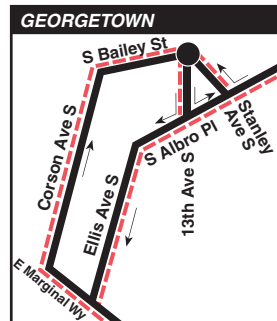

October 2, 2021 thru
March 18, 2022

Del 2 de octubre de 2021
al 18 de marzo de 2022

Westwood Village, White Center, Olson/Meyers P&R, Georgetown, Beacon Hill, First Hill, Broadway

MAP LEGEND / LEYENDA DEL MAPA

Capitol Hill		First Hill	Chinatown-Int'l District	Beacon Hill	Georgetown	South Park	Westwood Village
10th Ave E & E Mercer St	Broadway & E Pine St	9th Ave & Jefferson St	12th Ave S & S Jackson St	Beacon Ave S & S Lander St	13th Ave S & S Bailey St	14th Ave S & S Cloverdale St	25th Ave SW & SW Trenton St
Stop #11191	Stop #11070	Stop #12910	Stop #3700	Stop #3810	Stop #41740	Stop #31670	Stop #39976
4:54	4:59	5:10	5:16	5:26	5:40	5:46	6:07†
5:06	5:11	5:22	5:28	5:38	5:51	5:57	6:18†
5:18	5:23	5:34	5:40	5:50	6:01	6:07	6:28†
5:30	5:35	5:46	5:51	6:00	6:11	6:17	6:38
5:42	5:47	5:58	6:03	6:12	6:23	6:29	6:50
5:54	5:58	6:09	6:14	6:23	6:34	6:40	7:01
6:06	6:10	6:21	6:26	6:35	6:46	6:52	7:11†
6:18	6:22	6:33	6:38	6:47	6:58	7:04	7:22†
6:34	6:38	6:49	6:54	7:03	7:14	7:20	7:38†
6:54	6:58	7:09	7:13	7:20	7:31	7:37	7:55†
7:14	7:18	7:26	7:30	7:37	7:48	7:54	8:12†
7:34	7:38	7:46	7:50	7:57	8:08	8:14	8:32†
7:54	7:58	8:06	8:10	8:17	8:28	8:34	8:49
8:14	8:18	8:26	8:30	8:37	8:47	8:52	9:07
8:34	8:38	8:46	8:50	8:57	9:07	9:12	9:27†
8:54	8:58	9:06	9:10	9:17	9:27	9:32	9:47†
9:14	9:18	9:26	9:30	9:37	9:47	9:52	10:07†
9:34	9:38	9:46	9:50	9:57	10:07	10:12	10:27
9:59	10:03	10:11	10:15	10:22	10:32	10:37	10:52†
10:29	10:33	10:41	10:45	10:52	11:02	11:07	11:22†
11:01	11:05	11:13	11:17	11:24	11:34	11:39	11:54†
11:36	11:40	11:48	11:52	11:59	12:09	12:14	12:29†
12:11	12:15	12:23	12:27	12:34	12:44	12:49	1:04†