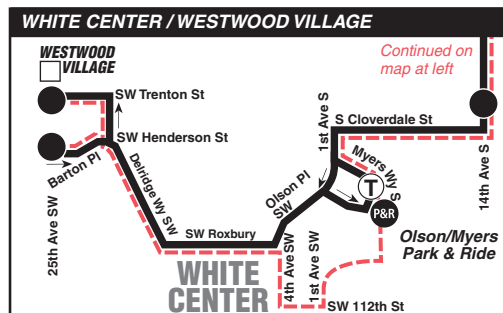

October 2, 2021 thru
March 18, 2022

Del 2 de octubre de 2021
al 18 de marzo de 2022

Westwood Village, White Center, Olson/Meyers P&R, Georgetown, Beacon Hill, First Hill, Broadway

MAP LEGEND / LEYENDA DEL MAPA

Capitol Hill		First Hill	Chinatown-Int'l District	Beacon Hill	Georgetown	South Park	Westwood Village
10th Ave E & E Mercer St	Broadway & E Pine St	9th Ave & Jefferson St	12th Ave S & S Jackson St	Beacon Ave S & S Lander St	13th Ave S & S Bailey St	14th Ave S & S Cloverdale St	25th Ave SW & SW Trenton St
Stop #11191	Stop #11070	Stop #12910	Stop #3700	Stop #3810	Stop #41740	Stop #31670	Stop #39976
4:54	4:59	5:10	5:16	5:26	5:40	5:46	6:07†
5:06	5:11	5:22	5:28	5:38	5:51	5:57	6:18†
5:18	5:23	5:34	5:40	5:50	6:01	6:07	6:28†
5:30	5:35	5:46	5:51	6:00	6:11	6:17	6:38
5:42	5:47	5:58	6:03	6:12	6:23	6:29	6:50
5:54	5:58	6:09	6:14	6:23	6:34	6:40	7:01
6:06	6:10	6:21	6:26	6:35	6:46	6:52	7:11†
6:18	6:22	6:33	6:38	6:47	6:58	7:04	7:22†
6:34	6:38	6:49	6:54	7:03	7:14	7:20	7:38†
6:54	6:58	7:09	7:13	7:20	7:31	7:37	7:55†
7:14	7:18	7:26	7:30	7:37	7:48	7:54	8:12†
7:34	7:38	7:46	7:50	7:57	8:08	8:14	8:32†
7:54	7:58	8:06	8:10	8:17	8:28	8:34	8:49
8:14	8:18	8:26	8:30	8:37	8:47	8:52	9:07
8:34	8:38	8:46	8:50	8:57	9:07	9:12	9:27†
8:54	8:58	9:06	9:10	9:17	9:27	9:32	9:47†
9:14	9:18	9:26	9:30	9:37	9:47	9:52	10:07†
9:34	9:38	9:46	9:50	9:57	10:07	10:12	10:27
9:59	10:03	10:11	10:15	10:22	10:32	10:37	10:52†
10:29	10:33	10:41	10:45	10:52	11:02	11:07	11:22†
11:01	11:05	11:13	11:17	11:24	11:34	11:39	11:54†
11:36	11:40	11:48	11:52	11:59	12:09	12:14	12:29†
12:11	12:15	12:23	12:27	12:34	12:44	12:49	1:04†