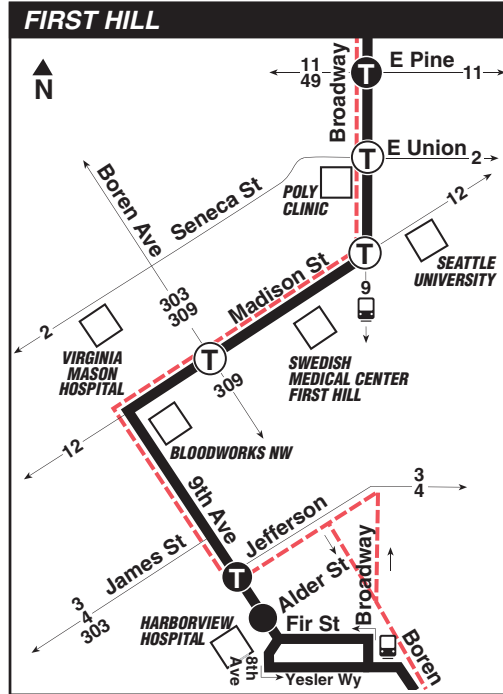

October 2, 2021 thru
March 18, 2022

Del 2 de octubre de 2021
al 18 de marzo de 2022

Westwood Village, White Center, Olson/Meyers P&R, Georgetown, Beacon Hill, First Hill, Broadway

MAP LEGEND / LEYENDA DEL MAPA

Capitol Hill		First Hill	Chinatown-Int'l District	Beacon Hill	Georgetown	South Park	Westwood Village
10th Ave E & E Mercer St	Broadway & E Pine St	9th Ave & Jefferson St	12th Ave S & S Jackson St	Beacon Ave S & S Lander St	13th Ave S & S Bailey St	14th Ave S & S Cloverdale St	25th Ave SW & SW Trenton St
Stop #11191	Stop #11070	Stop #12910	Stop #3700	Stop #3810	Stop #41740	Stop #31670	Stop #39976
4:54	4:59	5:10	5:16	5:26	5:40	5:46	6:07†
5:06	5:11	5:22	5:28	5:38	5:51	5:57	6:18†
5:18	5:23	5:34	5:40	5:50	6:01	6:07	6:28†
5:30	5:35	5:46	5:51	6:00	6:11	6:17	6:38
5:42	5:47	5:58	6:03	6:12	6:23	6:29	6:50
5:54	5:58	6:09	6:14	6:23	6:34	6:40	7:01
6:06	6:10	6:21	6:26	6:35	6:46	6:52	7:11†
6:18	6:22	6:33	6:38	6:47	6:58	7:04	7:22†
6:34	6:38	6:49	6:54	7:03	7:14	7:20	7:38†
6:54	6:58	7:09	7:13	7:20	7:31	7:37	7:55†
7:14	7:18	7:26	7:30	7:37	7:48	7:54	8:12†
7:34	7:38	7:46	7:50	7:57	8:08	8:14	8:32†
7:54	7:58	8:06	8:10	8:17	8:28	8:34	8:49
8:14	8:18	8:26	8:30	8:37	8:47	8:52	9:07
8:34	8:38	8:46	8:50	8:57	9:07	9:12	9:27†
8:54	8:58	9:06	9:10	9:17	9:27	9:32	9:47†
9:14	9:18	9:26	9:30	9:37	9:47	9:52	10:07†
9:34	9:38	9:46	9:50	9:57	10:07	10:12	10:27
9:59	10:03	10:11	10:15	10:22	10:32	10:37	10:52†
10:29	10:33	10:41	10:45	10:52	11:02	11:07	11:22†
11:01	11:05	11:13	11:17	11:24	11:34	11:39	11:54†
11:36	11:40	11:48	11:52	11:59	12:09	12:14	12:29†
12:11	12:15	12:23	12:27	12:34	12:44	12:49	1:04†