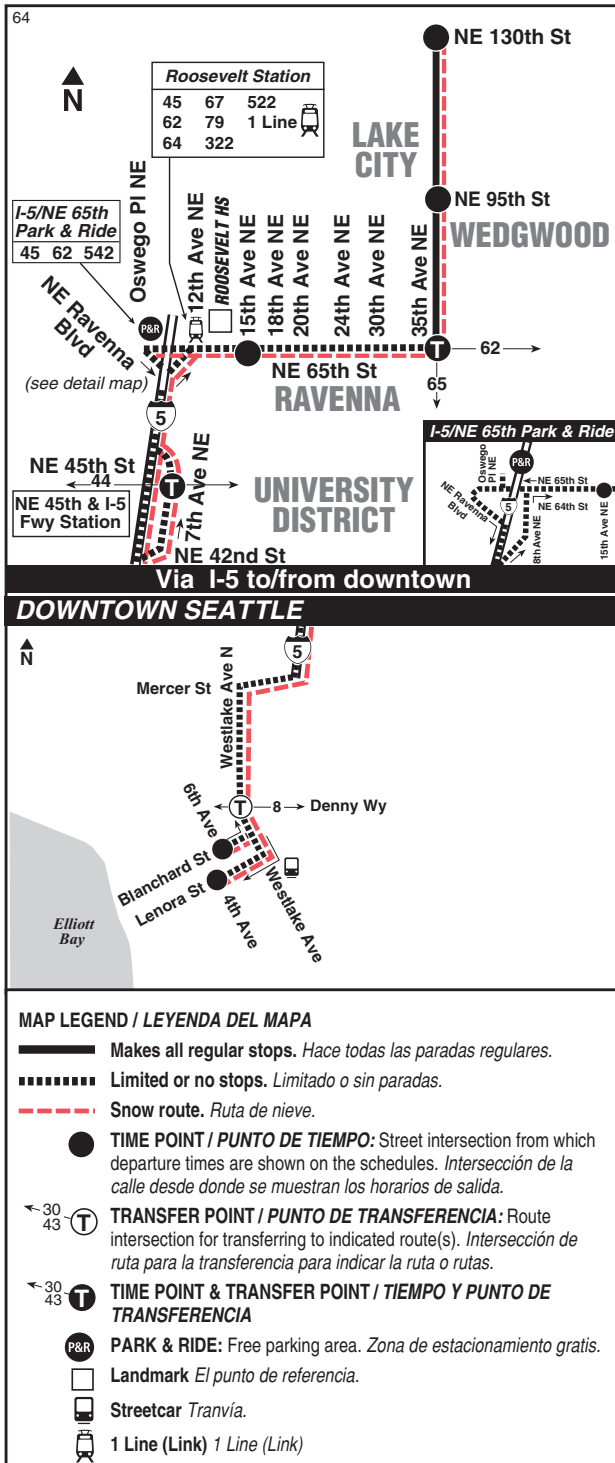

October 2, 2021 thru
March 18, 2022

Del 2 de octubre de 2021
al 18 de marzo de 2022

Jackson Park, Lake City, Wedgwood, Green Lake, South Lake Union, First Hill, Cherry Hill

This route does not operate on weekends or holidays.

Express Service Information

Mornings - Lake City to South Lake Union: Makes NO STOPS between NE 65th St & 35th Ave NE and Westlake Ave N St & Mercer St EXCEPT on NE 65th St at 30th Ave NE, 24th Ave NE, 18th Ave NE, 15th Ave NE, 12th Ave NE, Oswego PI NE (NE 65th St Park & Ride), and; on NE Ravenna Blvd at I-5.

Afternoons - South Lake Union to Lake City: Makes NO STOPS between Westlake Ave N & Harrison St and 35th Ave NE & NE 65th St EXCEPT on 7th Ave NE at NE 42nd St; on I-5 at NE 45th St; on 8th Ave NE at NE 64th St (NE 65th St Park & Ride), and; on NE 65th St at Roosevelt Way NE, 15th Ave NE, 20th Ave NE, 25th Ave NE and 31st Ave NE.

Route 64 Monday thru Friday to South Lake Union

Servicio de lunes a viernes a South Lake Union

Lake City	Wedgwood	Ravenna	Roosevelt	Downtown Seattle
35th Ave NE & NE 130th St	35th Ave NE & NE 95th St	35th Ave NE & NE 65th St	15th Ave NE & NE 65th St	Lenora St & 4th Ave
Stop #38658	Stop #25000	Stop #37940	Stop #36931	Stop #1920
6:00	6:07	6:13	6:17	6:34
6:30	6:37	6:44	6:48	7:09
7:00	7:08	7:16	7:21	7:43
7:30	7:38	7:47	7:53	8:18
8:00	8:08	8:17	8:24	8:50
9:00	9:07	9:16	9:23	9:46