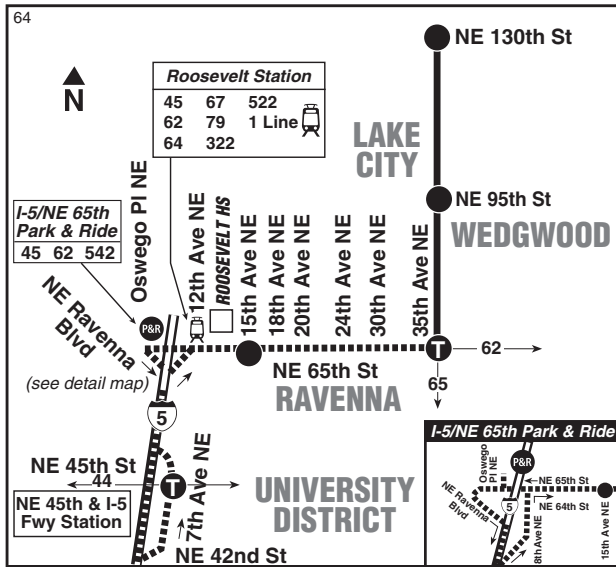

October 2, 2021 thru
March 18, 2022

Del 2 de octubre de 2021
al 18 de marzo de 2022

64

Lake City, Wedgwood, Roosevelt, South Lake Union

This route does not operate on weekends or holidays.

**Via I-5 to/from downtown
DOWNTOWN SEATTLE**

MAP LEGEND / LEYENDA DEL MAPA

- Makes all regular stops. *Hace todas las paradas regulares.*
- Limited or no stops. *Limitado o sin paradas.*
- TIME POINT / PUNTO DE TIEMPO:** Street intersection from which departure times are shown on the schedules. *Intersección de la calle desde donde se muestran los horarios de salida.*
- TRANSFER POINT / PUNTO DE TRANSFERENCIA:** Route intersection for transferring to indicated route(s). *Intersección de ruta para la transferencia para indicar la ruta o rutas.*
- TIME POINT & TRANSFER POINT / TIEMPO Y PUNTO DE TRANSFERENCIA**
- PARK & RIDE:** Free parking area. *Zona de estacionamiento gratis.*
- Landmark** El punto de referencia.
- Streetcar** Tranvía.
- 1 Line (Link)** 1 Line (Link)

Express Service Information

Mornings - Lake City to South Lake Union: Makes NO STOPS between NE 65th St & 35th Ave NE and Westlake Ave N St & Mercer St EXCEPT on NE 65th St at 30th Ave NE, 24th Ave NE, 18th Ave NE, 15th Ave NE, 12th Ave NE, Oswego PI NE (NE 65th St Park & Ride), and; on NE Ravenna Blvd at I-5.

Afternoons - South Lake Union to Lake City: Makes NO STOPS between Westlake Ave N & Harrison St and 35th Ave NE & NE 65th St EXCEPT on 7th Ave NE at NE 42nd St; on I-5 at NE 45th St; on 8th Ave NE at NE 64th St (NE 65th St Park & Ride), and; on NE 65th St at Roosevelt Way NE, 15th Ave NE, 20th Ave NE, 25th Ave NE and 31st Ave NE.