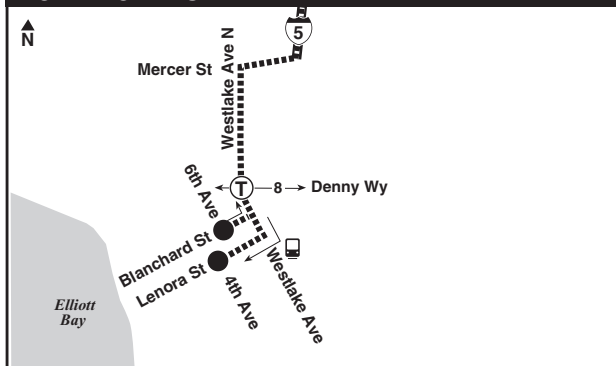

October 2, 2021 thru
March 18, 2022

Del 2 de octubre de 2021
al 18 de marzo de 2022

64

Lake City, Wedgwood, Roosevelt, South Lake Union

This route does not operate on weekends or holidays.

**Via I-5 to/from downtown
DOWNTOWN SEATTLE**

Express Service Information

Mornings - Lake City to South Lake Union: Makes NO STOPS between NE 65th St & 35th Ave NE and Westlake Ave N St & Mercer St EXCEPT on NE 65th St at 30th Ave NE, 24th Ave NE, 18th Ave NE, 15th Ave NE, 12th Ave NE, Oswego PI NE (NE 65th St Park & Ride), and; on NE Ravenna Blvd at I-5.

Afternoons - South Lake Union to Lake City: Makes NO STOPS between Westlake Ave N & Harrison St and 35th Ave NE & NE 65th St EXCEPT on 7th Ave NE at NE 42nd St; on I-5 at NE 45th St; on 8th Ave NE at NE 64th St (NE 65th St Park & Ride), and; on NE 65th St at Roosevelt Way NE, 15th Ave NE, 20th Ave NE, 25th Ave NE and 31st Ave NE.

Northbound

- NE 65th St will not be served between 25th Ave NE and 35th Ave NE.
- 35th Ave NE will not be served from NE 65th St to Lake City. Lake City will not be served. Service will end in Wedgwood.
- From NE 65th St in Ravenna, buses will be rerouted south via 25th Ave NE, east via NE 45th St and Sand Pt Wy NE, then north via 40th Ave NE to NE 85th St in Wedgwood.