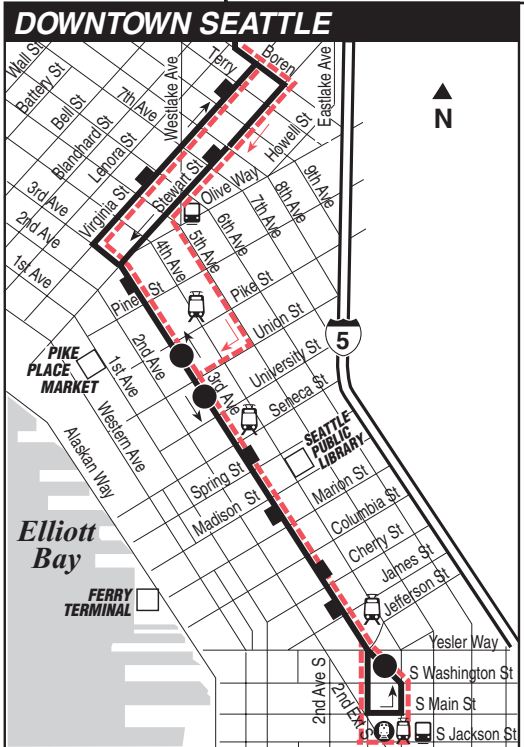

October 2, 2021 thru
March 18, 2022

Del 2 de octubre de 2021
al 18 de marzo de 2022

70

University District, Eastlake, Downtown Seattle

U-District Station

20	67
31	70
32	73
44	75
45	79
48	372
65	1 Line

University District Transfer Point

University District	Eastlake	South Lake Union	Downtown Seattle	
U-District Link Station Bay 3	Eastlake Ave E & Harvard Ave E	Fairview Ave N & Thomas St	3rd Ave & Union St	3rd Ave S & S Main St
Stop #10911	Stop #9141	Stop #10225	Stop #450	Stop #515
5:50	5:57	6:12	6:20†	6:30†
6:00	6:07	6:22	6:30†	6:40
6:10	6:17	6:32	6:40†	6:50
6:20	6:27	6:42	6:50†	7:00†
6:30	6:37	6:52	7:00†	7:10b†
6:40	6:47	7:00	7:08†	7:18†
6:50	6:56	7:09	7:17	7:27
7:00	7:06	7:19	7:27†	7:37
7:12	7:18	7:31	7:39†	7:49†
7:24	7:30	7:43	7:51†	7:58
7:36	7:42	7:55	8:03	8:10
7:48	7:54	8:06	8:13†	8:20†
8:00	8:06	8:18	8:25†	8:32†
8:12	8:18	8:30	8:37†	8:44†
8:24	8:30	8:42	8:49†	8:56†
8:36	8:42	8:54	9:01†	9:08†
8:48	8:54	9:06	9:13†	9:20†
9:00	9:06	9:18	9:25†	9:32†
9:15	9:21	9:33	9:40†	9:47†
9:30	9:35	9:46	9:53†	10:00†
9:45	9:50	10:01	10:08	10:15
10:00	10:05	10:16	10:23†	10:30†
10:15	10:20	10:31	10:38†	10:45
10:30	10:35	10:46	10:53†	11:00†
10:45	10:50	11:01	11:08†	11:15†
11:00	11:05	11:16	11:23†	11:30†
11:30	11:35	11:45	11:51†	11:58
12:00	12:05	12:15	12:21	12:28
12:30	12:35	12:45	12:51	12:58
1:00	1:05	1:15	1:21	1:28
1:30	1:35	1:45	1:51	1:58b
1:54	1:59	2:09	2:15	2:22
2:06	2:11	2:21	2:27	2:34b
2:37	2:42	2:52	2:58	3:05b
3:30	3:35	3:45	3:51	3:58b