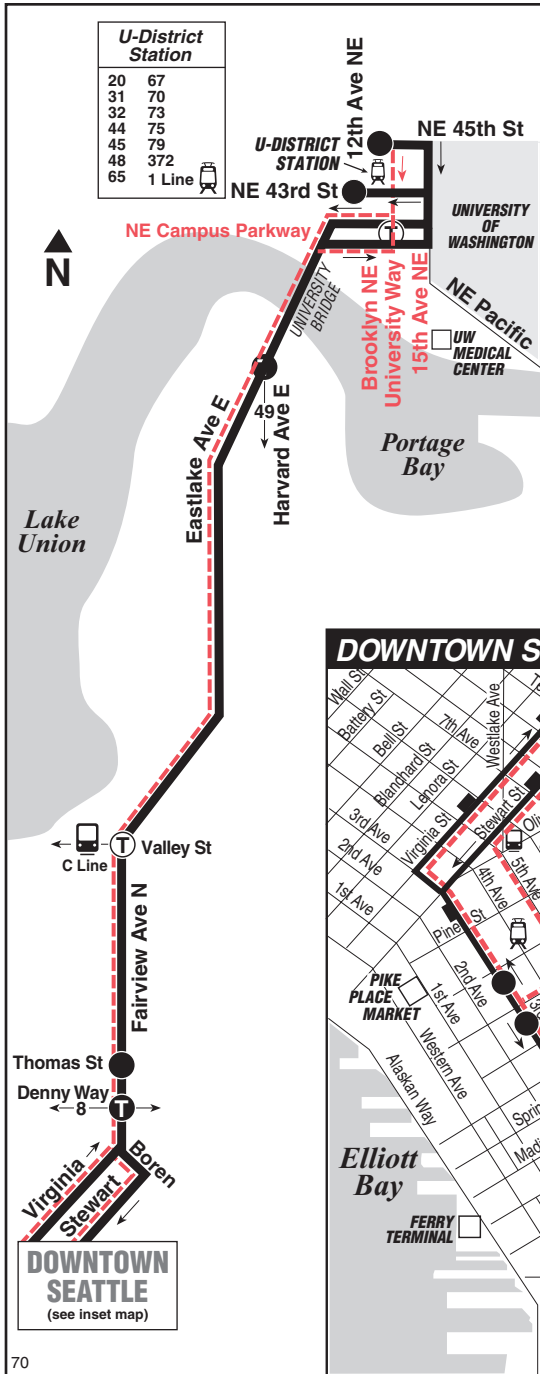

October 2, 2021 thru
March 18, 2022

Del 2 de octubre de 2021
al 18 de marzo de 2022

70

University District, Eastlake, Downtown Seattle

U-District Station

20	67
31	70
32	73
44	75
45	79
48	372
65	1 Line

University District Transfer Point

University District	Eastlake	South Lake Union	Downtown Seattle	
U-District Link Station Bay 3	Eastlake Ave E & Harvard Ave E	Fairview Ave N & Thomas St	3rd Ave & Union St	3rd Ave S & S Main St
Stop #10911	Stop #9141	Stop #10225	Stop #450	Stop #515
5:50	5:57	6:12	6:20†	6:30†
6:00	6:07	6:22	6:30†	6:40
6:10	6:17	6:32	6:40†	6:50
6:20	6:27	6:42	6:50†	7:00†
6:30	6:37	6:52	7:00†	7:10b†
6:40	6:47	7:00	7:08†	7:18†
6:50	6:56	7:09	7:17	7:27
7:00	7:06	7:19	7:27†	7:37
7:12	7:18	7:31	7:39†	7:49†
7:24	7:30	7:43	7:51†	7:58
7:36	7:42	7:55	8:03	8:10
7:48	7:54	8:06	8:13†	8:20†
8:00	8:06	8:18	8:25†	8:32†
8:12	8:18	8:30	8:37†	8:44†
8:24	8:30	8:42	8:49†	8:56†
8:36	8:42	8:54	9:01†	9:08†
8:48	8:54	9:06	9:13†	9:20†
9:00	9:06	9:18	9:25†	9:32†
9:15	9:21	9:33	9:40†	9:47†
9:30	9:35	9:46	9:53†	10:00†
9:45	9:50	10:01	10:08	10:15
10:00	10:05	10:16	10:23†	10:30†
10:15	10:20	10:31	10:38†	10:45
10:30	10:35	10:46	10:53†	11:00†
10:45	10:50	11:01	11:08†	11:15†
11:00	11:05	11:16	11:23†	11:30†
11:30	11:35	11:45	11:51†	11:58
12:00	12:05	12:15	12:21	12:28
12:30	12:35	12:45	12:51	12:58
1:00	1:05	1:15	1:21	1:28
1:30	1:35	1:45	1:51	1:58b
1:54	1:59	2:09	2:15	2:22
2:06	2:11	2:21	2:27	2:34b
2:37	2:42	2:52	2:58	3:05b
3:30	3:35	3:45	3:51	3:58b