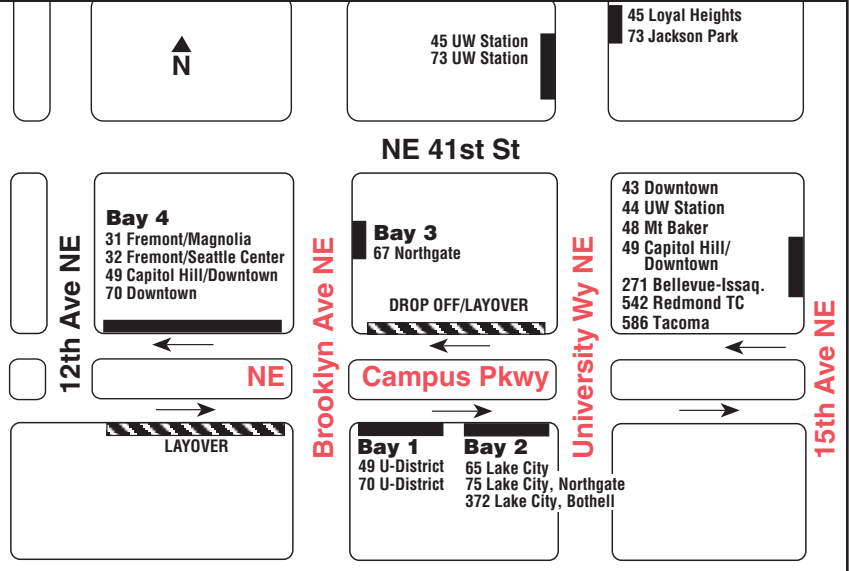

October 2, 2021 thru
March 18, 2022

Del 2 de octubre de 2021
al 18 de marzo de 2022

70

University District, Eastlake, Downtown Seattle

U-District Station

20	67
31	70
32	73
44	75
45	79
48	372
65	1 Line

University District Transfer Point

Downtown Seattle			Eastlake	
Prefontaine Pl S & Yesler Way	3rd Ave & Pike St	Fairview Ave N & Denny Way	Eastlake Ave E & Harvard Ave E	U-District Link Station Bay 1
Stop #1610	Stop #575	Stop #10280	Stop #9560	Stop #9587
8:20	8:25	8:33	8:44	8:52
8:40	8:45	8:53	9:04	9:12
9:00	9:05	9:13	9:24	9:32
9:20	9:25	9:33	9:44	9:52
9:40	9:45	9:53	10:04	10:12
10:00	10:05	10:13	10:24	10:32
10:20	10:25	10:33	10:43	10:50
10:38	10:43	10:50	11:00	11:07
11:00	11:05	11:12	11:22	11:29
11:30	11:35	11:42	11:52	11:59
12:00	12:05	12:12	12:21	12:28
12:30	12:35	12:42	12:51	12:58
1:00	1:05	1:12	1:21	1:28
1:30	1:35	1:41	1:50	1:57
2:00	2:05	2:11	2:20	2:27
2:30	2:35	2:41	2:50	2:57