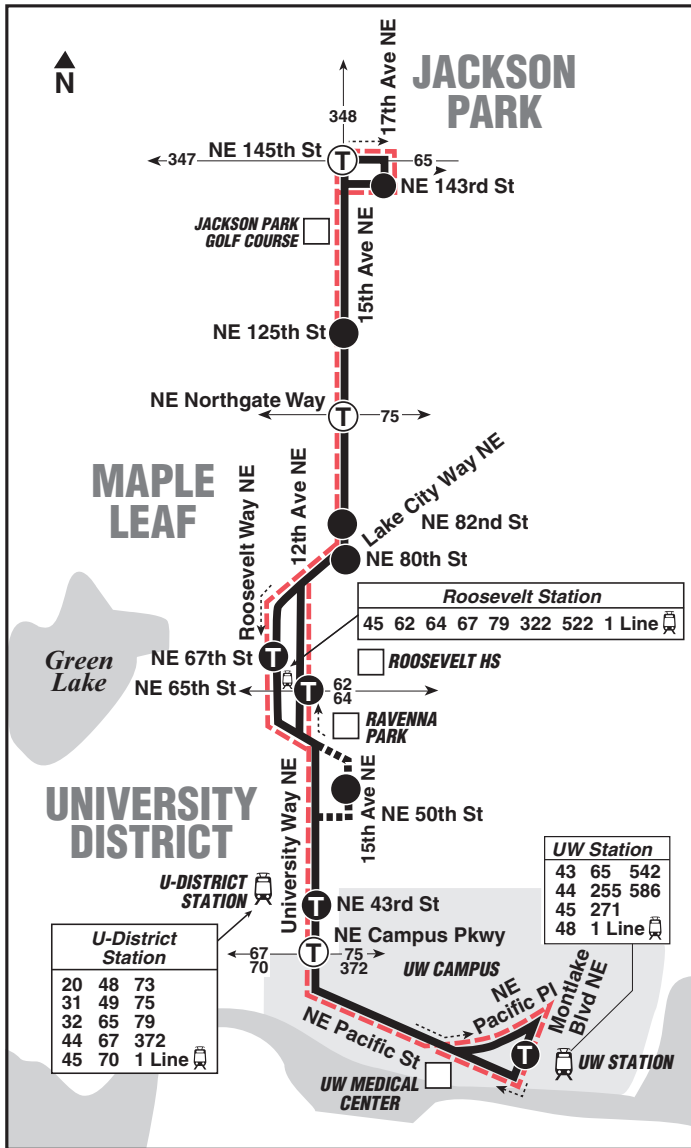

October 2, 2021 thru
March 18, 2022

Del 2 de octubre de 2021
al 18 de marzo de 2022

Jackson Park, Maple Leaf, Roosevelt, University District

MAP LEGEND / LEYENDA DEL MAPA

- Makes all regular stops. *Hace todas las paradas regulares.*
- Snow route. *Ruta de nieve.*
- TIME POINT / PUNTO DE TIEMPO:** Street intersection from which departure times are shown on the schedules. *Intersección de la calle desde donde se muestran los horarios de salida.*
- TRANSFER POINT / PUNTO DE TRANSFERENCIA:** Route intersection for transferring to indicated route(s). *Intersección de ruta para la transferencia para indicar la ruta o rutas.*
- TIME POINT & TRANSFER POINT / TIEMPO Y PUNTO DE TRANSFERENCIA**
- Landmark *El punto de referencia.*
- 1 Line (Link) *1 Line (Link)*

Special Service Information

On Saturday, due to the University District Farmers Market being staged on University Way NE at NE 50th St, Route 73 will be rerouted to 15th Ave NE between NE 50th St and NE Ravenna Blvd. All stops on 15th Ave NE will be served. To avoid confusion for riders, the reroute will remain in effect all day (7:30 a.m. to 10:30 p.m.), even though the Market is in session from 9 a.m. to 2 p.m., only. Questions? Please call Metro at 206-553-3000.