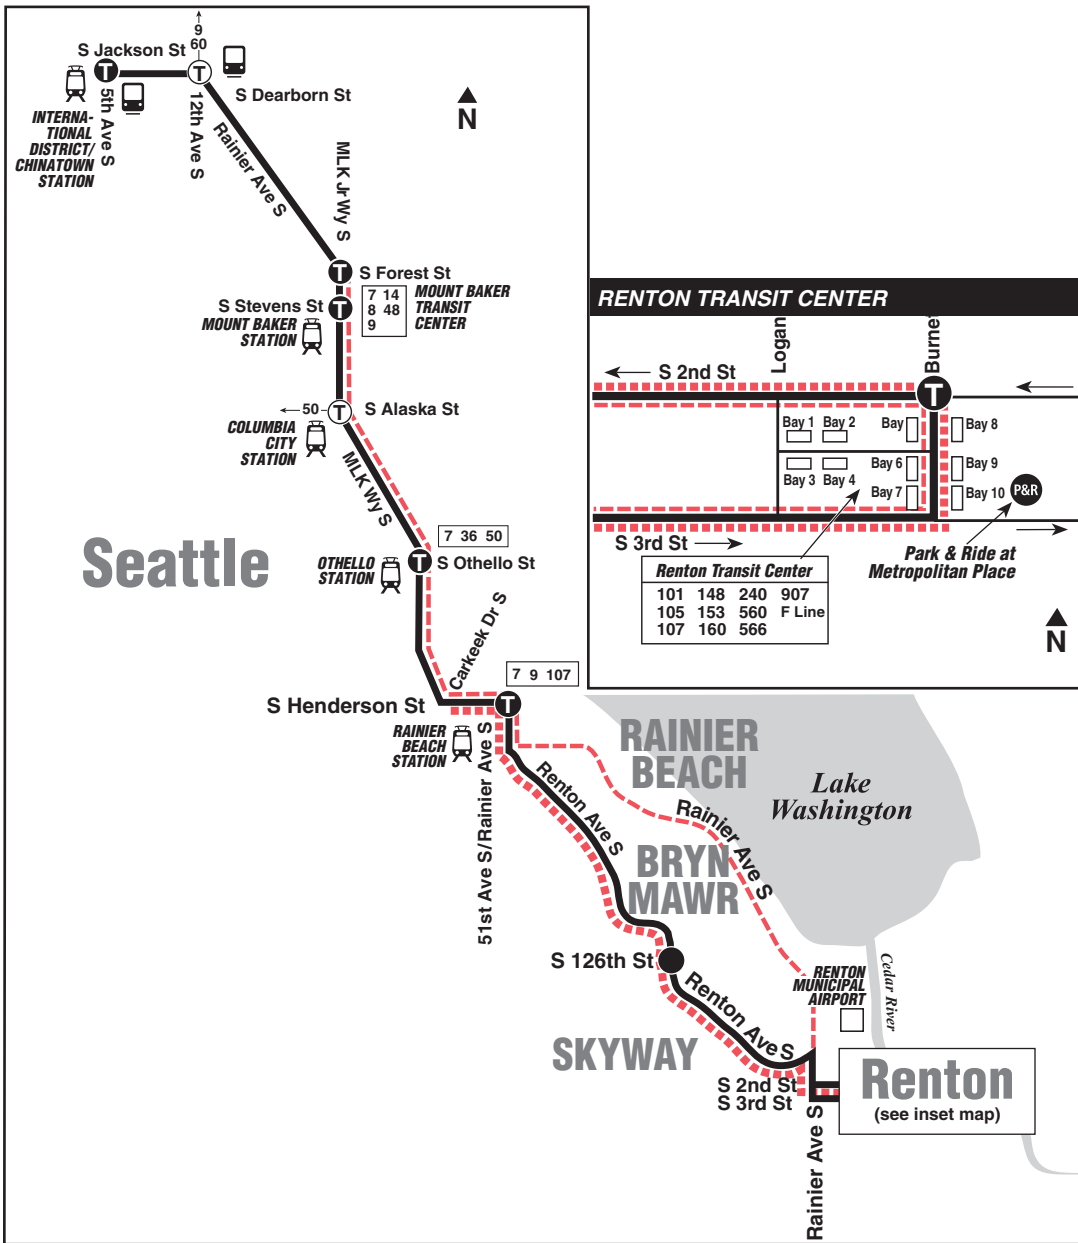

October 2, 2021 thru
March 18, 2022

Del 2 de octubre de 2021
al 18 de marzo de 2022

106

Renton, Skyway, Rainier Beach, Chinatown-International District

MAP LEGEND / LEYENDA DEL MAPA

- Makes all regular stops. *Hace todas las paradas regulares.*
- Snow route. *Ruta de nieve.*
- Snow shuttle (ESN only). *Servicio de conexión durante nevada (Red de Emergencia para Nevadas)*
- TIME POINT / PUNTO DE TIEMPO:** Street intersection from which departure times are shown on the schedules. *Intersección de la calle desde donde se muestran los horarios de salida.*
- TRANSFER POINT / PUNTO DE TRANSFERENCIA:** Route intersection for transferring to indicated route(s). *Intersección de ruta para la transferencia para indicar la ruta o rutas.*
- TIME POINT & TRANSFER POINT / TIEMPO Y PUNTO DE TRANSFERENCIA**
- Landmark *El punto de referencia.*
- Park & Ride** Free or pay parking area. *Zona de aparcamiento gratuito o de pago*
- 1 Line (Link)** *1 Line (Link)*
- Streetcar** *Tranvía*

Snow/Emergency Service

Servicio en caso de nieve o emergencia

During most snow conditions this route will operate via the snow routing shown in this timetable. In the rare event that Metro declares an emergency, the **Route 106 Snow Shuttle** will continue to operate as a designated Emergency Snow Network route. During such an event, it is expected to operate with the same route number and follow the same snow routing as shown in this timetable. Visit kingcounty.gov/metro/snow and sign up for Transit Alerts to stay informed during adverse conditions.