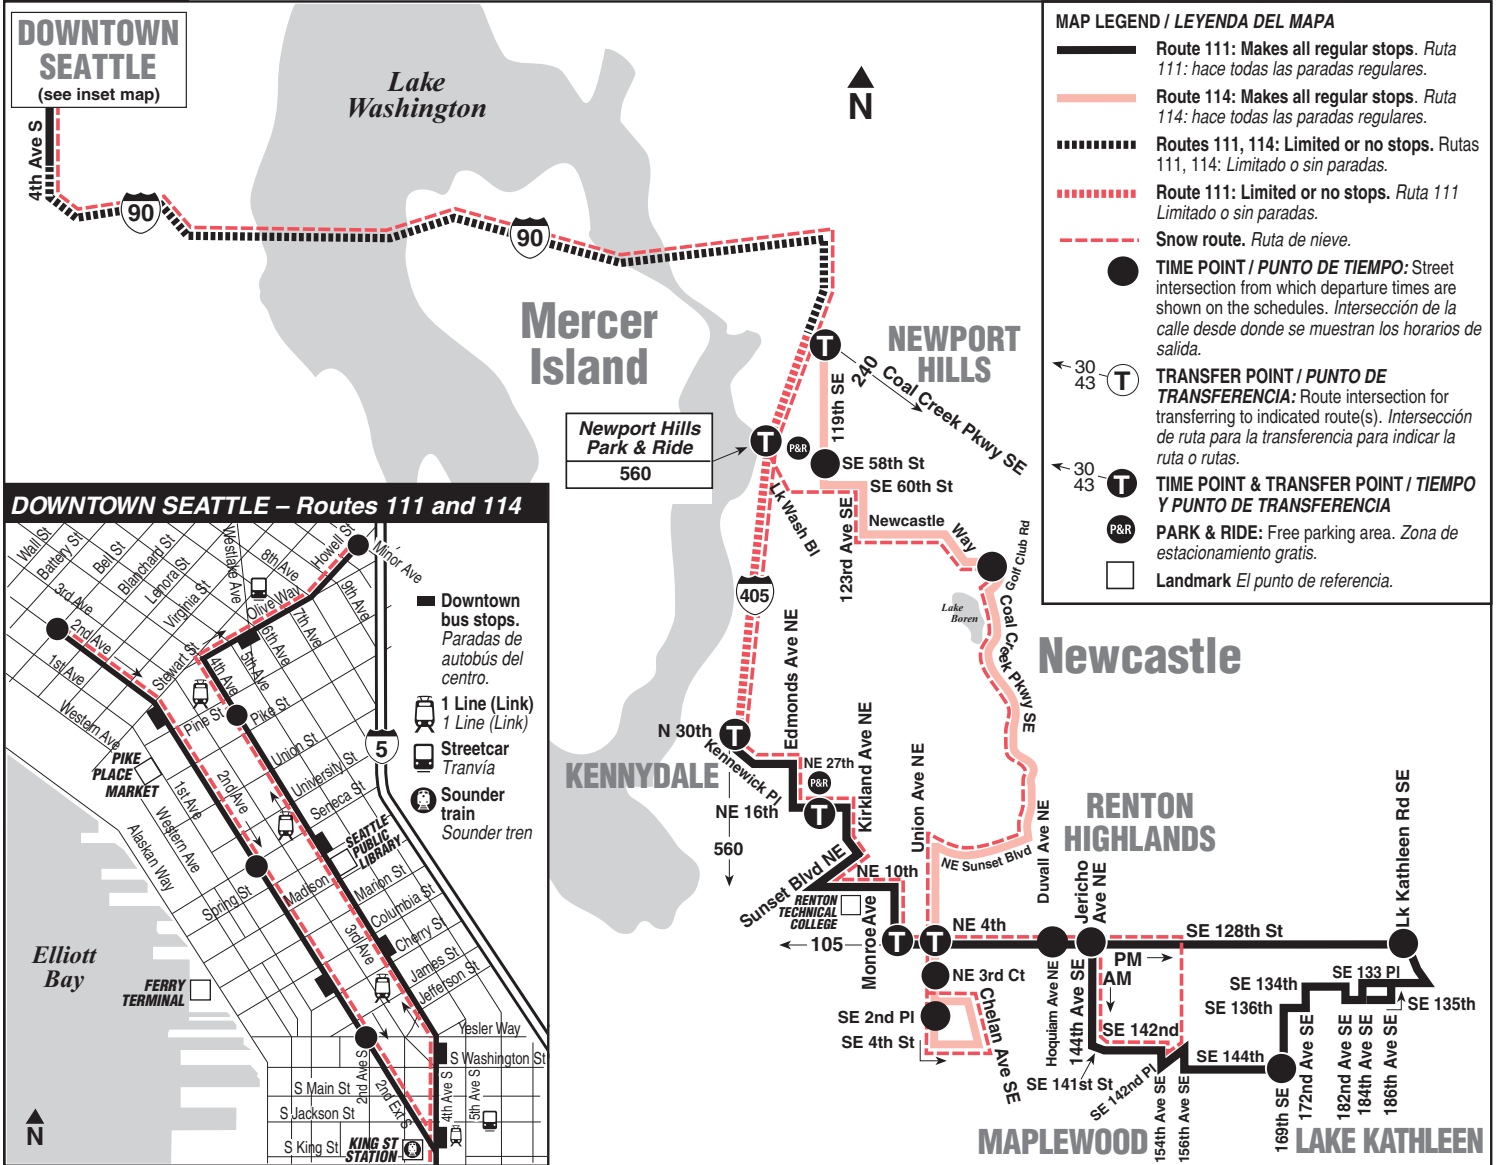

October 2, 2021 thru
March 18, 2022

Del 2 de octubre de 2021
al 18 de marzo de 2022

111, 114

Lake Kathleen, Maplewood, Newcastle,
Renton Highlands, Kennydale, Newport Hills,
Downtown Seattle

Routes 111, 114

Snow/ Emergency Service

Servicio en caso de nieve o emergencia

During most snow conditions, these buses will follow the special snow routing shown on the map. If Metro declares an emergency, these buses will not operate. Visit kingcounty.gov/metro/snow to register for **Transit Alerts** and to learn more.

En la mayoría de las condiciones de nieve, estos autobuses seguirán las rutas especiales en caso de nieve como se indica en el mapa. Si Metro declara una emergencia, los autobuses no circularán. Visite kingcounty.gov/metro/snow para registrarse y recibir las alertas de transporte público y obtener más información.