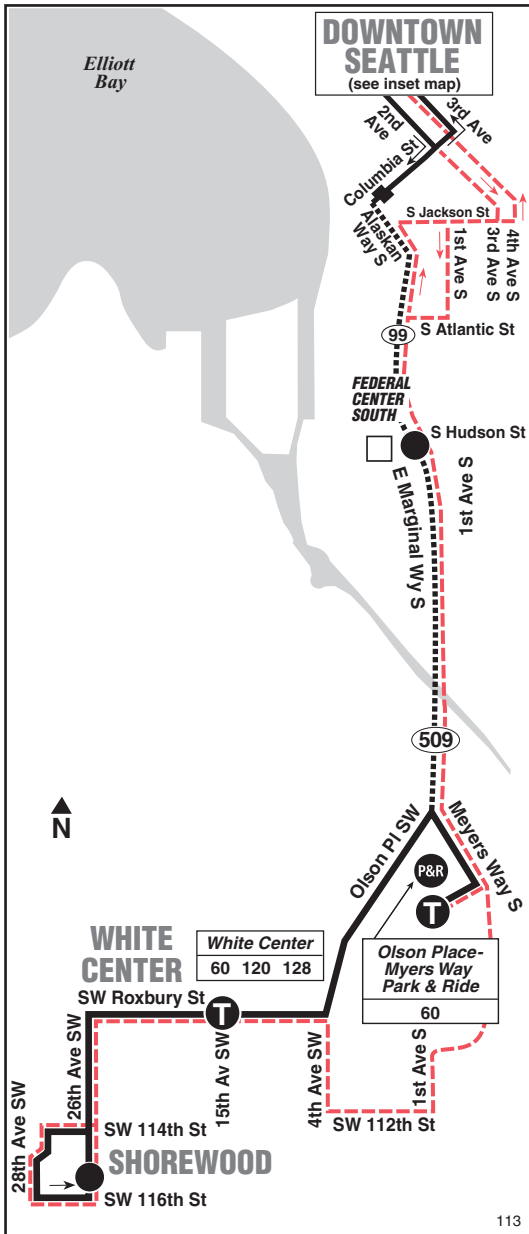

October 2, 2021 thru
March 18, 2022

Del 2 de octubre de 2021
al 18 de marzo de 2022

113

Shorewood, White Center, Olson Place/ Myers Way P&R, Federal Center South, Downtown Seattle

This route does not operate on weekends or holidays.

Route 113 Monday thru Friday to Downtown Seattle

Servicio de lunes a viernes al centro de Seattle

Shorewood	White Center	Downtown Seattle			
26th Ave SW & SW 116th St	SW Roxbury St & 15th Ave SW	Olson Pl & Myers Way P&R	E Marginal Way S & S Hudson St	3rd Ave & Madison St	3rd Ave & Union St
Stop #85170	Stop #21080	Stop #21141	Stop #40802	Stop #548	Stop #570
6:00	6:05	6:10	6:16	6:40	6:42
6:30	6:36	6:41	6:47	7:12	7:14
7:15	7:21	7:26	7:34	7:59	8:01
8:07	8:13	8:18	8:26	8:51	8:53

Route 113 Monday thru Friday to Shorewood

Servicio de lunes a viernes a Shorewood

Downtown Seattle				White Center	Shorewood
2nd Ave & Bell St	2nd Ave & Pike St	2nd Ave & Marion St	E Marginal Way S & S Hudson St	Olson Pl & Myers Way P&R	SW Roxbury St & 16th Ave SW
Stop #250	Stop #300	Stop #340	Stop #85066	Stop #21141	Stop #22255
4:00	4:04	4:08	4:27	4:36	4:45
4:30	4:34	4:39	4:57	5:06	5:15
5:00	5:04	5:10	5:28	5:38	5:47
5:30	5:34	5:38	5:55	6:05	6:14
Bold PM time					