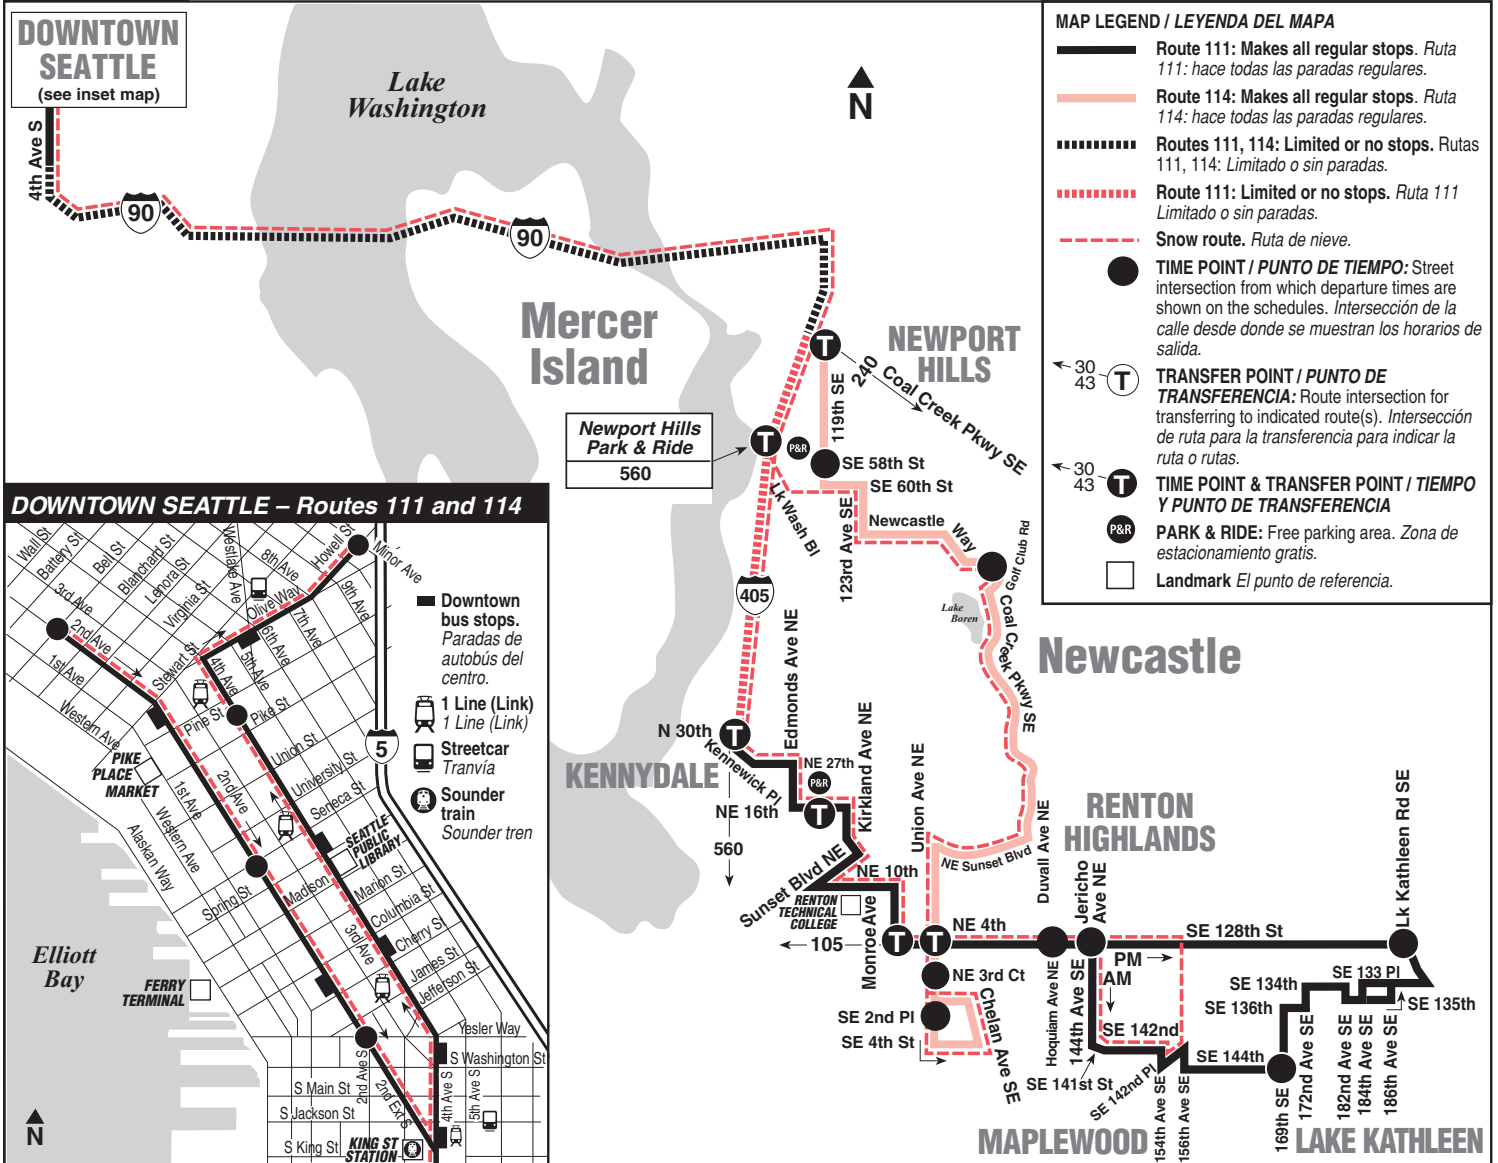

October 2, 2021 thru
March 18, 2022

Del 2 de octubre de 2021
al 18 de marzo de 2022

111, 114

Lake Kathleen, Maplewood, Newcastle,
Renton Highlands, Kennydale, Newport Hills,
Downtown Seattle

Routes 111, 114

Bold PM time

† Estimated time.

Limited Stop Information

Route 111 makes no stops between I-405 & N 30th St and 4th Ave S & S Jackson St except at I-405 & Lake Washington Blvd SE.

Route 114 makes no stops between I-405 & Coal Creek Parkway SE and 4th Ave S & S Jackson St.

Route 114 Monday thru Friday to Downtown Seattle

Servicio de lunes a viernes al centro de Seattle

Maplewood Heights	Renton Highlands	Newcastle			Downtown Seattle	
Union Ave NE & NE 3 Ct	Union Ave NE & NE 4th St	Newcastle Way & Coal Creek Pkwy	119th Ave SE & SE 58th St	I-405 & Coal Creek Pkwy SE	4th Ave & Pike St	Howell St & Minor St
Stop #46714	Stop #54146	Stop #65287	Stop #65500	Stop #82785	Stop #700	Stop #1010
5:30	5:36	5:47	5:53	5:57	6:19	6:29
6:25	6:31	6:45	6:53	6:59	7:24	7:35
6:55	7:02	7:17	7:25	7:31	7:59	8:10
7:30	7:37	7:52	8:00	8:06	8:34	8:45

Route 114 Monday thru Friday to Renton Highlands

Servicio de lunes a viernes a Renton Highlands

Downtown Seattle					Newcastle	Renton Highlands	Maplewood Heights
2nd Ave & Bell St	2nd Ave & Seneca St	2nd Ave Ext S & Yesler Way	119th Ave SE & Coal Creek Pkwy SE	119th Ave SE & SE 58th St	Newcastle Way & Coal Creek Pkwy	Union Ave NE & NE 4th St	Union Ave SE & SE 2nd Pl
Stop #250	Stop #320	Stop #375	Stop #65570	Stop #65630	Stop #65252	Stop #46712	Stop #53446
4:00	4:04	4:09	4:41	4:48	4:57	5:14	5:25
4:30	4:35	4:43	5:22	5:29	5:38	5:53	6:04
5:00	5:05	5:13	5:52	5:59	6:07	6:22	6:33
5:30	5:35	5:43	6:22	6:29	6:37	6:52	7:03