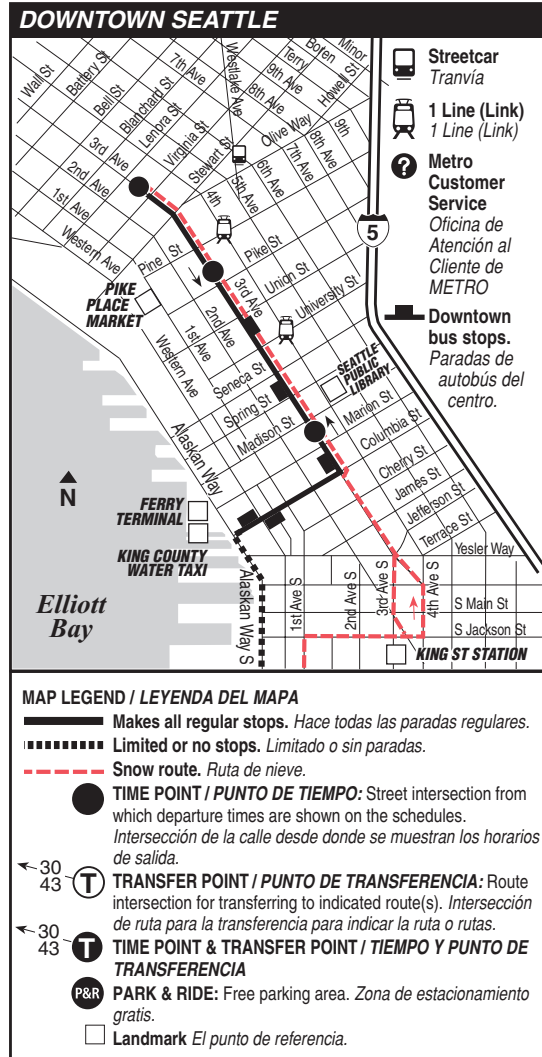

October 2, 2021 thru
March 18, 2022

Del 2 de octubre de 2021
al 18 de marzo de 2022

120

Burien, White Center, Westwood Village, Delridge, Downtown Seattle

Snow / Emergency Service

Servicio en caso de nieve o emergencia

During most snow conditions, this bus will follow the special snow routing shown on the map. If Metro declares an emergency, it will operate on an **Emergency Snow Network** plan. Visit kingcounty.gov/metro/snow to register for **Transit Alerts** and to learn more.

*En la mayoría de las condiciones de nieve, este autobús seguirá la ruta especial en caso de nieve como se indica en el mapa. Si Metro declara una emergencia, operará de acuerdo con un plan de **Red de emergencia en caso de nieve**. Visite kingcounty.gov/metro/snow para registrarse y recibir las **alertas de transporte público** y obtener más información.*