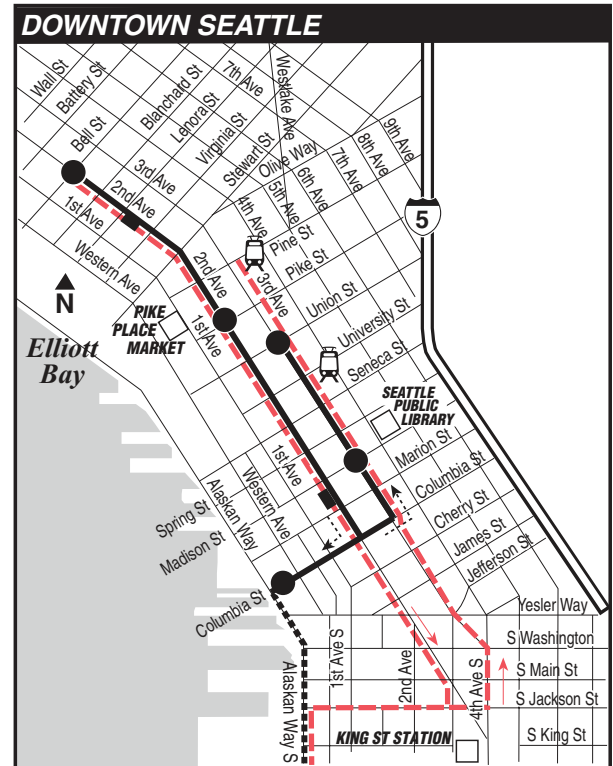

October 2, 2021 thru
March 18, 2022

Del 2 de octubre de 2021
al 18 de marzo de 2022

121

Burien Transit Center, Downtown Seattle

This route does not operate on weekends or holidays.

MAP LEGEND / LEYENDA DEL MAPA

- Bus route. Ruta del autobús.**
- Limited or no stops. *Limitado o sin paradas.*
- Snow route. Ruta de nieve.**
- TIME POINT / PUNTO DE TIEMPO:** Street intersection from which departure times are shown on the schedules. *Intersección de la calle desde donde se muestran los horarios de salida.*
- TRANSFER POINT / PUNTO DE TRANSFERENCIA:** Route intersection for transferring to indicated route(s). *Intersección de ruta para la transferencia para indicar la ruta o rutas.*
- TIME POINT & TRANSFER POINT / TIEMPO Y PUNTO DE TRANSFERENCIA**
- PARK & RIDE:** Free or pay parking area. *Zona de aparcamiento gratuito o de pago.*
- Landmark** El punto de referencia.
- 1 Line (Link) 1 Line (Link)**
- Downtown bus stops. Paradas de autobús del centro.**

Route 121 Monday thru Friday to Downtown Seattle

Servicio de lunes a viernes al centro de Seattle

Downtown Seattle		
Burien TC Bay 3	3rd Ave & Madison St	3rd Ave & Union St
Stop #52303	Stop #548	Stop #570
5:30	5:54‡	5:58‡
6:10	6:35‡	6:39‡
6:50	7:20‡	7:24‡
7:30	8:03‡	8:07‡
8:15	8:48‡	8:52‡
4:20	4:51‡	4:55‡
5:05	5:36‡	5:40‡
5:50	6:21‡	6:25‡
6:35	7:06‡	7:10‡
7:20	7:51‡	7:55‡
Bold PM time		
‡ Estimated time.		

Route 121 Monday thru Friday to Burien Transit Center

Servicio de lunes a viernes false

Downtown Seattle			
2nd Ave & Bell St	2nd Ave & Pike St	Columbia St & Alaskan Way	Burien TC Bay 5
Stop #250	Stop #300	Stop #1558	Stop #52305
—	6:04	6:09‡	6:35‡
—	6:45	6:50‡	7:16‡
—	7:30	7:35‡	8:01‡
—	8:13	8:18‡	8:44‡
—	8:58	9:03‡	9:29‡
3:26	3:30	3:35‡	4:07‡
4:11	4:15	4:20‡	4:53‡
4:56	5:00	5:06‡	5:39‡
5:40	5:45	5:50‡	6:20‡
6:25	6:30	6:35‡	7:02‡
Bold PM time			
‡ Estimated time.			