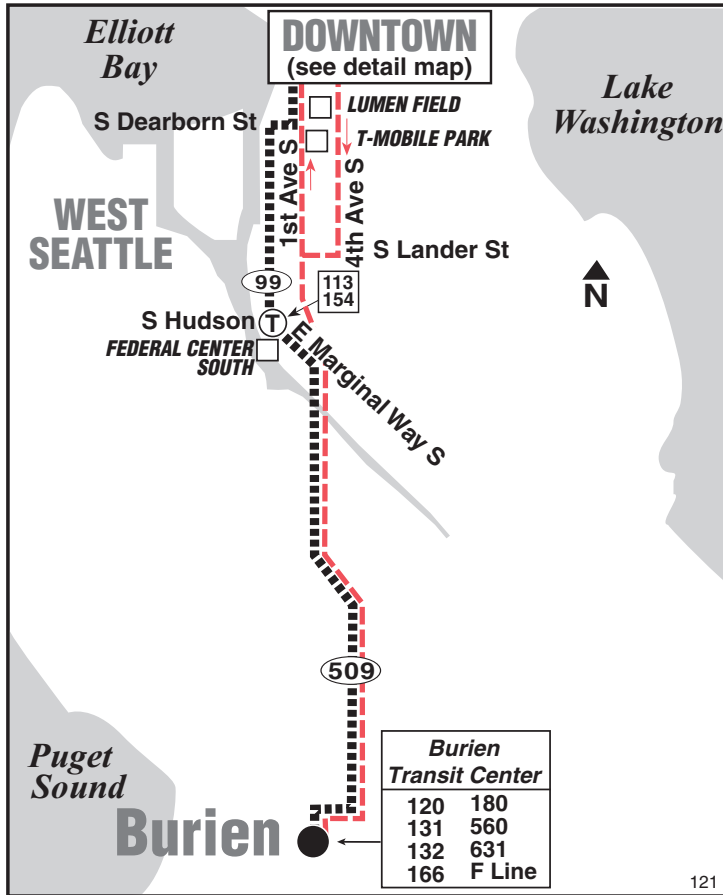

October 2, 2021 thru
March 18, 2022

Del 2 de octubre de 2021
al 18 de marzo de 2022

121

Burien Transit Center, Downtown Seattle

This route does not operate on weekends or holidays.

MAP LEGEND / LEYENDA DEL MAPA

- Bus route. Ruta del autobús.**
- Limited or no stops. *Limitado o sin paradas.*
- Snow route. Ruta de nieve.**
- TIME POINT / PUNTO DE TIEMPO:** Street intersection from which departure times are shown on the schedules. *Intersección de la calle desde donde se muestran los horarios de salida.*
- TRANSFER POINT / PUNTO DE TRANSFERENCIA:** Route intersection for transferring to indicated route(s). *Intersección de ruta para la transferencia para indicar la ruta o rutas.*
- TIME POINT & TRANSFER POINT / TIEMPO Y PUNTO DE TRANSFERENCIA**
- PARK & RIDE:** Free or pay parking area. *Zona de aparcamiento gratuito o de pago.*
- Landmark** El punto de referencia.
- 1 Line (Link) 1 Line (Link)**
- Downtown bus stops. Paradas de autobús del centro.**

Route 121 Monday thru Friday to Downtown Seattle

Servicio de lunes a viernes al centro de Seattle

Downtown Seattle		
Burien TC Bay 3	3rd Ave & Madison St	3rd Ave & Union St
Stop #52303	Stop #548	Stop #570
5:30	5:54‡	5:58‡
6:10	6:35‡	6:39‡
6:50	7:20‡	7:24‡
7:30	8:03‡	8:07‡
8:15	8:48‡	8:52‡
4:20	4:51‡	4:55‡
5:05	5:36‡	5:40‡
5:50	6:21‡	6:25‡
6:35	7:06‡	7:10‡
7:20	7:51‡	7:55‡
Bold PM time		
‡ Estimated time.		

Route 121 Monday thru Friday to Burien Transit Center

Servicio de lunes a viernes false

Downtown Seattle			
2nd Ave & Bell St	2nd Ave & Pike St	Columbia St & Alaskan Way	Burien TC Bay 5
Stop #250	Stop #300	Stop #1558	Stop #52305
—	6:04	6:09‡	6:35‡
—	6:45	6:50‡	7:16‡
—	7:30	7:35‡	8:01‡
—	8:13	8:18‡	8:44‡
—	8:58	9:03‡	9:29‡
3:26	3:30	3:35‡	4:07‡
4:11	4:15	4:20‡	4:53‡
4:56	5:00	5:06‡	5:39‡
5:40	5:45	5:50‡	6:20‡
6:25	6:30	6:35‡	7:02‡
Bold PM time			
‡ Estimated time.			