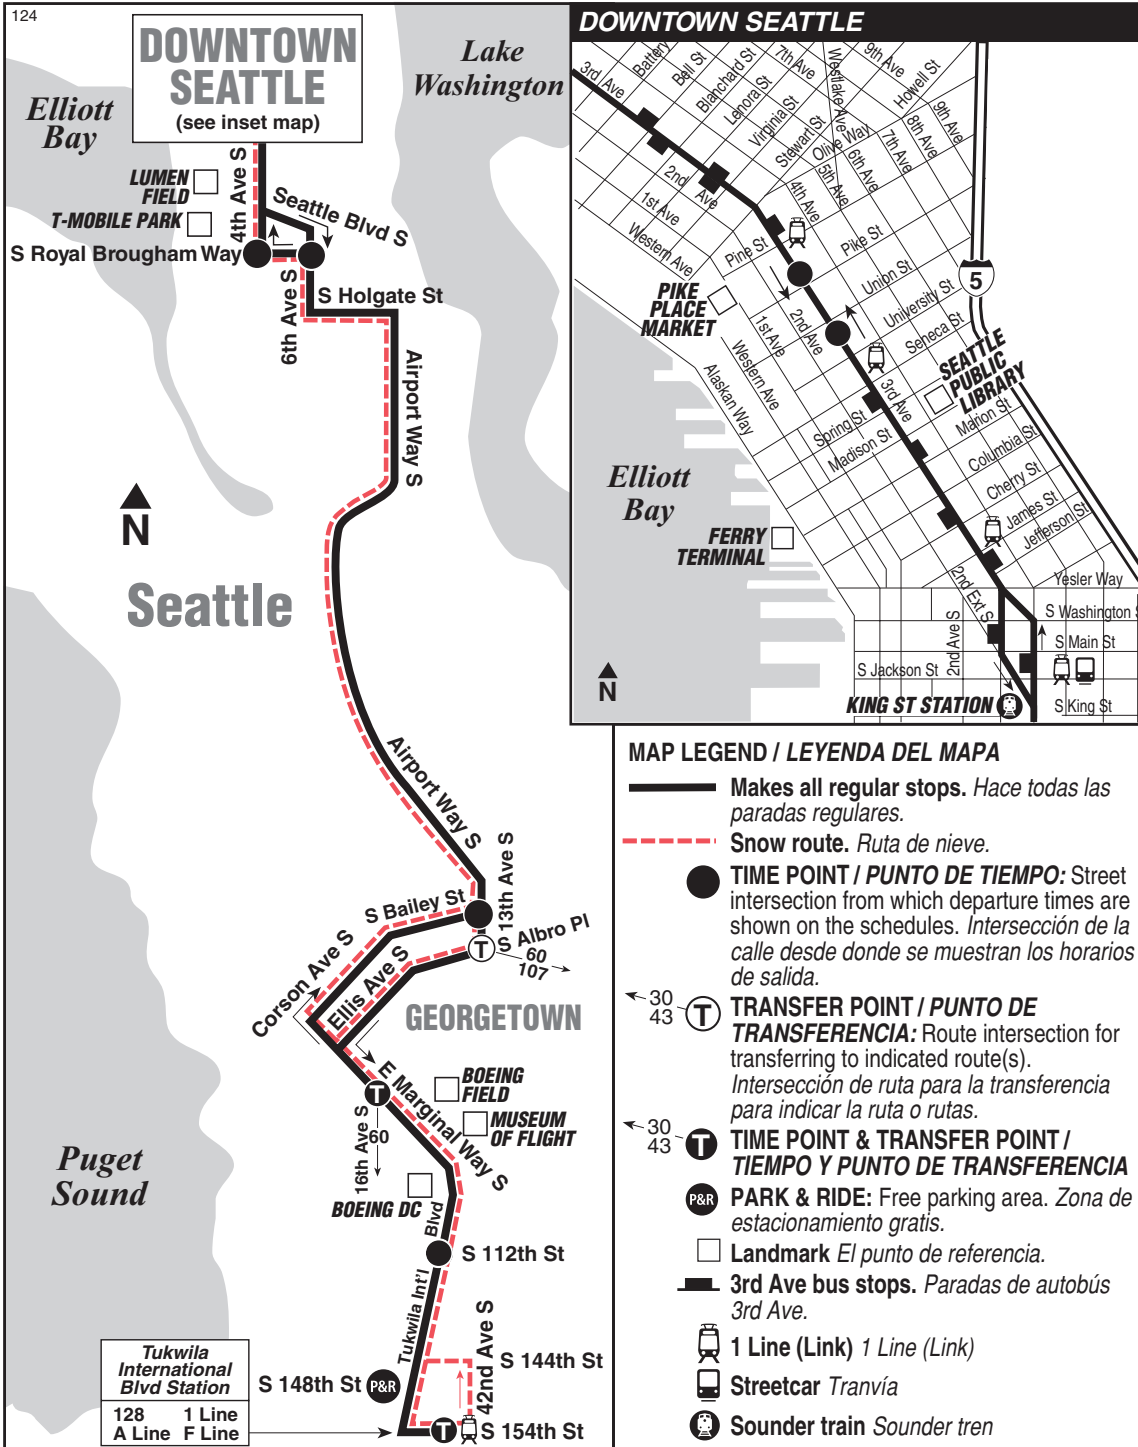

October 2, 2021 thru
March 18, 2022

Del 2 de octubre de 2021
al 18 de marzo de 2022

Tukwila International Blvd Station, Boeing Industrial, Georgetown, Downtown Seattle

Snow/ Emergency Service

Servicio en caso de nieve o emergencia

Bold PM time
b Trip ends northbound 3rd Ave & Bell St several minutes later.
c Trip starts Sea-Tac Airport 7-10 minutes earlier.
RB Returns to Ryerson Base Garage.

Route 124 Monday thru Friday to Tukwila

Bold PM time
b Trip ends northbound 3rd Ave & Bell St several minutes later.
c Trip starts Sea-Tac Airport 7-10 minutes earlier.
RB Returns to Ryerson Base Garage.

Route 124 Saturday to Tukwila

Servicio de al sábado a Tukwila

Bold PM time

b Trip ends northbound 3rd Ave & Bell St several minutes later.

c Trip starts Sea-Tac Airport 7-10 minutes earlier.

RB Returns to Ryerson Base Garage.

Route 124 Sunday to Tukwila

Servicio de domingo a Tukwila