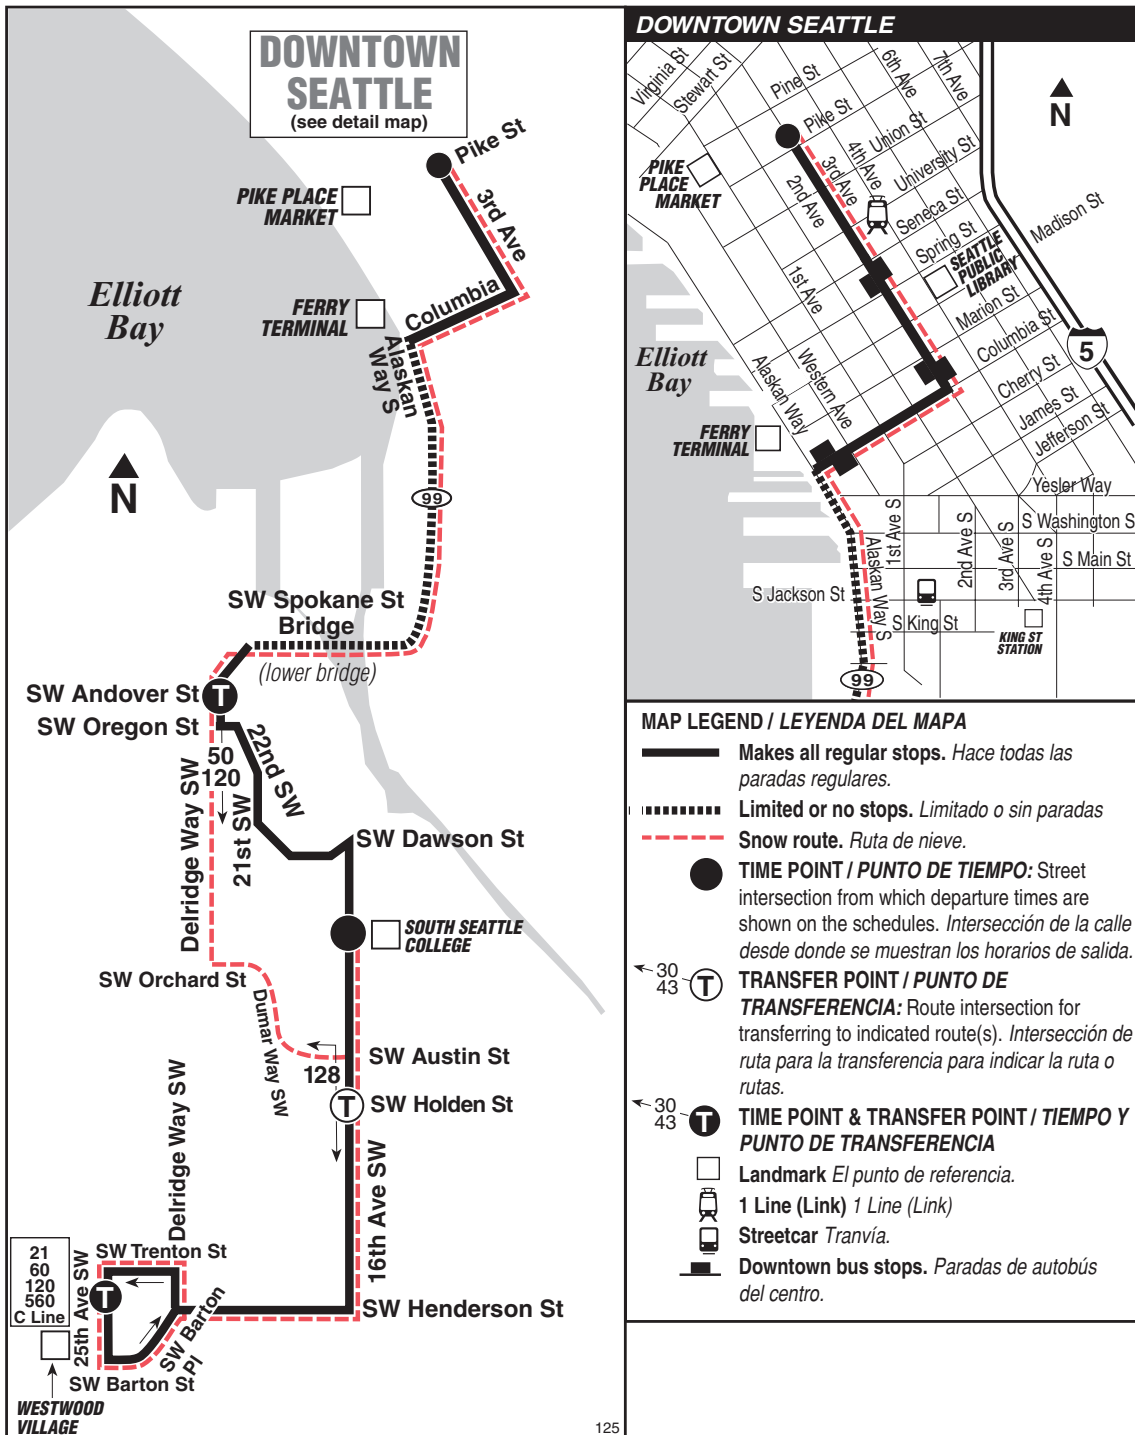

October 2, 2021 thru
March 18, 2022

Del 2 de octubre de 2021
al 18 de marzo de 2022

125

Westwood Village, West Seattle, South Seattle College, Downtown Seattle

This route does not operate on Sundays or holidays.

Route 125 Monday thru Friday to Downtown Seattle

Servicio de lunes a viernes al centro de Seattle

| Westwood Village | South Seattle College | North Delridge | Downtown Seattle |
|-------------------------------|---------------------------------|-------------------------------|-------------------|
| 25th Ave SW & SW Henderson St | South Seattle College on Campus | Delridge Way SW SW Andover St | 3rd Ave & Pike St |
| Stop #39980 | Stop #36525 | Stop #21620 | Stop #578 |
| 5:12 | 5:21 | 5:27 | 5:39 |
| 5:43 | 5:52 | 5:58 | 6:10 |
| 6:14 | 6:24 | 6:30 | 6:46 |
| 6:33 | 6:43 | 6:50 | 7:06 |
| 6:53 | 7:03 | 7:10 | 7:28 |
| 7:13 | 7:23 | 7:30 | 7:49 |
| 7:30 | 7:42 | 7:50 | 8:09 |
| 7:50 | 8:02 | 8:10 | 8:31 |
| 8:12 | 8:22 | 8:30 | 8:50 |
| 8:35 | 8:43 | 8:50 | 9:10 |
| 9:00 | 9:08 | 9:15 | 9:34 |
| 9:30 | 9:38 | 9:45 | 10:02 |
| 10:00 | 10:08 | 10:15 | 10:29 |
| 10:30 | 10:38 | 10:45 | 10:58 |
| 11:00 | 11:08 | 11:15 | 11:28 |
| 11:30 | 11:38 | 11:45 | 11:58 |
| 12:00 | 12:08 | 12:15 | 12:28 |
| 12:30 | 12:38 | 12:45 | 12:58 |
| 1:00 | 1:08 | 1:15 | 1:28 |
| 1:30 | 1:38 | 1:45 | 1:58 |
| 2:00 | 2:08 | 2:15 | 2:28 |
| 2:30 | 2:38 | 2:45 | 2:58 |
| 3:00 | 3:08 | 3:15 | 3:28 |
| 3:30 | 3:38 | 3:45 | 3:58 |
| 3:55 | 4:03 | 4:10 | 4:25 |
| 4:15 | 4:23 | 4:30 | 4:46 |
| 4:35 | 4:43 | 4:50 | 5:06 |
| 4:55 | 5:03 | 5:10 | 5:26 |
| 5:15 | 5:23 | 5:30 | 5:45 |
| 5:35 | 5:43 | 5:50 | 6:05 |
| 5:55 | 6:03 | 6:10 | 6:25 |
| 6:15 | 6:23 | 6:30 | 6:45 |
| 6:44 | 6:52 | 6:59 | 7:14 |
| 7:16 | 7:23 | 7:30 | 7:44 |
| 8:03 | 8:10 | 8:17 | 8:31 |
| 8:46 | 8:53 | 9:00 | 9:14 |
| 9:31 | 9:38 | 9:45 | 9:59 |
| 10:16 | 10:23 | 10:30 | 10:44 |
| Bold PM time | | | |