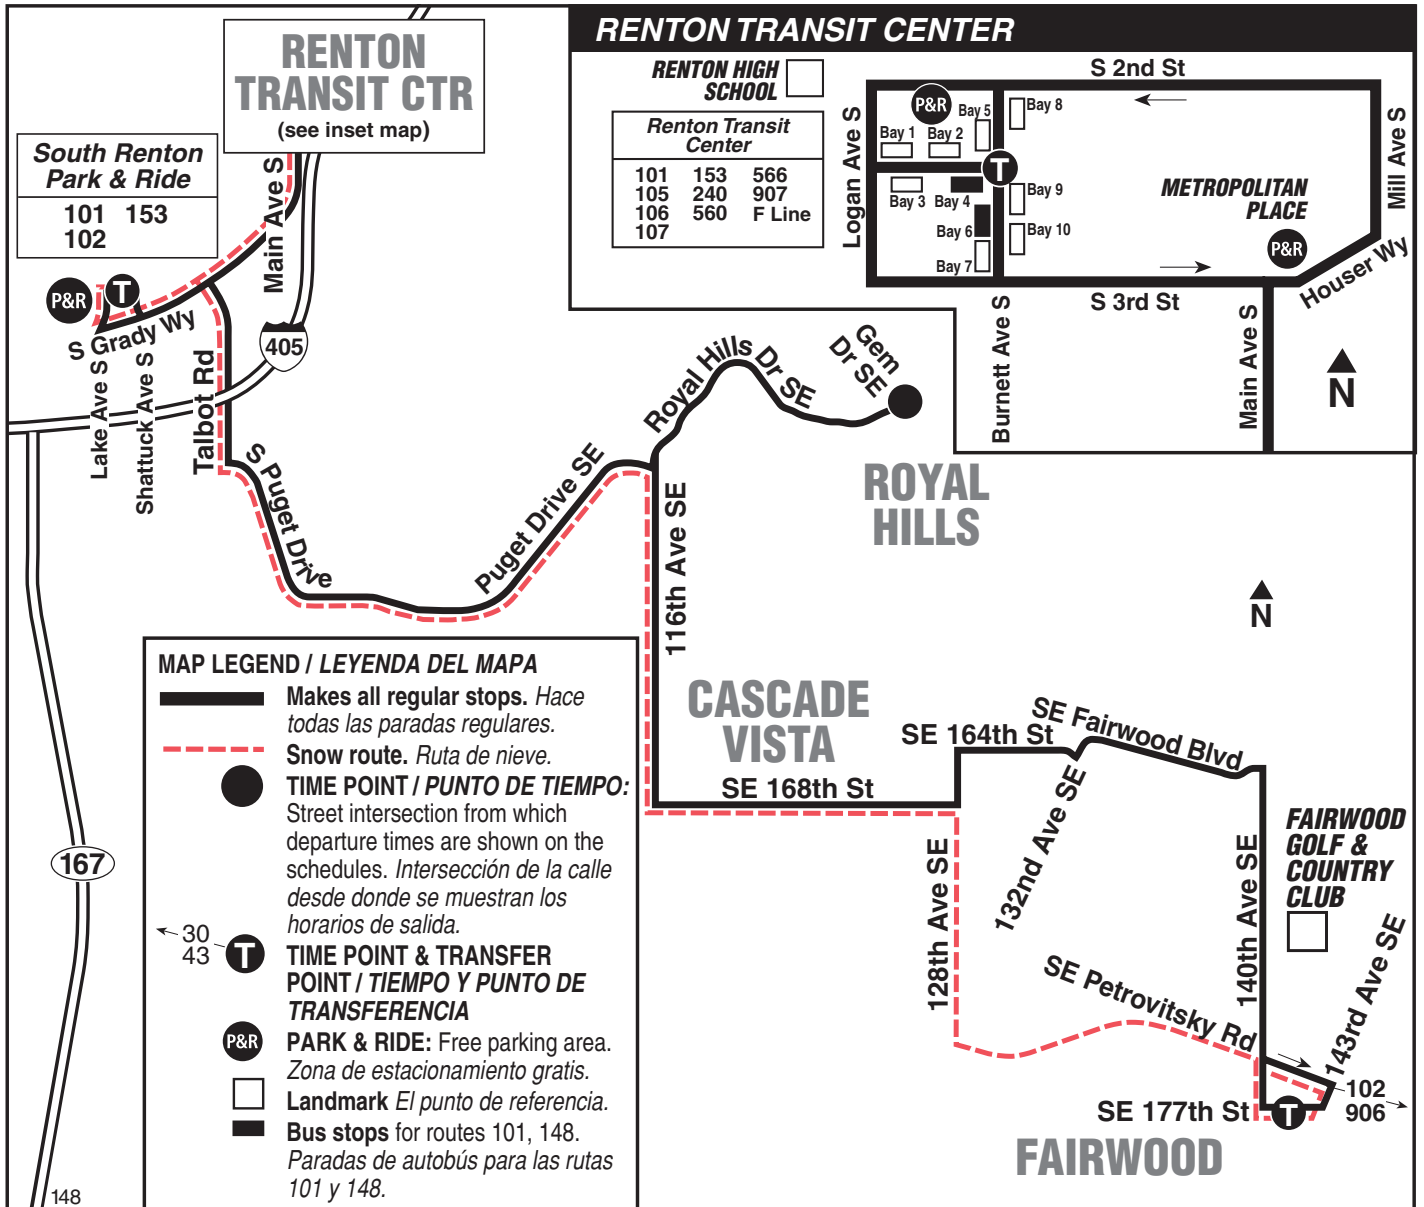

October 2, 2021 thru
March 18, 2022

Del 2 de octubre de 2021
al 18 de marzo de 2022

148

Fairwood, Renton

Route 148 Monday thru Friday to Renton, Downtown Seattle

Servicio de lunes a viernes a Renton, en el centro de Seattle

Fairwood	Royal Hills			Downtown Seattle		
SE 177th St & 140th Ave SE	Royal Hills Apartments	South Renton P&R Bay 2	Renton TC Bay 2	Renton TC Bay 5	4th Ave & Union St	Pike St & 9th Ave
Stop #60161	Stop #59740	Stop #55938	Stop #46477	Stop #45301	Stop #690	Stop #11130
ROUTE 148			ROUTE 101			
5:45	5:57	6:06	6:15	6:22	7:00	7:04
6:14	6:26	6:36	6:45	6:56	7:36	7:40
6:44	6:56	7:06	7:15	7:26	8:10	8:14
7:14	7:26	7:36	7:45	7:56	8:40	8:44
7:44	7:56	8:06	8:15	8:26	9:10	9:14
8:14	8:26	8:36	8:45	8:56	9:38	9:42
8:44	8:56	9:06	9:15	9:25	10:03	10:07
9:14	9:26	9:36	9:45	9:55	10:32	10:36
9:44	9:56	10:06	10:15	10:25	11:01	11:05
10:14	10:26	10:36	10:45	10:55	11:31	11:35
10:44	10:56	11:06	11:15	11:25	12:01	12:05
11:14	11:26	11:36	11:45	11:55	12:31	12:35
11:43	11:55	12:06	12:15	12:25	1:02	1:06
12:13	12:25	12:36	12:45	12:55	1:33	1:37
12:44	12:56	1:06	1:15	1:25	2:03	2:07
1:14	1:26	1:36	1:45	1:56	2:34	2:38
1:44	1:56	2:06	2:15	2:26	3:05	3:09
2:13	2:26	2:36	2:45	2:56	3:35	3:39
2:43	2:56	3:06	3:15	3:26	4:05	4:09
3:13	3:26	3:36	3:45	3:56	4:35	4:39
3:43	3:56	4:06	4:15	4:25	5:05	5:09
4:12	4:25	4:36	4:45	4:54	5:34	5:38
4:42	4:55	5:06	5:15	5:24	6:03	6:07
5:27	5:40	5:51	6:00	6:10	6:47	6:51
5:58	6:11	6:21	6:30	6:56	7:30	7:34
6:28	6:41	6:51	7:00	7:25	7:59	8:03
6:58	7:11	7:21	7:30	7:56	8:30	8:34
8:00	8:13	8:22	8:30	8:55	9:28	9:32
9:04	9:16	9:25	9:33	—	—	—
10:04	10:16	10:25	10:33	—	—	—

Special Service Information

Most trips on Route 107 are through-routed with Route 148. See Route 107 timetable for specific trips. All trips on Route 148 continue as Route 107 to Rainier Beach upon arrival at the Renton Transit Center.