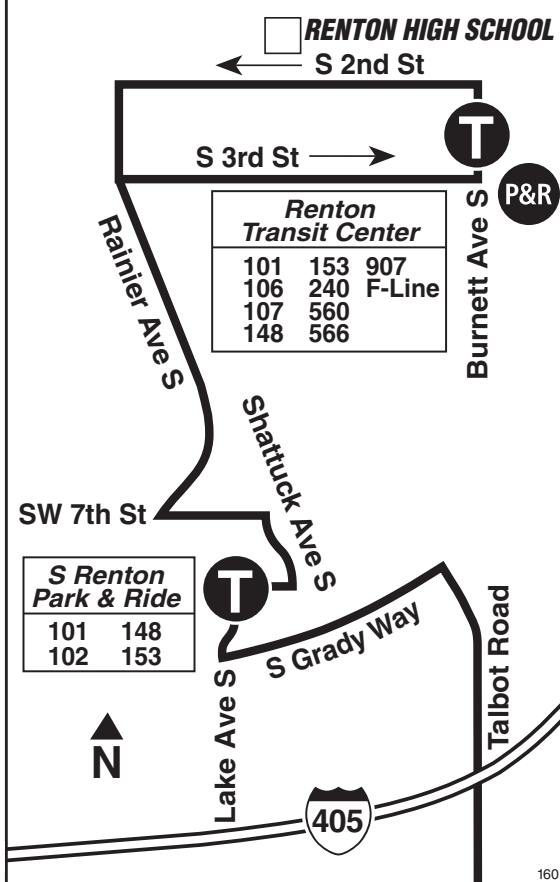

RENTON

MAP LEGEND / LEYENDA DEL MAPA

- Makes all regular stops. *Hace todas las paradas regulares.*
- Route deviation due to snow. *Desviación de ruta debido a la nieve.*
- **TIME POINT/ PUNTO DE TIEMPO:** Street intersection from which departure times are shown on the schedules. *Intersección de la calle desde donde se muestran los horarios de salida.*
- **TIME POINT & TRANSFER POINT / TIEMPO Y PUNTO DE TRANSFERENCIA**
- **PARK & RIDE:** Free or pay parking area. *Zona de aparcamiento gratuito o de pago.*
- **Landmark** *El punto de referencia.*
- **Sounder train** *Sounder tren*

KENT STATION

AUBURN