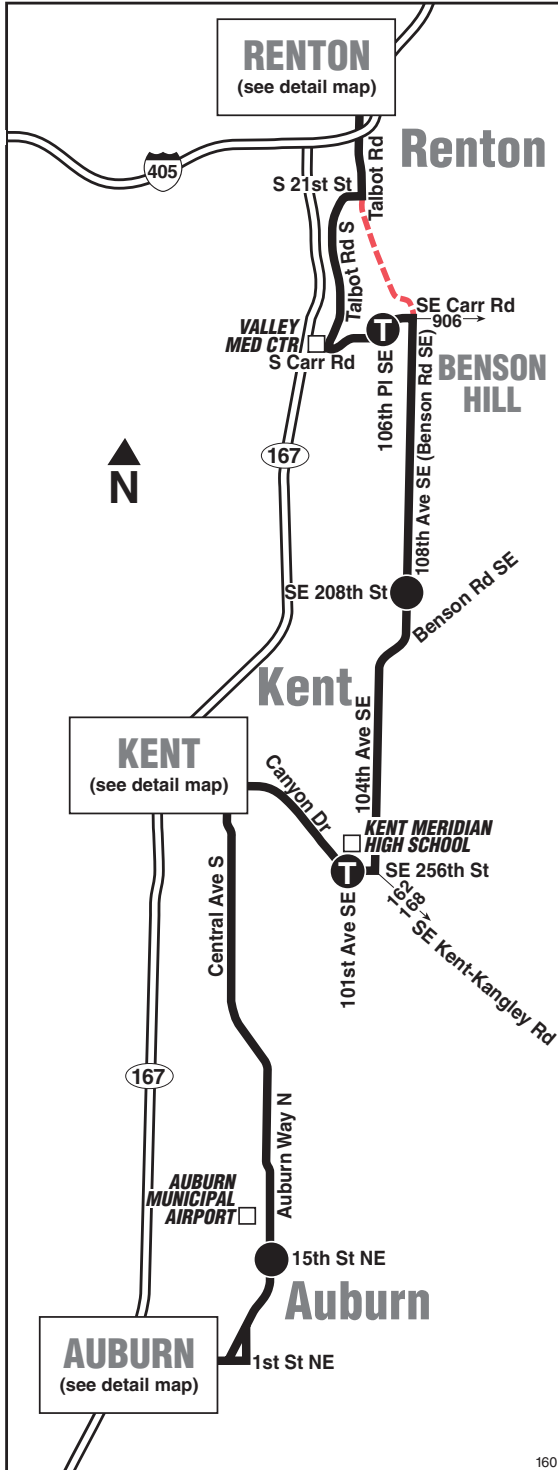

October 2, 2021 thru
March 18, 2022

Del 2 de octubre de 2021
al 18 de marzo de 2022

160

Auburn, Kent, Renton

Snow/ Emergency Service

Servicio en caso de nieve o emergencia

During most snow conditions, this bus will follow the special snow routing shown on the map. If Metro declares an emergency, it will operate on an **Emergency Snow Network** plan. Visit kingcounty.gov/metro/snow to register for **Transit Alerts** and to learn more.

Detail maps on next page.

MAP LEGEND / LEYENDA DEL MAPA

- Makes all regular stops. Hace todas las paradas regulares.
- Route deviation due to snow. Desviación de ruta debido a la nieve.
- TIME POINT/ PUNTO DE TIEMPO: Street intersection from which departure times are shown on the schedules. Intersección de la calle desde donde se muestran los horarios de salida.
- TIME POINT & TRANSFER POINT / TIEMPO Y PUNTO DE TRANSFERENCIA
- PARK & RIDE: Free or pay parking area. Zona de aparcamiento gratuito o de pago.
- Landmark El punto de referencia.
- Sounder train Sounder tren

	North Auburn		Kent East Hill				
Auburn Sounder Station Bay 2	Auburn Way N & 15th St NE	Kent Sounder Station Bay 3	SE 256th St & 101st Ave SE	108th Ave SE & SE 208th St	SE Carr Rd & 106th Pl SE	South Renton P&R Bay 2	Renton TC Bay 8
Stop #57774	Stop #57902	Stop #57453	Stop #62234	Stop #57210	Stop #60320	Stop #55938	Stop #46465
6:46	6:53	7:09	7:14	7:25	7:32	7:43	7:50
7:16	7:23	7:38	7:43	7:54	8:00	8:11	8:18
7:49	7:55	8:09	8:14	8:25	8:31	8:42	8:49
8:20	8:26	8:40	8:45	8:56	9:02	9:13	9:20
8:50	8:56	9:10	9:15	9:26	9:32	9:43	9:50
9:20	9:26	9:40	9:45	9:55	10:01	10:12	10:19
9:51	9:57	10:11	10:16	10:25	10:31	10:40	10:47
10:51	10:57	11:11	11:16	11:25	11:31	11:40	11:47
11:46	11:52	12:06	12:11	12:20	12:26	12:35	12:41
1:05	1:10	1:21	—	—	—	—	—
2:04	2:09	2:20	—	—	—	—	—
3:08	3:13	3:24	—	—	—	—	—