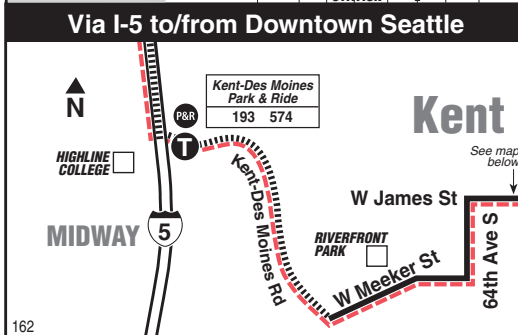

Lake Meridian, Kent, Downtown Seattle

October 2, 2021 thru
March 18, 2022

Del 2 de octubre de 2021
al 18 de marzo de 2022

This route does not operate on weekends or holidays.

MAP LEGEND / LEYENDA DEL MAPA

Route 162 Monday thru Friday to Downtown Seattle

Servicio de lunes a viernes al centro de Seattle

	Kent East Hill			Downtown Seattle	
Lake Meridian P&R	SE 256th St & 101st Ave SE	Kent Sounder Station Bay 8	I-5 & Kent Des Moines Fwy Station	2nd Ave & Pike St	2nd Ave Ext S & S Jackson St
Stop #60453	Stop #62198	Stop #57458	Stop #58782	Stop #300	Stop #390
4:52	4:59	5:07	5:21	5:50‡	5:55‡
5:12	5:19	5:27	5:41	6:10‡	6:16‡
5:32	5:39	5:47	6:01	6:30‡	6:36‡
5:47	5:54	6:02	6:16	6:47‡	6:53‡
6:00	6:07	6:15	6:29	7:00‡	7:06‡
6:19	6:26	6:34	6:50	7:21‡	7:28‡
6:39	6:47	6:57	7:13	7:44‡	7:51‡
6:59	7:07	7:16	7:32	8:03‡	8:10‡
7:19	7:27	7:36	7:52	8:23‡	8:30‡
7:39	7:47	7:55	8:09	8:39‡	8:46‡

‡ Estimated time.

Route 162 Monday thru Friday to Lake Meridian

Servicio de lunes a viernes a Lake Meridian

Downtown Seattle					Kent East Hill	
2nd Ave & Bell St	2nd Ave & Pike St	2nd Ave Ext S & S Jackson St	Kent Des Moines Rd & I-5	Kent Sounder Station Bay 5	SE 256th St & 101st Ave SE	Lake Meridian P&R
Stop #250	Stop #300	Stop #390	Stop #53510	Stop #57455	Stop #62234	Stop #60453
3:27	3:30	3:36‡	4:05‡	4:21‡	4:29‡	4:40‡
3:47	3:50	3:56‡	4:25‡	4:41‡	4:49‡	4:58‡
4:07	4:10	4:16‡	4:45‡	5:01‡	5:09‡	5:18‡
4:27	4:30	4:36‡	5:04‡	5:20‡	5:27‡	5:36‡
4:47	4:50	4:55‡	5:23‡	5:39‡	5:46‡	5:55‡
5:02	5:05	5:10‡	5:38‡	5:54‡	6:01‡	6:10‡
5:17	5:20	5:25‡	5:53‡	6:09‡	6:16‡	6:25‡
5:32	5:35	5:40‡	6:06‡	6:20‡	6:27‡	6:36‡
6:04	6:07	6:12‡	6:36‡	6:48‡	6:54‡	7:03‡