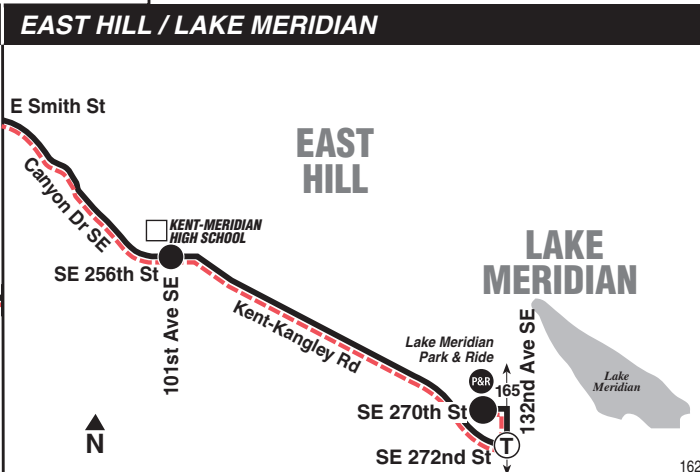

Lake Meridian, Kent, Downtown Seattle

October 2, 2021 thru
March 18, 2022

Del 2 de octubre de 2021
al 18 de marzo de 2022

This route does not operate on weekends or holidays.

MAP LEGEND / LEYENDA DEL MAPA

Route 162 Monday thru Friday to Downtown Seattle

Servicio de lunes a viernes al centro de Seattle

	Kent East Hill			Downtown Seattle	
Lake Meridian P&R	SE 256th St & 101st Ave SE	Kent Sounder Station Bay 8	I-5 & Kent Des Moines Fwy Station	2nd Ave & Pike St	2nd Ave Ext S & S Jackson St
Stop #60453	Stop #62198	Stop #57458	Stop #58782	Stop #300	Stop #390
4:52	4:59	5:07	5:21	5:50‡	5:55‡
5:12	5:19	5:27	5:41	6:10‡	6:16‡
5:32	5:39	5:47	6:01	6:30‡	6:36‡
5:47	5:54	6:02	6:16	6:47‡	6:53‡
6:00	6:07	6:15	6:29	7:00‡	7:06‡
6:19	6:26	6:34	6:50	7:21‡	7:28‡
6:39	6:47	6:57	7:13	7:44‡	7:51‡
6:59	7:07	7:16	7:32	8:03‡	8:10‡
7:19	7:27	7:36	7:52	8:23‡	8:30‡
7:39	7:47	7:55	8:09	8:39‡	8:46‡

‡ Estimated time.

Route 162 Monday thru Friday to Lake Meridian

Servicio de lunes a viernes a Lake Meridian

Downtown Seattle					Kent East Hill	
2nd Ave & Bell St	2nd Ave & Pike St	2nd Ave Ext S & S Jackson St	Kent Des Moines Rd & I-5	Kent Sounder Station Bay 5	SE 256th St & 101st Ave SE	Lake Meridian P&R
Stop #250	Stop #300	Stop #390	Stop #53510	Stop #57455	Stop #62234	Stop #60453
3:27	3:30	3:36‡	4:05‡	4:21‡	4:29‡	4:40‡
3:47	3:50	3:56‡	4:25‡	4:41‡	4:49‡	4:58‡
4:07	4:10	4:16‡	4:45‡	5:01‡	5:09‡	5:18‡
4:27	4:30	4:36‡	5:04‡	5:20‡	5:27‡	5:36‡
4:47	4:50	4:55‡	5:23‡	5:39‡	5:46‡	5:55‡
5:02	5:05	5:10‡	5:38‡	5:54‡	6:01‡	6:10‡
5:17	5:20	5:25‡	5:53‡	6:09‡	6:16‡	6:25‡
5:32	5:35	5:40‡	6:06‡	6:20‡	6:27‡	6:36‡
6:04	6:07	6:12‡	6:36‡	6:48‡	6:54‡	7:03‡