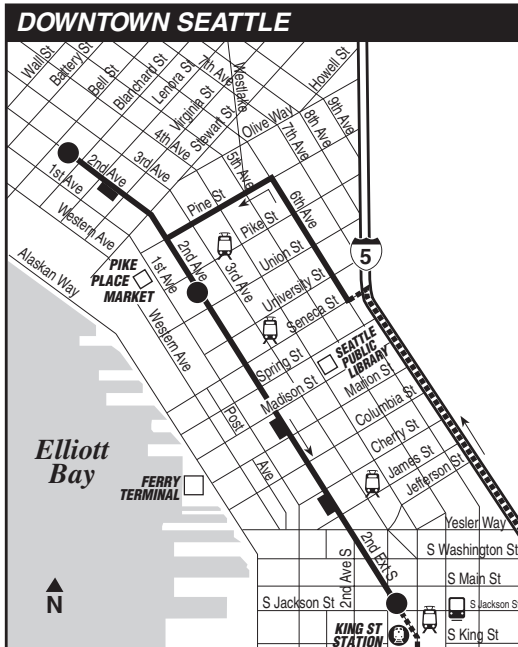

Lake Meridian, Kent, Downtown Seattle

October 2, 2021 thru
March 18, 2022

Del 2 de octubre de 2021
al 18 de marzo de 2022

This route does not operate on weekends or holidays.

MAP LEGEND / LEYENDA DEL MAPA

Route 162 Monday thru Friday to Downtown Seattle

Servicio de lunes a viernes al centro de Seattle

	Kent East Hill			Downtown Seattle	
Lake Meridian P&R	SE 256th St & 101st Ave SE	Kent Sounder Station Bay 8	I-5 & Kent Des Moines Fwy Station	2nd Ave & Pike St	2nd Ave Ext S & S Jackson St
Stop #60453	Stop #62198	Stop #57458	Stop #58782	Stop #300	Stop #390
4:52	4:59	5:07	5:21	5:50‡	5:55‡
5:12	5:19	5:27	5:41	6:10‡	6:16‡
5:32	5:39	5:47	6:01	6:30‡	6:36‡
5:47	5:54	6:02	6:16	6:47‡	6:53‡
6:00	6:07	6:15	6:29	7:00‡	7:06‡
6:19	6:26	6:34	6:50	7:21‡	7:28‡
6:39	6:47	6:57	7:13	7:44‡	7:51‡
6:59	7:07	7:16	7:32	8:03‡	8:10‡
7:19	7:27	7:36	7:52	8:23‡	8:30‡
7:39	7:47	7:55	8:09	8:39‡	8:46‡

‡ Estimated time.

Route 162 Monday thru Friday to Lake Meridian

Servicio de lunes a viernes a Lake Meridian

Downtown Seattle					Kent East Hill	
2nd Ave & Bell St	2nd Ave & Pike St	2nd Ave Ext S & S Jackson St	Kent Des Moines Rd & I-5	Kent Sounder Station Bay 5	SE 256th St & 101st Ave SE	Lake Meridian P&R
Stop #250	Stop #300	Stop #390	Stop #53510	Stop #57455	Stop #62234	Stop #60453
3:27	3:30	3:36‡	4:05‡	4:21‡	4:29‡	4:40‡
3:47	3:50	3:56‡	4:25‡	4:41‡	4:49‡	4:58‡
4:07	4:10	4:16‡	4:45‡	5:01‡	5:09‡	5:18‡
4:27	4:30	4:36‡	5:04‡	5:20‡	5:27‡	5:36‡
4:47	4:50	4:55‡	5:23‡	5:39‡	5:46‡	5:55‡
5:02	5:05	5:10‡	5:38‡	5:54‡	6:01‡	6:10‡
5:17	5:20	5:25‡	5:53‡	6:09‡	6:16‡	6:25‡
5:32	5:35	5:40‡	6:06‡	6:20‡	6:27‡	6:36‡
6:04	6:07	6:12‡	6:36‡	6:48‡	6:54‡	7:03‡