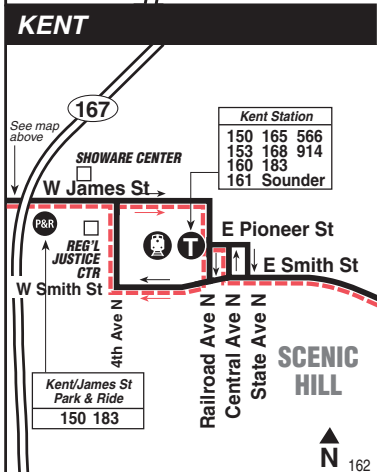

Lake Meridian, Kent, Downtown Seattle

October 2, 2021 thru
March 18, 2022

Del 2 de octubre de 2021
al 18 de marzo de 2022

This route does not operate on weekends or holidays.

MAP LEGEND / LEYENDA DEL MAPA

Route 162 Monday thru Friday to Downtown Seattle

Servicio de lunes a viernes al centro de Seattle

	Kent East Hill			Downtown Seattle	
Lake Meridian P&R	SE 256th St & 101st Ave SE	Kent Sounder Station Bay 8	I-5 & Kent Des Moines Fwy Station	2nd Ave & Pike St	2nd Ave Ext S & S Jackson St
Stop #60453	Stop #62198	Stop #57458	Stop #58782	Stop #300	Stop #390
4:52	4:59	5:07	5:21	5:50‡	5:55‡
5:12	5:19	5:27	5:41	6:10‡	6:16‡
5:32	5:39	5:47	6:01	6:30‡	6:36‡
5:47	5:54	6:02	6:16	6:47‡	6:53‡
6:00	6:07	6:15	6:29	7:00‡	7:06‡
6:19	6:26	6:34	6:50	7:21‡	7:28‡
6:39	6:47	6:57	7:13	7:44‡	7:51‡
6:59	7:07	7:16	7:32	8:03‡	8:10‡
7:19	7:27	7:36	7:52	8:23‡	8:30‡
7:39	7:47	7:55	8:09	8:39‡	8:46‡

‡ Estimated time.

Route 162 Monday thru Friday to Lake Meridian

Servicio de lunes a viernes a Lake Meridian

Downtown Seattle					Kent East Hill	
2nd Ave & Bell St	2nd Ave & Pike St	2nd Ave Ext S & S Jackson St	Kent Des Moines Rd & I-5	Kent Sounder Station Bay 5	SE 256th St & 101st Ave SE	Lake Meridian P&R
Stop #250	Stop #300	Stop #390	Stop #53510	Stop #57455	Stop #62234	Stop #60453
3:27	3:30	3:36‡	4:05‡	4:21‡	4:29‡	4:40‡
3:47	3:50	3:56‡	4:25‡	4:41‡	4:49‡	4:58‡
4:07	4:10	4:16‡	4:45‡	5:01‡	5:09‡	5:18‡
4:27	4:30	4:36‡	5:04‡	5:20‡	5:27‡	5:36‡
4:47	4:50	4:55‡	5:23‡	5:39‡	5:46‡	5:55‡
5:02	5:05	5:10‡	5:38‡	5:54‡	6:01‡	6:10‡
5:17	5:20	5:25‡	5:53‡	6:09‡	6:16‡	6:25‡
5:32	5:35	5:40‡	6:06‡	6:20‡	6:27‡	6:36‡
6:04	6:07	6:12‡	6:36‡	6:48‡	6:54‡	7:03‡