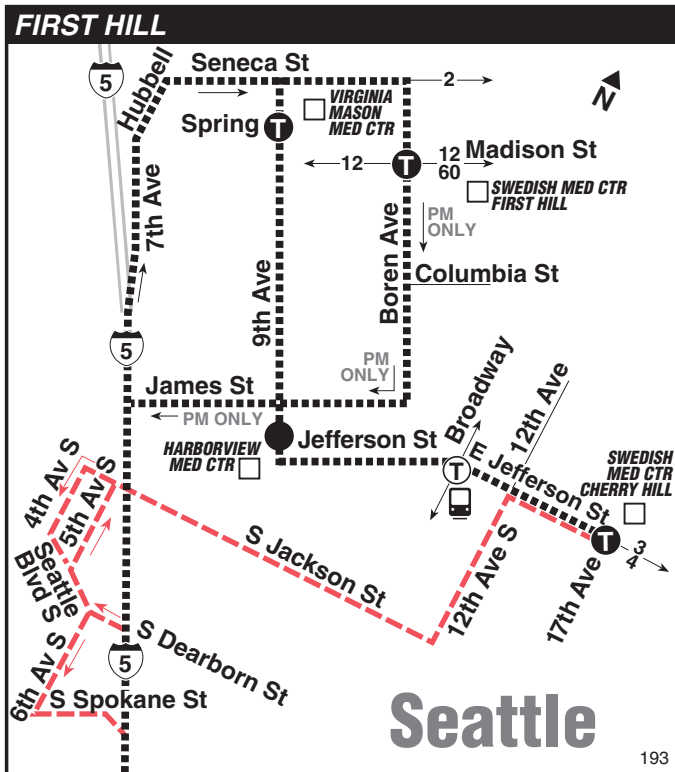

## Federal Way, Star Lake, Kent-Des Moines Freeway Station, Tukwila P&R, First Hill

This route does not operate on weekends or holidays.

### Express Service Information

**To First Hill:** Stops at Federal Way Park & Ride; on 23rd Ave S at S 319th Pl; Federal Way Transit Center; on S 317th St at 26th Ave S; Star Lake Freeway Station (I-5 at S 272nd St); at I-5 & Kent-Des Moines Freeway Station; southbound on Interurban Ave S at 48th Ave S; northbound on Interurban Ave S at 52nd Ave S; on Seneca St at 8th Ave; on 9th Ave at Spring St, Marion St, Cherry St and Jefferson St; and on E Jefferson St at Broadway, 12th Ave, 14th Ave and 17th Ave.

**To Federal Way:** Stops on E Jefferson St at 17th Ave and 12th Ave; on Jefferson St at Broadway and 9th Ave; on 9th Ave at Spring St; on Boren Ave at Seneca St, Madison St and Columbia St; northbound on Interurban Ave S at 52nd Ave S and 48th Ave S; at I-5 & Kent-Des Moines Freeway Station; at Star Lake Freeway Station (I-5 & S 272nd); on S 317th St at 26th Ave S; at Federal Way Transit Center; on 23rd Ave S at S 320th St and Federal Way Park & Ride.