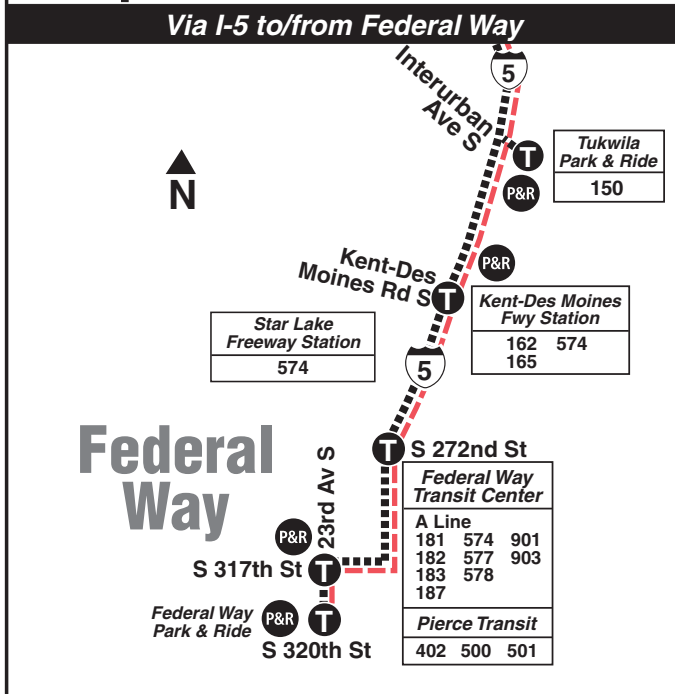

Snow / Emergency Service

Servicio en caso de nieve o emergencia

During most snow conditions, this bus will follow the special snow routing shown on the map. If Metro declares an emergency, the bus will not operate. Visit kingcounty.gov/metro/snow to register for **Transit Alerts** and to learn more.

En la mayoría de las condiciones de nieve, este autobús seguirá la ruta especial en caso de nieve como se indica en el mapa. Si Metro declara una emergencia, el autobús no circulará. Visite kingcounty.gov/metro/snow para registrarse y recibir las **alertas de transporte público** y obtener más información.