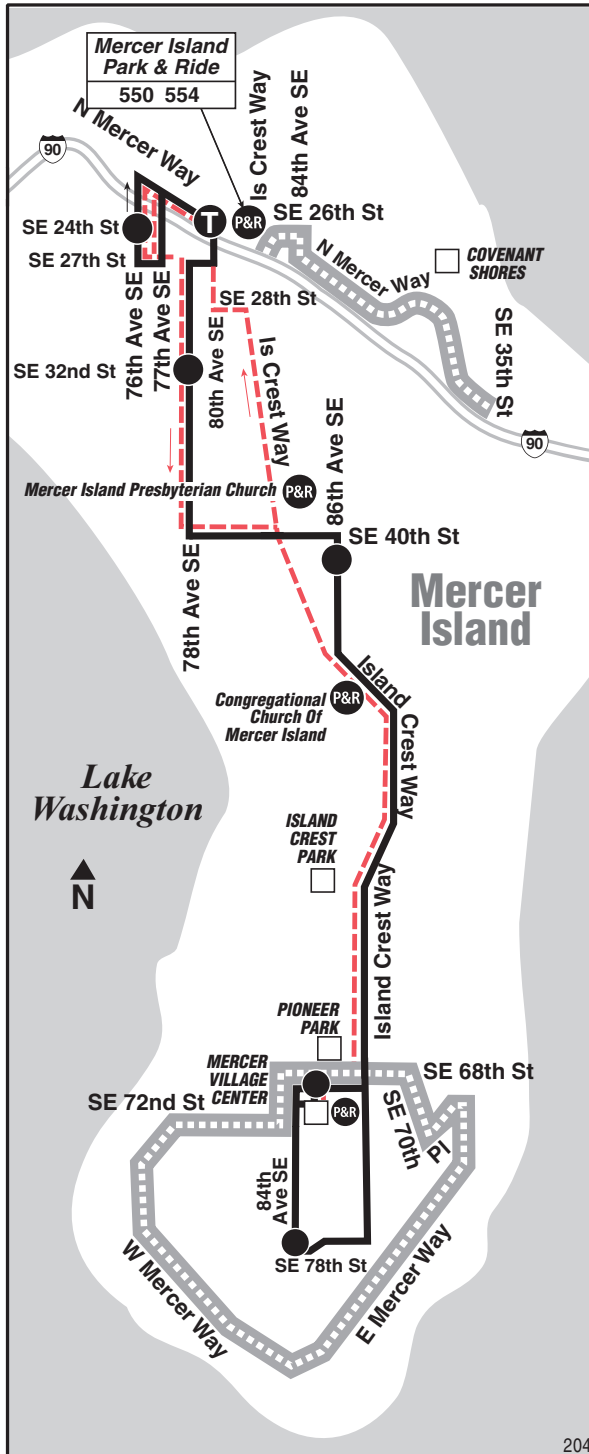

**October 2, 2021 thru
March 18, 2022**

*Del 2 de octubre de 2021
al 18 de marzo de 2022*

204

DART

Mercer Island

**This route does not operate
on Sundays or holidays.**

MAP LEGEND / LEYENDA DEL MAPA

- Makes all regular stops. *Hace todas las paradas regulares.*
- Route 204 DART service area. *Zona de servicio de la Ruta 204 DART.*
- Route 204 snow route. *Ruta 204 de nieve.*
- **TIME POINT / PUNTO DE TIEMPO:** Street intersection from which departure times are shown on the schedules. *Intersección de la calle desde donde se muestran los horarios de salida.*
- **TIME POINT & TRANSFER POINT / TIEMPO Y PUNTO DE TRANSFERENCIA**
- **PARK & RIDE:** Free parking area. *Zona de aparcamiento gratuito o de pago.*

Snow/ Emergency Service
Servicio en caso de nieve o emergencia

During most snow conditions, this bus will follow the special snow routing shown on the map. If Metro declares an emergency, the bus will not operate. Visit kingcounty.gov/metro/snow to register for **Transit Alerts** and to learn more.

En la mayoría de las condiciones de nieve, este autobús seguirá la ruta especial en caso de nieve como se indica en el mapa. Si Metro declara una emergencia, el autobús no circulará. Visite kingcounty.gov/metro/snow para registrarse y recibir las alertas de transporte público y obtener más información.

Holiday Information
Información sobre días festivos

There is no service on this route on Sunday or the following holidays. *No hay servicio en esta ruta los domingos ni el siguiente feriados:*

Thanksgiving	Nov. 25
Día de acción de gracias	el 25 de noviembre
Christmas (observed)	Dec. 24
Navidad (observado)	el 24 de diciembre
New Year (observed)	Dec. 31
Año nuevo (observado)	el 31 de diciembre