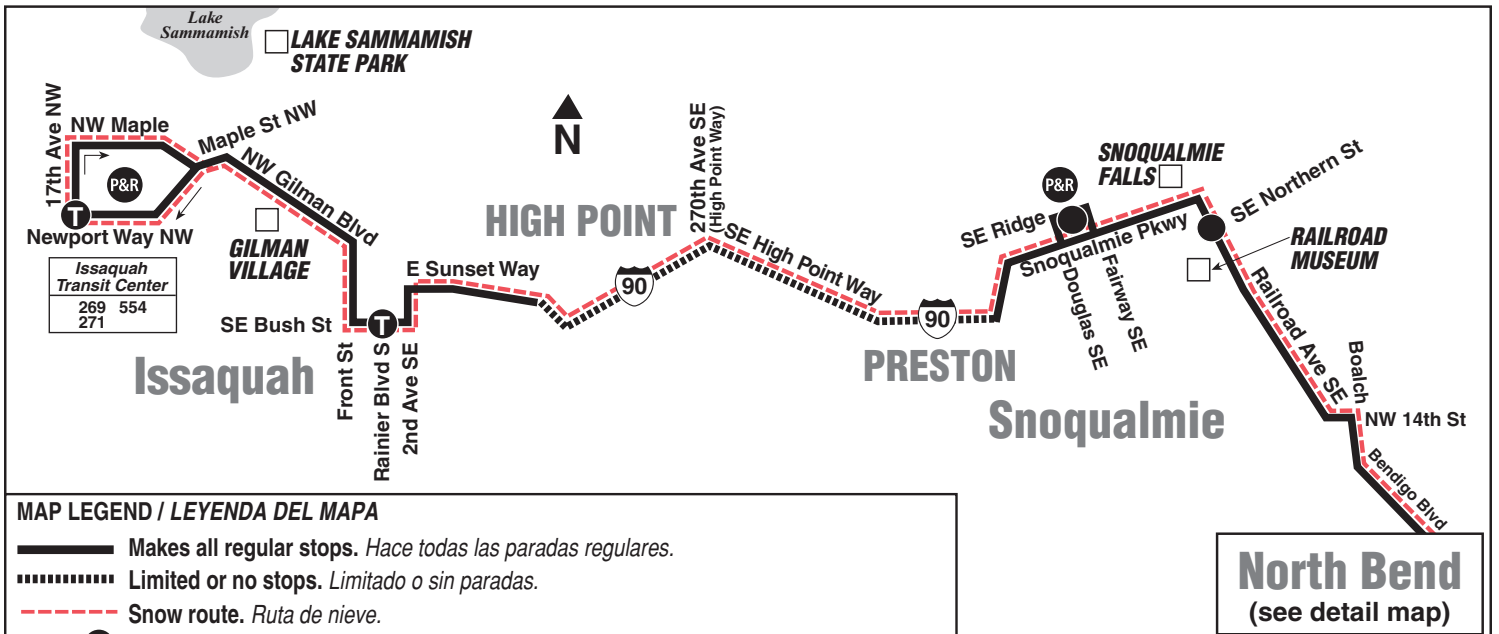

Moving forward together

October 2, 2021 thru
March 18, 2022

Del 2 de octubre de 2021
al 18 de marzo de 2022

208, 554

North Bend, Snoqualmie, Issaquah

This route does not operate
on Sundays or holidays.

Snow/ Emergency Service

Servicio en caso de nieve o emergencia

During most snow conditions, this bus will follow the special snow routing shown on the map. If Metro declares an emergency, the bus will not operate. Visit kingcounty.gov/metro/snow to register for Transit Alerts and to learn more.

Special Service Information

From Issaquah Transit Center, Sound Transit Route 554 provides service to/from Eastgate, Mercer Island and downtown Seattle. Route 271 provides service between Bellevue College and the University District via Bellevue Transit Center and UW Station (1 Line).

Note: The fare on Route 554 is \$3.25 (\$1.50 youth/LIFT and \$1.00 senior/disabled) at all times.

Route 208 Monday thru Friday to North Bend

Servicio de lunes a viernes a North Bend

Downtown Seattle				Issaquah	Snoqualmie Ridge	Snoqualmie	North Bend
Lenora St & 4th Ave	2nd Ave & Seneca St	Issaquah TC Bay 6	Issaquah TC Bay 4	SE Bush St & Rainier Blvd S	SE Ridge St & Center Blvd SE	Railroad Ave SE & SE Northern St	North Bend Premium Outlets
Stop #1920	Stop #320	Stop #64590	Stop #64593	Stop #64512	Stop #64413	Stop #64397	Stop #64305
ROUTE 554			ROUTE 208				
—	—	—	5:04	5:11b	5:29	5:36	5:51
6:19	6:22	6:57‡	7:14	7:21b	7:39	7:46	8:01
8:25	8:28	9:06‡	9:23	9:31b	9:49	9:56	10:12
10:36	10:40	11:17‡	11:31	11:39b	11:57	12:04	12:20
12:36	12:40	1:17‡	1:30	1:40b	1:58	2:06	2:23
2:56	3:00	3:38‡	3:51	4:02b	4:21	4:29	4:46
3:56	4:02	4:43‡	5:00	5:11b	5:30	5:38	5:55
5:08	5:15	6:04‡	6:17	6:25b	6:43	6:51	7:07
7:36	7:39	8:15‡	8:36	8:42b	9:00	9:07	9:22
Bold PM time							
b Bus exits I-90 at High Point Way (270th Ave SE) to serve bus stop on I-90 on-ramp at 270th Ave SE.							
‡ Estimated time.							