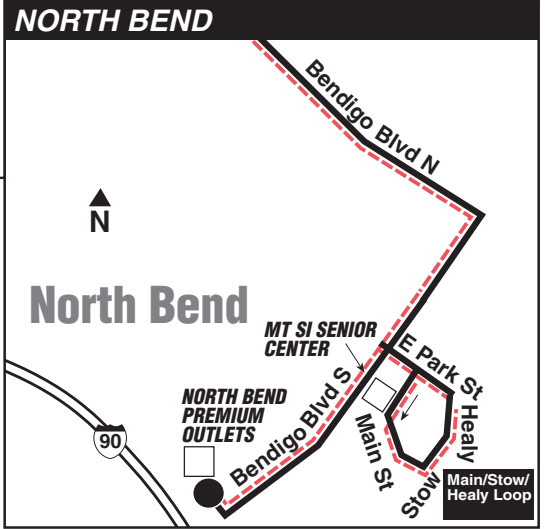

Moving forward together

October 2, 2021 thru
March 18, 2022

Del 2 de octubre de 2021
al 18 de marzo de 2022

208, 554

North Bend, Snoqualmie, Issaquah

This route does not operate
on Sundays or holidays.

Snow/ Emergency Service

Special Service Information

From Issaquah Transit Center, Sound Transit Route 554 provides service to/from Eastgate, Mercer Island and downtown Seattle. Route 271 provides service between Bellevue College and the University District via Bellevue Transit Center and UW Station (1 Line).

Note: The fare on Route 554 is \$3.25 (\$1.50 youth/LIFT and \$1.00 senior/disabled) at all times.

Route 208 Monday thru Friday to North Bend

Servicio de lunes a viernes a North Bend

Downtown Seattle				Issaquah	Snoqualmie Ridge	Snoqualmie	North Bend
Lenora St & 4th Ave	2nd Ave & Seneca St	Issaquah TC Bay 6	Issaquah TC Bay 4	SE Bush St & Rainier Blvd S	SE Ridge St & Center Blvd SE	Railroad Ave SE & SE Northern St	North Bend Premium Outlets
Stop #1920	Stop #320	Stop #64590	Stop #64593	Stop #64512	Stop #64413	Stop #64397	Stop #64305
ROUTE 554			ROUTE 208				
—	—	—	5:04	5:11b	5:29	5:36	5:51
6:19	6:22	6:57‡	7:14	7:21b	7:39	7:46	8:01
8:25	8:28	9:06‡	9:23	9:31b	9:49	9:56	10:12
10:36	10:40	11:17‡	11:31	11:39b	11:57	12:04	12:20
12:36	12:40	1:17‡	1:30	1:40b	1:58	2:06	2:23
2:56	3:00	3:38‡	3:51	4:02b	4:21	4:29	4:46
3:56	4:02	4:43‡	5:00	5:11b	5:30	5:38	5:55
5:08	5:15	6:04‡	6:17	6:25b	6:43	6:51	7:07
7:36	7:39	8:15‡	8:36	8:42b	9:00	9:07	9:22
Bold PM time							
b Bus exits I-90 at High Point Way (270th Ave SE) to serve bus stop on I-90 on-ramp at 270th Ave SE.							
‡ Estimated time.							