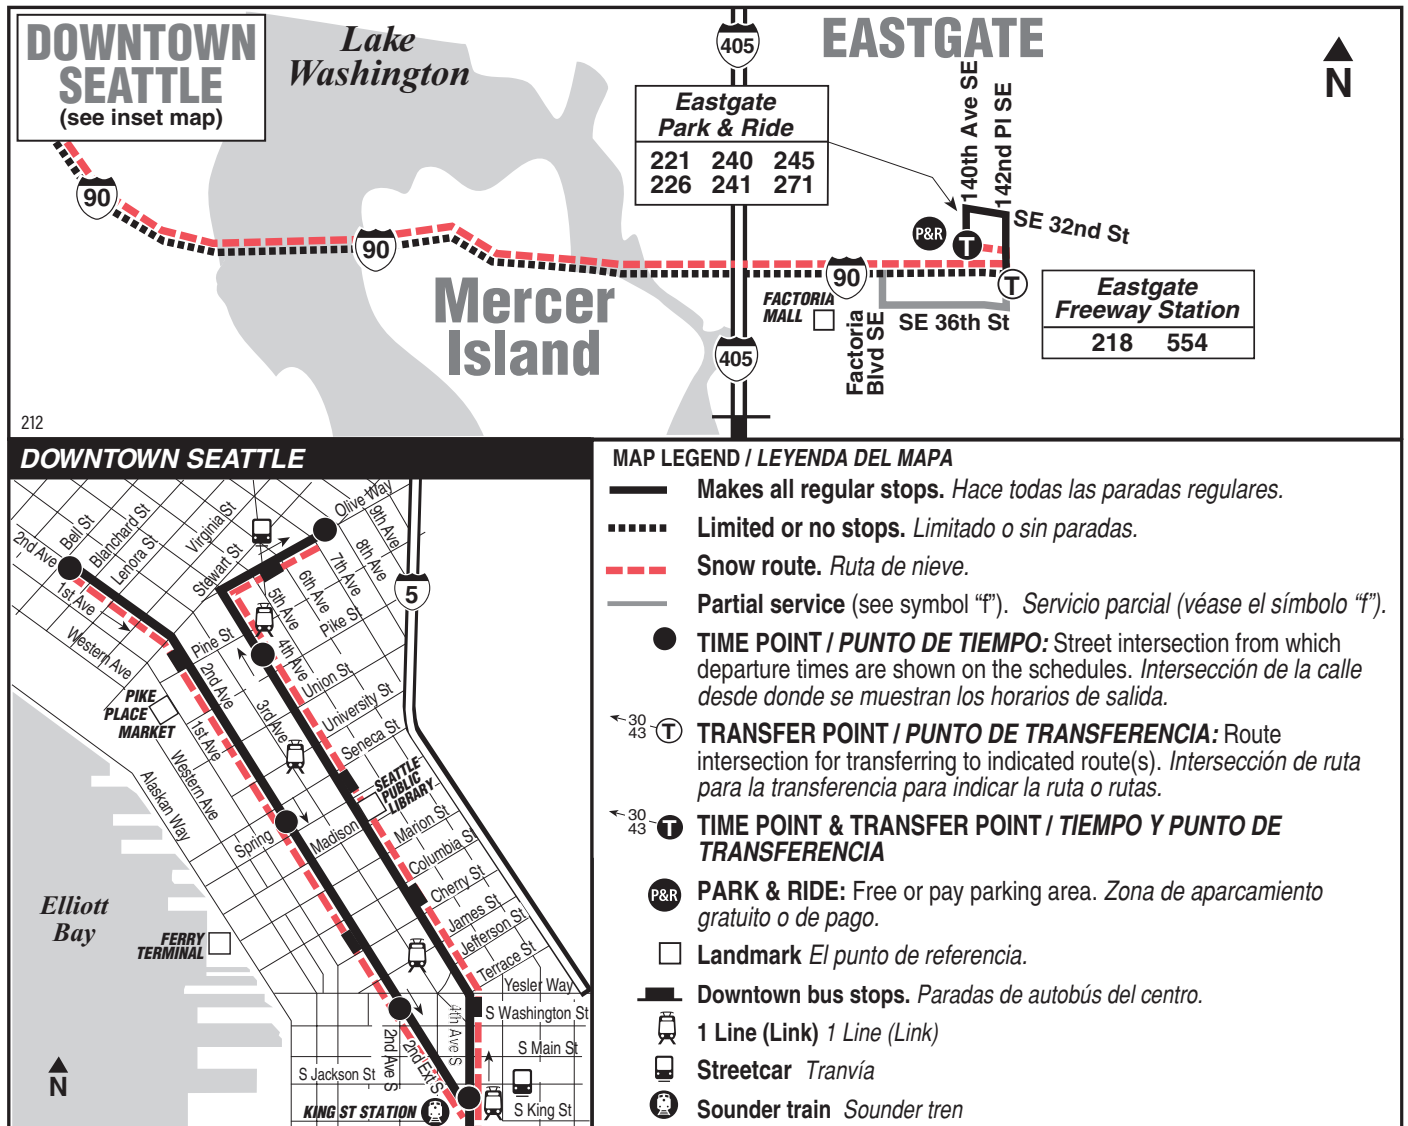

October 2, 2021 thru
March 18, 2022

Del 2 de octubre de 2021
al 18 de marzo de 2022

212

Eastgate P&R, Downtown Seattle

This route does not operate on weekends or holidays.

Route 212 Monday thru Friday to Downtown Seattle

Servicio de lunes a viernes al centro de Seattle

Downtown Seattle			
Eastgate P&R Bay 1	4th Ave S & S Jackson St	4th Ave & Pike St	8th Ave & Olive Way
Stop #67014	Stop #620	Stop #700	Stop #1050
5:56	6:12‡	6:17‡	6:20‡
6:16	6:32‡	6:37‡	6:40‡
6:36	6:52‡	6:57‡	7:00‡
6:56	7:12‡	7:18‡	7:22‡
7:13	7:29‡	7:35‡	7:39‡
7:32	7:48‡	7:55‡	7:59‡
7:49	8:05‡	8:12‡	8:16‡
8:06	8:22‡	8:29‡	8:33‡
8:24	8:40‡	8:47‡	8:51‡
8:40	8:56‡	9:03‡	9:07‡
8:59	9:15‡	9:21‡	9:25‡
9:17	9:33‡	9:39‡	9:43‡
9:37	9:53‡	9:59‡	10:03‡
4:14f	4:44‡	4:52‡	4:56b‡
4:56f	5:27‡	5:36‡	5:40b‡
5:40f	6:10‡	6:16‡	6:20b‡

Bold PM time
b Serves northbound 4th Ave & Stewart at this time.
f Serves SE 36th St between Factoria Blvd and 142nd Pl SE. To downtown Seattle, also serves the I-90 on-ramp at Richards Rd and Rainier Ave S & S Norman St. To Eastgate serves Rainier Ave S & S Charles St. Does not serve Eastgate Freeway Station.
‡ Estimated time.

Bold PM time
f Serves SE 36th St between Factoria Blvd and 142nd Pl SE. To downtown Seattle, also serves the I-90 on-ramp at Richards Rd and Rainier Ave S & S Norman St. To Eastgate serves Rainier Ave S & S Charles St. Does not serve Eastgate Freeway Station.
‡ Estimated time.