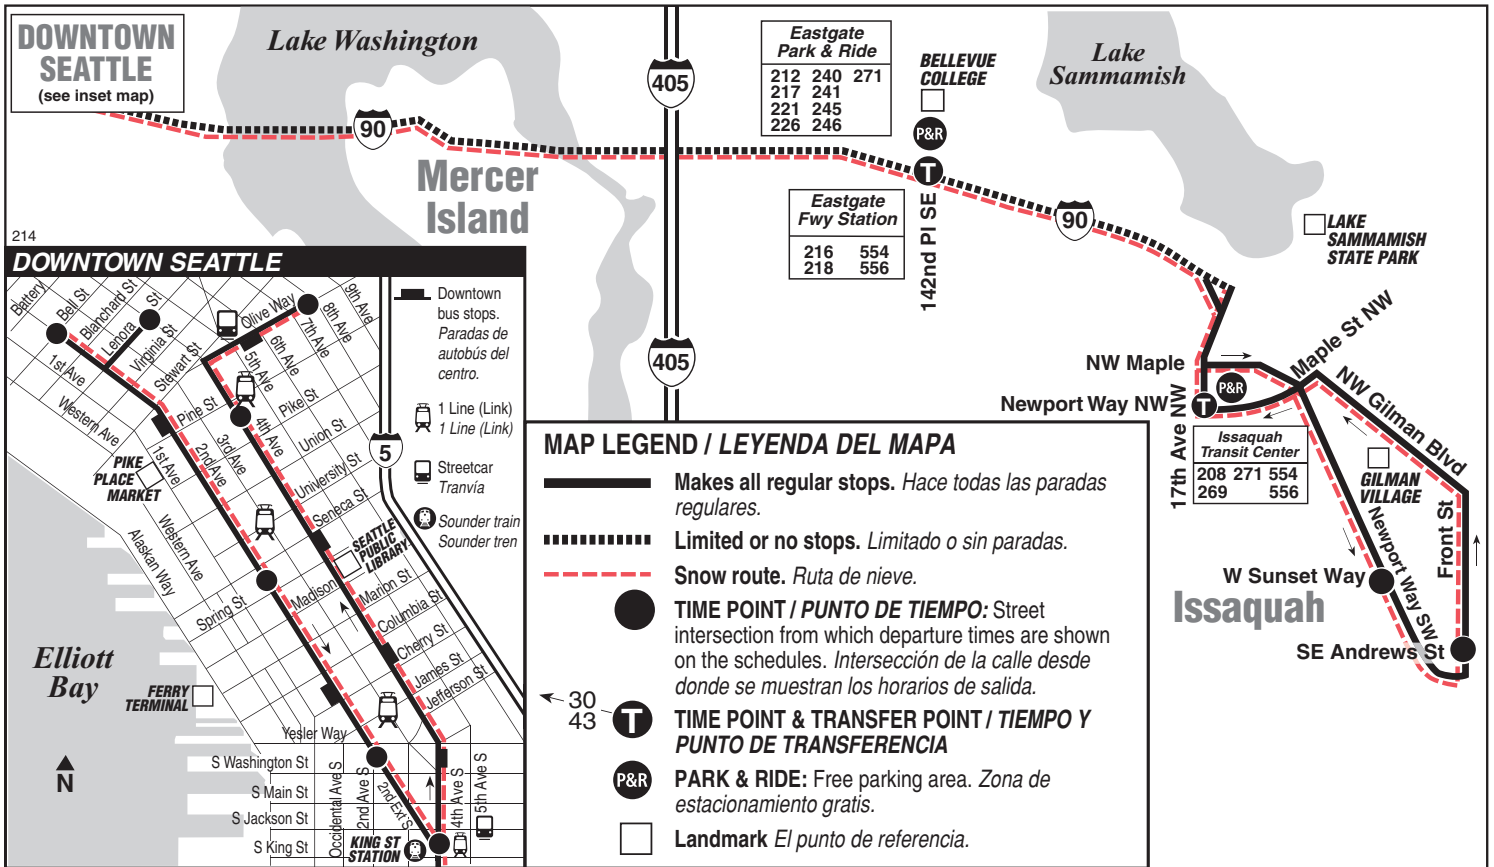

October 2, 2021 thru
March 18, 2022

Del 2 de octubre de 2021
al 18 de marzo de 2022

214

(Includes partial service on Route 554)

Issaquah, Eastgate Freeway Station, Downtown Seattle

This route does not operate on weekends or holidays.

Service Note

For continuing service to Bellevue and the University of Washington, transfer to Route 271 at the Issaquah Transit Center or the Eastgate P&R. Please refer to a Route 271 timetable, schedules at the Issaquah Transit Center or Eastgate P&R, or call Metro at (206) 553-3000.

Route 214 Monday thru Friday to Downtown Seattle

Servicio de lunes a viernes al centro de Seattle

Route	Issaquah		Eastgate Freeway Station	Downtown Seattle		
	Newport Way SW & W Sunset Way	Issaquah TC Bay 2	I-90 & 142nd PI SE Fwy Station	4th Ave S & S Jackson St	4th Ave & Pike St	8th Ave & Olive Way
Route	Stop #65092	Stop #64555	Stop #67019	Stop #620	Stop #700	Stop #1050
554	—	5:26	5:34‡	5:54‡	5:59‡	6:02b‡
554	—	5:58	6:06‡	6:28‡	6:33‡	6:36b‡
214	—	6:02	—	6:25‡	6:29‡	6:33‡
554	—	6:21	6:29‡	6:51‡	6:56‡	6:59b‡
214	—	6:32	—	6:55‡	6:59‡	7:03‡
554	—	6:39	6:47‡	7:12‡	7:18‡	7:22b‡
554	—	6:54	7:02‡	7:29‡	7:35‡	7:39b‡
214	—	7:02	—	7:25‡	7:31‡	7:36‡
554	—	7:09	7:17‡	7:47‡	7:54‡	7:58b‡
214	7:04	7:17w	—	7:40‡	7:47‡	7:52‡
554	—	7:24	7:33‡	8:04‡	8:11‡	8:15b‡
214	—	7:32	—	7:55‡	8:02‡	8:07‡
554	—	7:38	7:48‡	8:19‡	8:26‡	8:30b‡
214	7:34	7:47w	—	8:10‡	8:17‡	8:22‡
554	—	7:52	8:02‡	8:33‡	8:40‡	8:44b‡
554	—	8:06	8:16‡	8:47‡	8:54‡	8:58b‡
214	8:04	8:17w	—	8:40‡	8:47‡	8:52‡
554	—	8:21	8:31‡	9:02‡	9:09‡	9:13b‡
554	—	8:36	8:46‡	9:17‡	9:24‡	9:27b‡
554	—	8:51	9:01‡	9:32‡	9:39‡	9:42b‡