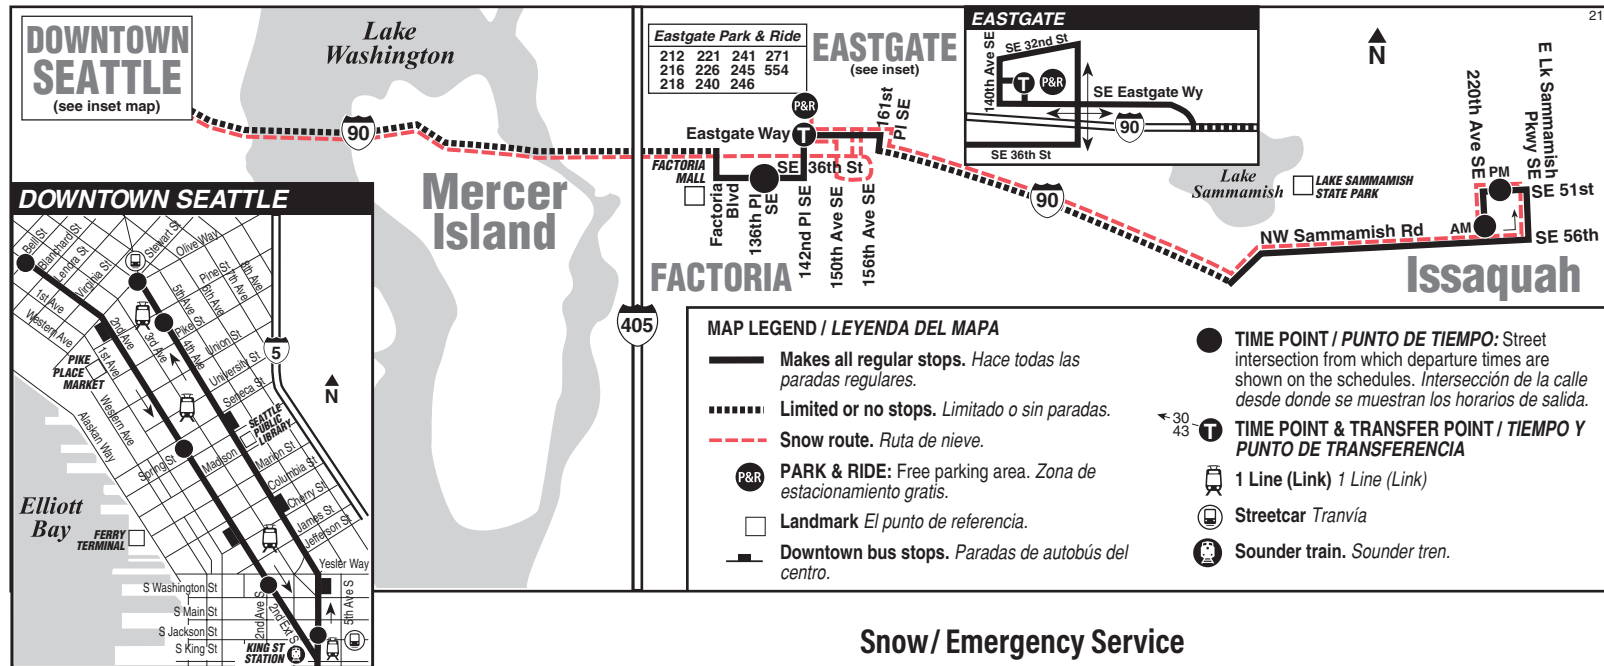

October 2, 2021 thru
March 18, 2022

Del 2 de octubre de 2021
al 18 de marzo de 2022

217

(Includes partial service on route 212)

Downtown Seattle, Factoria, Eastgate P&R, North Issaquah

This route does not operate on weekends or holidays.

Limited Stop Information

To downtown Seattle, Route 217 makes no stops between I-90 & Richards Rd SE and 4th Ave S & S Jackson St EXCEPT on Rainier Ave S & S Charles St. To North Issaquah, Route 217 makes no stops between 2nd Ave Ext S & Yesler Way and Factoria Blvd & SE 36th St EXCEPT on Rainier Ave S & S Norman St.

Route 217 Monday thru Friday to Downtown Seattle

Servicio de lunes a viernes al centro de Seattle

Route	North Issaquah	Eastgate P&R Bay 1	Factoria	Downtown Seattle		
	220th Ave SE & SE 51st St		SE 36th St & 136th PI SE	4th Ave S & S Jackson St	4th Ave & Pike St	4th Ave & Stewart
	Stop #64622		Stop #67014	Stop #67026	Stop #620	Stop #700
212	—	4:14	4:18†	4:44†	4:52†	4:56†
212	—	4:56	5:00†	5:27†	5:36†	5:40†
217	4:45	5:02	5:08†	5:39†	5:49†	5:55†
217	5:12	5:29	5:34†	6:04†	6:13†	6:19†
212	—	5:40	5:44†	6:10†	6:16†	6:20†
217	5:42	5:58	6:03†	6:30†	6:39†	6:45†

Bold PM time
† Estimated time.

Route 217 Monday thru Friday to North Issaquah

Servicio de lunes a viernes a North Issaquah

Route	Downtown Seattle			Factoria	Eastgate P&R Bay 2	North Issaquah
	2nd Ave & Bell St	2nd Ave & Seneca St	2nd Ave Ext S & Yesler Way	SE 36th St & 136th PI SE		220th Ave SE & SE 56th St
	Stop #250	Stop #320	Stop #375	Stop #79874		Stop #67015
217	6:41	6:46	6:51†	7:15†	7:20†	7:43†
212	7:00	7:04	7:08†	7:32†	7:36†	—
217	7:24	7:29	7:34†	8:02†	8:08†	8:32†
212	7:29	7:33	7:37†	8:03†	8:07†	—
217	7:59	8:05	8:10†	8:38†	8:44†	9:08†
212	8:19	8:24	8:28†	8:54†	8:58†	—
217	8:47	8:53	8:58†	9:26†	9:32†	9:56†