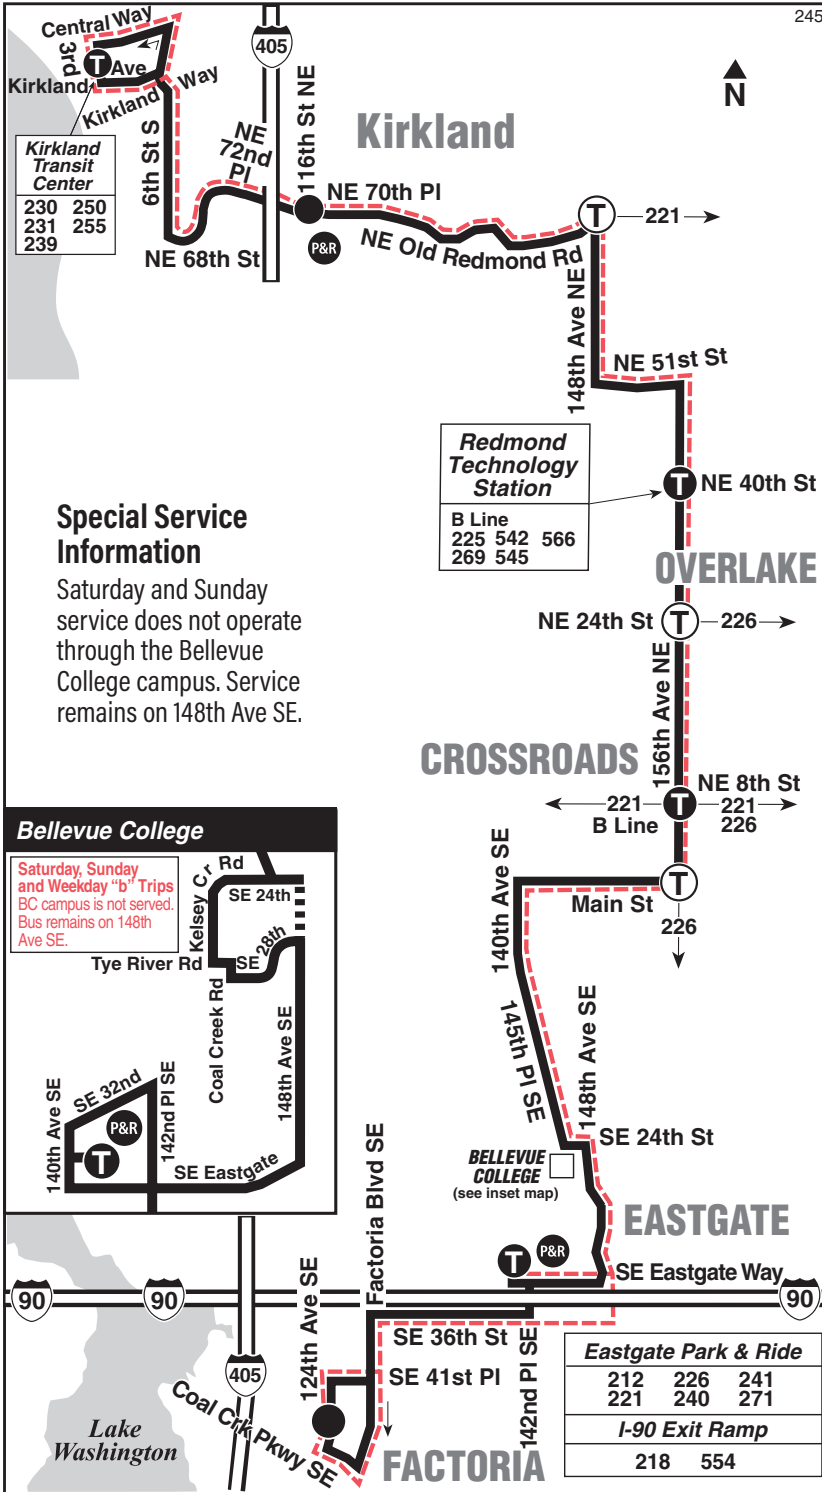

October 2, 2021 thru
March 18, 2022

Del 2 de octubre de 2021
al 18 de marzo de 2022

245

Kirkland, Houghton, Overlake, Crossroads,
Bellevue College, Eastgate, Factoria

Special Service Information

Saturday and Sunday service does not operate through the Bellevue College campus. Service remains on 148th Ave SE.

Bellevue College

Saturday, Sunday and Weekday "b" Trips BC campus is not served. Bus remains on 148th Ave SE.

MAP LEGEND / LEYENDA DEL MAPA

- Makes all regular stops. *Hace todas las paradas regulares.*
- Snow route. *Ruta de nieve.*
- When not scheduled through BC Campus. *Cuando no está programado a través de BC Campus.*
- TIME POINT / PUNTO DE TIEMPO:** Street intersection from which departure times are shown on the schedules. *Intersección de la calle desde donde se muestran los horarios de salida.*
- TRANSFER POINT / PUNTO DE TRANSFERENCIA:** Route intersection for transferring to indicated route(s). *Intersección de ruta para la transferencia para indicar la ruta o rutas.*
- TIME POINT & TRANSFER POINT / TIEMPO Y PUNTO DE TRANSFERENCIA**
- PARK & RIDE:** Free or pay parking area. *Zona de aparcamiento gratuito o de pago.*

Bold PM time
b Does not serve Bellevue College. Service stays on 148th Ave SE and SE 24th St.
 † Estimated time.

Route 245 Monday thru Friday to Crossroads, Kirkland

Servicio de lunes a viernes a Crossroads, Kirkland