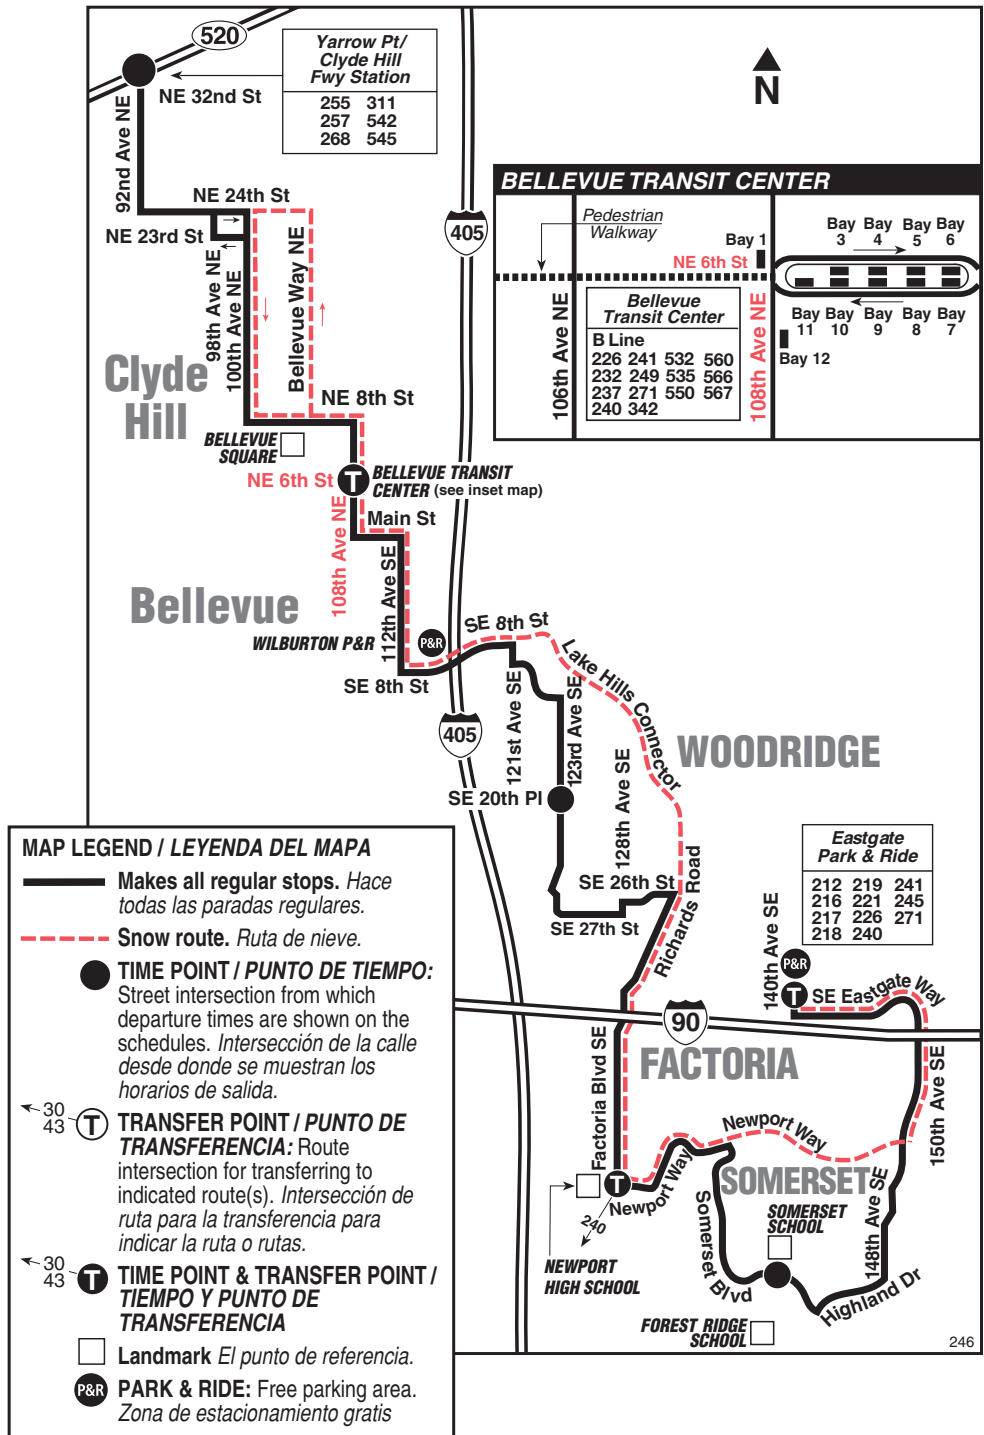

Clyde Hill, Bellevue, Woodridge, Factoria, Somerset, Eastgate Park & Ride

This route does not operate on weekends or holidays.

October 2, 2021 thru
March 18, 2022

Del 2 de octubre de 2021
al 18 de marzo de 2022

Route 246 Monday thru Friday to Somerset, Eastgate P&R

Servicio de lunes a viernes a Somerset, Eastgate Park & Ride

	Woodridge	Factoria	Somerset School	Eastgate P&R Bay 2
Bellevue TC Bay 1	123rd Ave SE & SE 20th Pl	Factoria Blvd SE & SE Newport Way	Somerset School	Eastgate P&R Bay 2
Stop #85630	Stop #99750	Stop #64845	Stop #72882	Stop #67015
6:11b	6:20	6:28	6:33	6:41
7:11b	7:20	7:29	7:35	7:44
8:08b	8:18	8:27	8:33	8:42
9:17b	9:27	9:36	9:42	9:51
10:14b	10:24	10:33	10:38	10:47
11:18b	11:28	11:37	11:42	11:51
12:17b	12:27	12:37	12:42	12:51
1:20b	1:30	1:40	1:45	1:54
2:16b	2:26	2:36	2:42	2:51
3:21b	3:32	3:44	3:51	4:05
4:21b	4:32	4:44	4:51	5:05
5:35b	5:48	6:03	6:09	6:23
6:38b	6:48	6:58	7:04	7:13
7:45b	7:54	8:03	8:08	8:17
Bold PM time				
b Leaves Clyde Hill/Yarrow Point Freeway Station 18-24 minutes earlier and waits at Bellevue Transit Center 5-10 minutes before continuing southbound to Eastgate.				