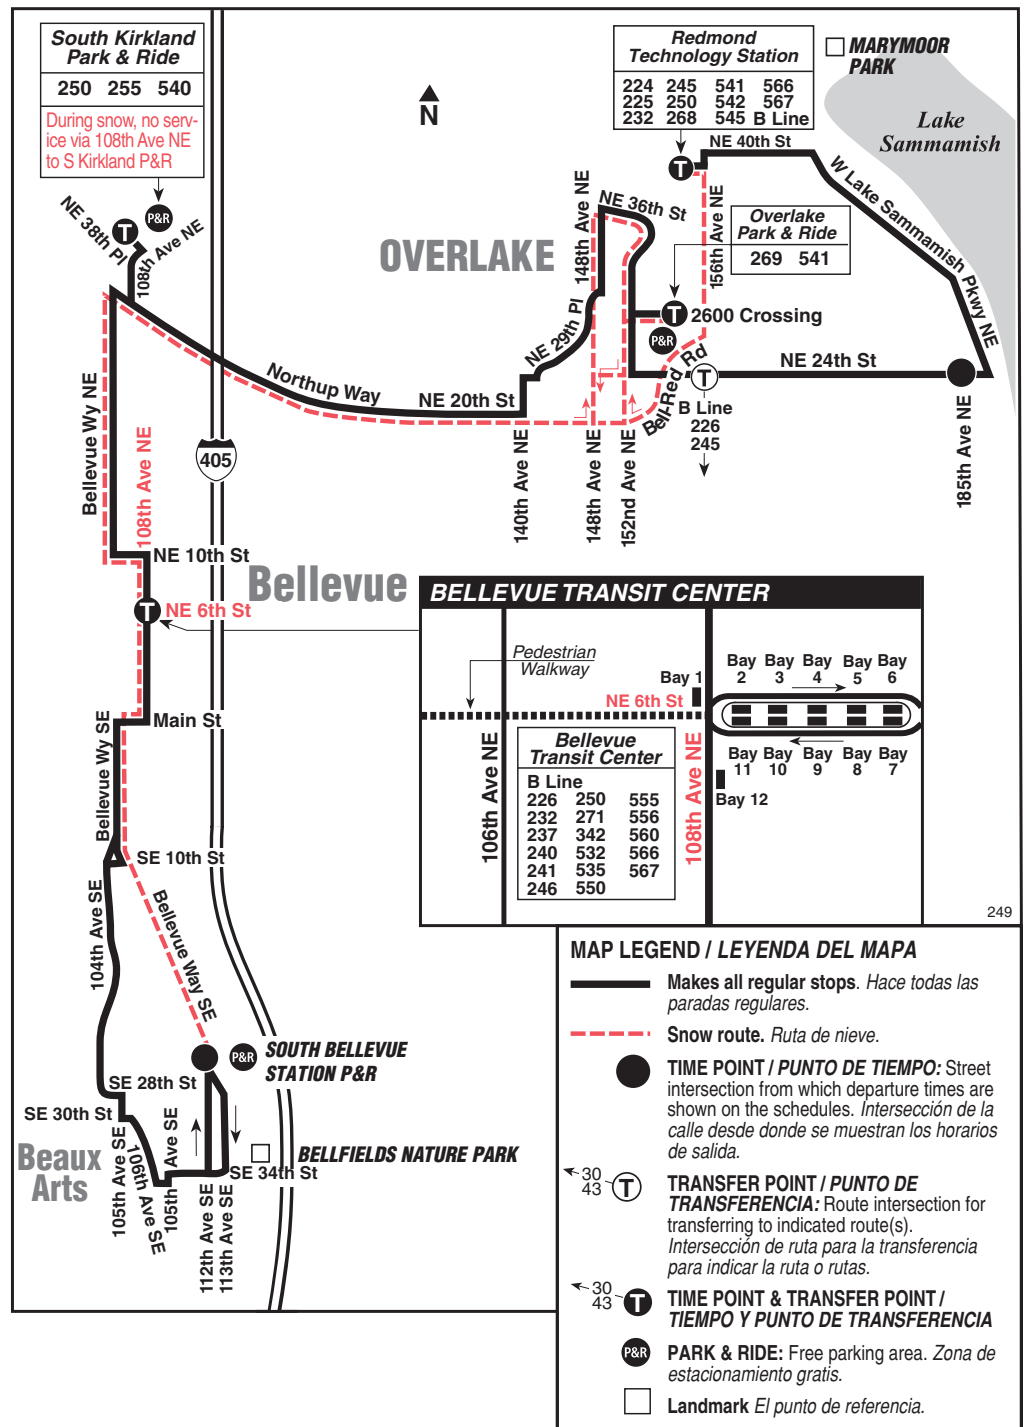

**October 2, 2021 thru
March 18, 2022**

*Del 2 de octubre de 2021
al 18 de marzo de 2022*

249

Overlake, South Kirkland, Bellevue

Snow/ Emergency Service Servicio en caso de nieve o emergencia

During most snow conditions, this bus will follow the special snow routing shown on the map. If Metro declares an emergency, the bus will not operate. Visit kingcounty.gov/metro/snow to register for **Transit Alerts** and to learn more.

Route 249 Monday thru Friday to Bellevue

Servicio de lunes a viernes a Bellevue

156th Ave NE & NE 40th St	NE 24th St & 186 Ave NE	Overlake P&R	South Kirkland P&R	Bellevue TC Bay 1	South Bellevue Station Bay 3
Stop #71339	Stop #71210	Stop #71328	Stop #74450	Stop #85630	Stop #84292
6:13	6:20	6:28	6:45	6:57	7:13
6:45	6:52	7:00	7:19	7:32	7:48
7:17	7:25	7:34	7:53	8:07	8:23
7:47	7:56	8:08	8:31	8:45	9:01
8:22	8:31	8:43	9:06	9:18	9:33
8:57	9:06	9:17	9:39	9:51	10:06
9:49	9:57	10:08	10:29	10:41	10:56
10:47	10:55	11:05	11:26	11:38	11:53
11:43	11:51	12:01	12:22	12:34	12:49
12:37	12:45	12:55	1:16	1:28	1:43
1:33	1:41	1:52	2:13	2:25	2:40
2:28	2:36	2:47	3:09	3:21	3:36
3:24	3:32	3:44	4:06	4:19	4:36
4:01	4:09	4:21	4:44	4:57	5:15
4:39	4:47	4:59	5:19	5:33	5:52
5:18	5:27	5:39	6:02	6:15	6:31
5:50	5:59	6:11	6:31	6:43	6:57
6:25	6:34	6:43	6:59	7:11	7:25
6:57	7:05	7:14	7:30	7:42	7:56