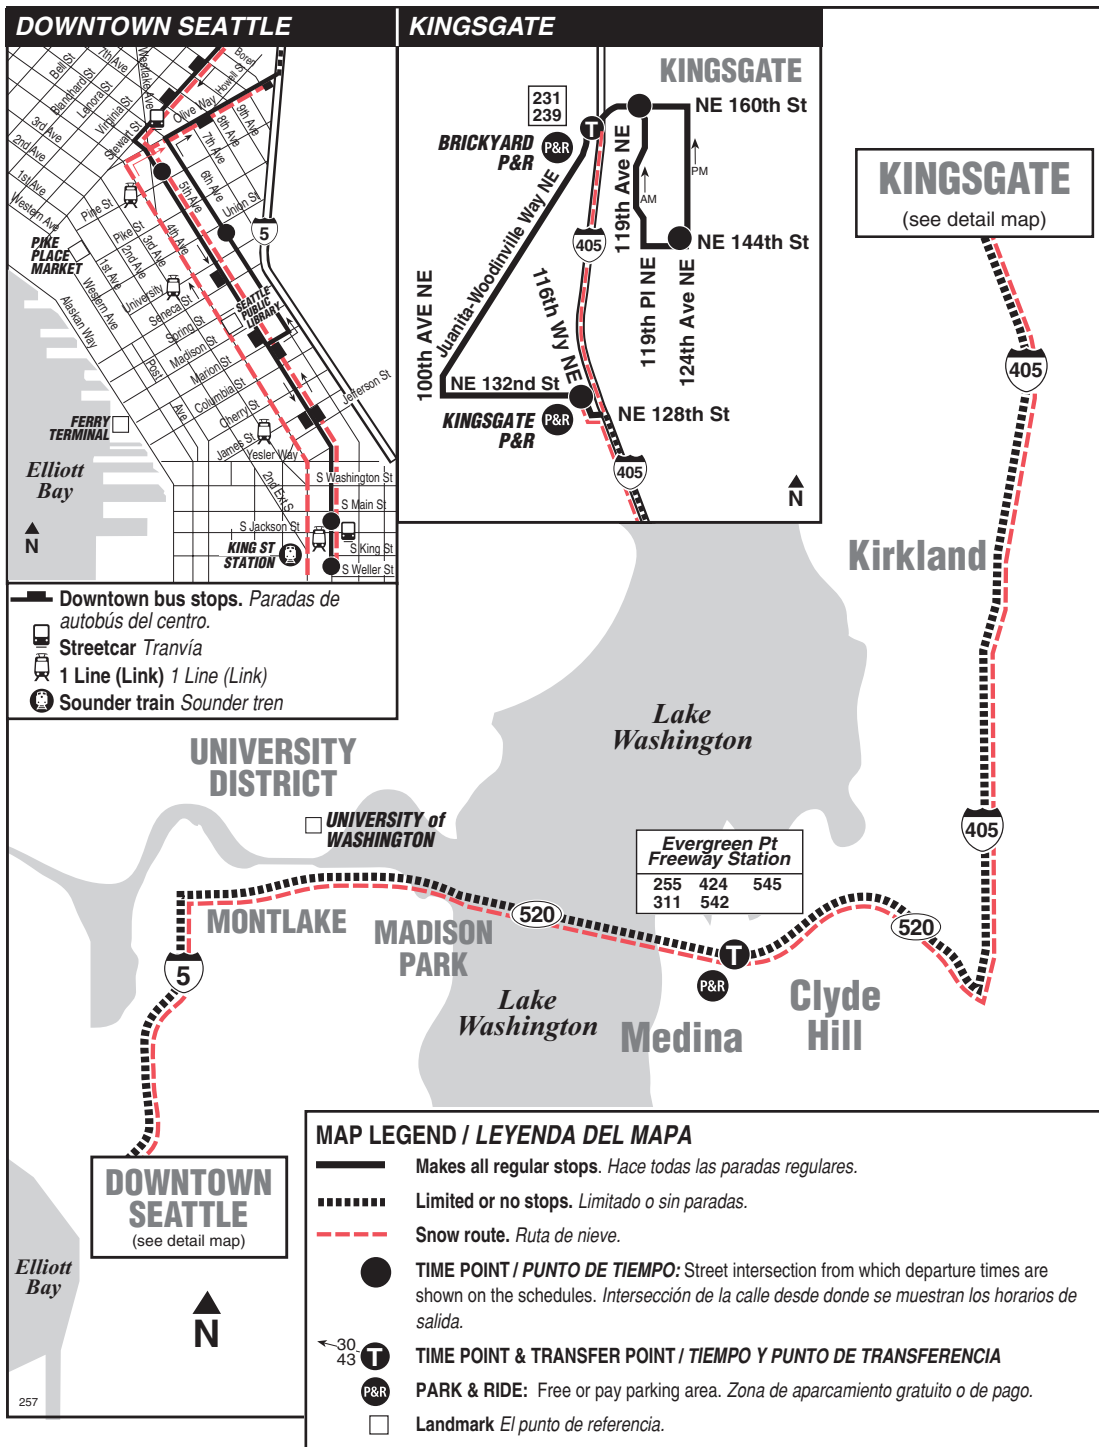

October 2, 2021 thru
March 18, 2022

Del 2 de octubre de 2021
al 18 de marzo de 2022

257

(Route 252 suspended)(includes partial service on Route 311)

Kingsgate, Kingsgate P&R, Evergreen Point, Downtown Seattle

This route does not operate on weekends or holidays.

Route 257 Monday thru Friday to Downtown Seattle

Servicio de lunes a viernes al centro de Seattle

Route	Juan-Wood Way & Brickyard P&R	Kingsgate			Evergreen Station	Downtown Seattle	Chinatown-Int'l District
		124th Ave NE & NE 144th St	119th Ave NE & NE 160th St	Kingsgate P&R	SR-520 & Evergreen Pt Rd	5th Ave & Pike St	5th Ave S & S Weller St
Route	Stop #70310	Stop #81456	Stop #81472	Stop #74721	Stop #71355	Stop #760	Stop #844
257	4:54	4:58	5:02	5:12	5:23‡	5:36‡	5:41‡
311	5:21b‡	—	—	—	5:34‡	5:47‡	5:53‡
311	5:51b‡	—	—	—	6:05‡	6:20‡	6:26‡
257	5:52	5:56	6:00	6:12	6:25‡	6:40‡	6:47‡
311	6:24b‡	—	—	—	6:42‡	6:57‡	7:06‡
257	6:14	6:18	6:22	6:34	6:48‡	7:03‡	7:14‡
311	6:46b‡	—	—	—	7:06‡	7:23‡	7:34‡
257	6:31	6:35	6:39	6:53	7:07‡	7:24‡	7:35‡
257	6:48	6:52	6:56	7:10	7:25‡	7:42‡	7:53‡
311	7:06b‡	—	—	—	7:27‡	7:44‡	7:55‡
311	7:26b‡	—	—	—	7:47‡	8:08‡	8:19‡
257	7:07	7:11	7:15	7:31	7:50‡	8:11‡	8:22‡
311	7:48b‡	—	—	—	8:09‡	8:32‡	8:43‡
257	7:36	7:42	7:47	8:03	8:22‡	8:45‡	8:56‡
311	8:09b‡	—	—	—	8:30‡	8:53‡	9:04‡
311	8:29b‡	—	—	—	8:50‡	9:13‡	9:22‡
311	8:49b‡	—	—	—	9:10‡	9:33‡	9:40‡
311	9:09b‡	—	—	—	9:27‡	9:50‡	9:57‡