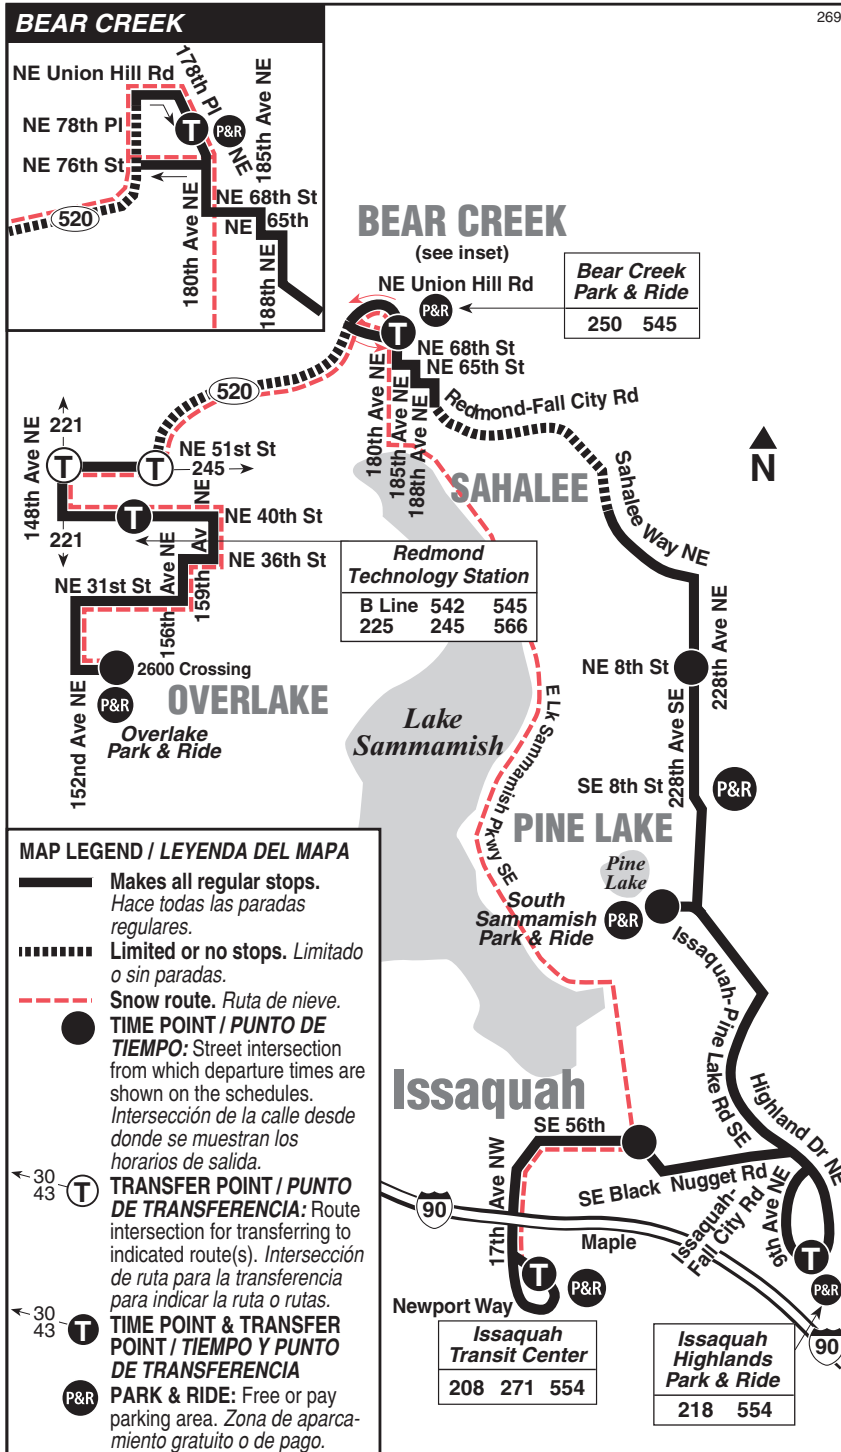

October 2, 2021 thru
March 18, 2022

Del 2 de octubre de 2021
al 18 de marzo de 2022

269

Issaquah, Pine Lake, Sahalee, Bear Creek P&R, Overlake

This route does not operate on weekends or holidays.

Snow / Emergency Service Servicio en caso de nieve o emergencia

During most snow conditions, this bus will follow the special snow routing shown on the map. If Metro declares an emergency, the bus will not operate. Visit kingcounty.gov/metro/snow to register for **Transit Alerts** and to learn more.