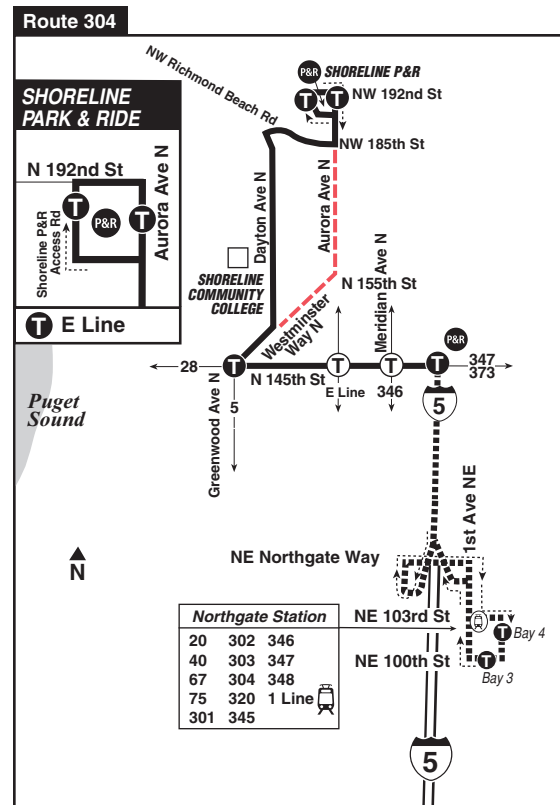

October 2, 2021 thru
March 18, 2022

Del 2 de octubre de 2021
al 18 de marzo de 2022

301, 304

Aurora Village, Shoreline P&R, Northgate

This route does not operate on weekends or holidays.

MAP LEGEND / LEYENDA DEL MAPA

Limited Stop Information

Route 301 makes no stops between N 175th St & Meridian Ave N and Northgate Station. Route 304 makes no stops between NE 145th St & 5th Ave NE (I-5 southbound) and Northgate Station.

Route 301 Monday thru Friday to Northgate

Servicio de lunes a viernes a Northgate

	Shoreline	Meridian Park		Northgate
Aurora Village TC Bay 2	Aurora Ave N & N 192nd St	Aurora Ave N & N 175th St	N 175th St & Meridian Ave N	Northgate Station Bay 4
Stop #16102	Stop #75730	Stop #75752	Stop #75756	Stop #35318
4:45	4:48	4:51	4:52	5:02
6:00	6:03	6:06	6:08	6:18
6:30	6:34	6:38	6:40	6:51
7:00	7:04	7:08	7:11	7:24
7:25	7:29	7:33	7:36	7:49
7:45	7:49	7:53	7:56	8:09
8:05	8:09	8:14	8:17	8:30
8:25	8:29	8:33	8:35	8:48
8:50	8:54	8:58	9:00	9:13
3:58	4:02	4:05	4:08	4:22
4:35	4:39	4:42	4:45	4:59
5:05	5:09	5:12	5:15	5:27
5:35	5:39	5:42	5:45	5:57
6:00	6:04	6:07	6:10	6:22
6:30	6:34	6:37	6:40	6:52

Route 304 Monday thru Friday to Northgate

Servicio de lunes a viernes a Northgate

Shoreline	Bitter Lake	Jackson Park	
Shoreline P&R	Greenwood Ave N & N 145th St	I-5 & NE 145th St	Northgate Station Bay 4
Stop #75912	Stop #75160	Stop #75758	Stop #35318
6:15	6:26	6:33	6:42
6:45	6:57	7:06	7:15
7:15	7:27	7:36	7:46
7:45	7:59	8:08	8:18