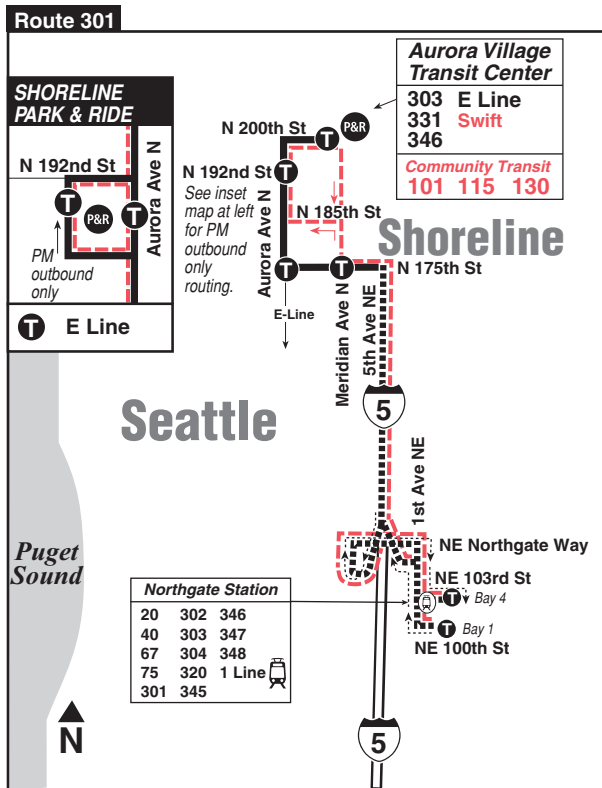

October 2, 2021 thru
March 18, 2022

Del 2 de octubre de 2021
al 18 de marzo de 2022

301, 304

Aurora Village, Shoreline P&R, Northgate

This route does not operate on weekends or holidays.

MAP LEGEND / LEYENDA DEL MAPA

Limited Stop Information

Route 301 makes no stops between N 175th St & Meridian Ave N and Northgate Station. Route 304 makes no stops between NE 145th St & 5th Ave NE (I-5 southbound) and Northgate Station.

Route 304 Monday thru Friday to Northgate

Servicio de lunes a viernes a Northgate

Shoreline	Bitter Lake	Jackson Park	
Shoreline P&R	Greenwood Ave N & N 145th St	I-5 & NE 145th St	Northgate Station Bay 4
Stop #75912	Stop #75160	Stop #75758	Stop #35318
6:15	6:26	6:33	6:42
6:45	6:57	7:06	7:15
7:15	7:27	7:36	7:46
7:45	7:59	8:08	8:18

Route 304 Monday thru Friday to Shoreline

Servicio de lunes a viernes a Shoreline

	Jackson Park	Bitter Lake	Shoreline
Northgate Station Bay 3	5th Ave NE & NE 145th St	Greenwood Ave N & N 145th St	Shoreline P&R
Stop #35319	Stop #75310	Stop #75400	Stop #75912
4:00	4:06‡	4:13‡	4:28‡
4:30	4:36‡	4:45‡	5:00‡
5:00	5:06‡	5:15‡	5:30‡
5:30	5:36‡	5:45‡	6:01‡
6:00	6:06‡	6:14‡	6:30‡