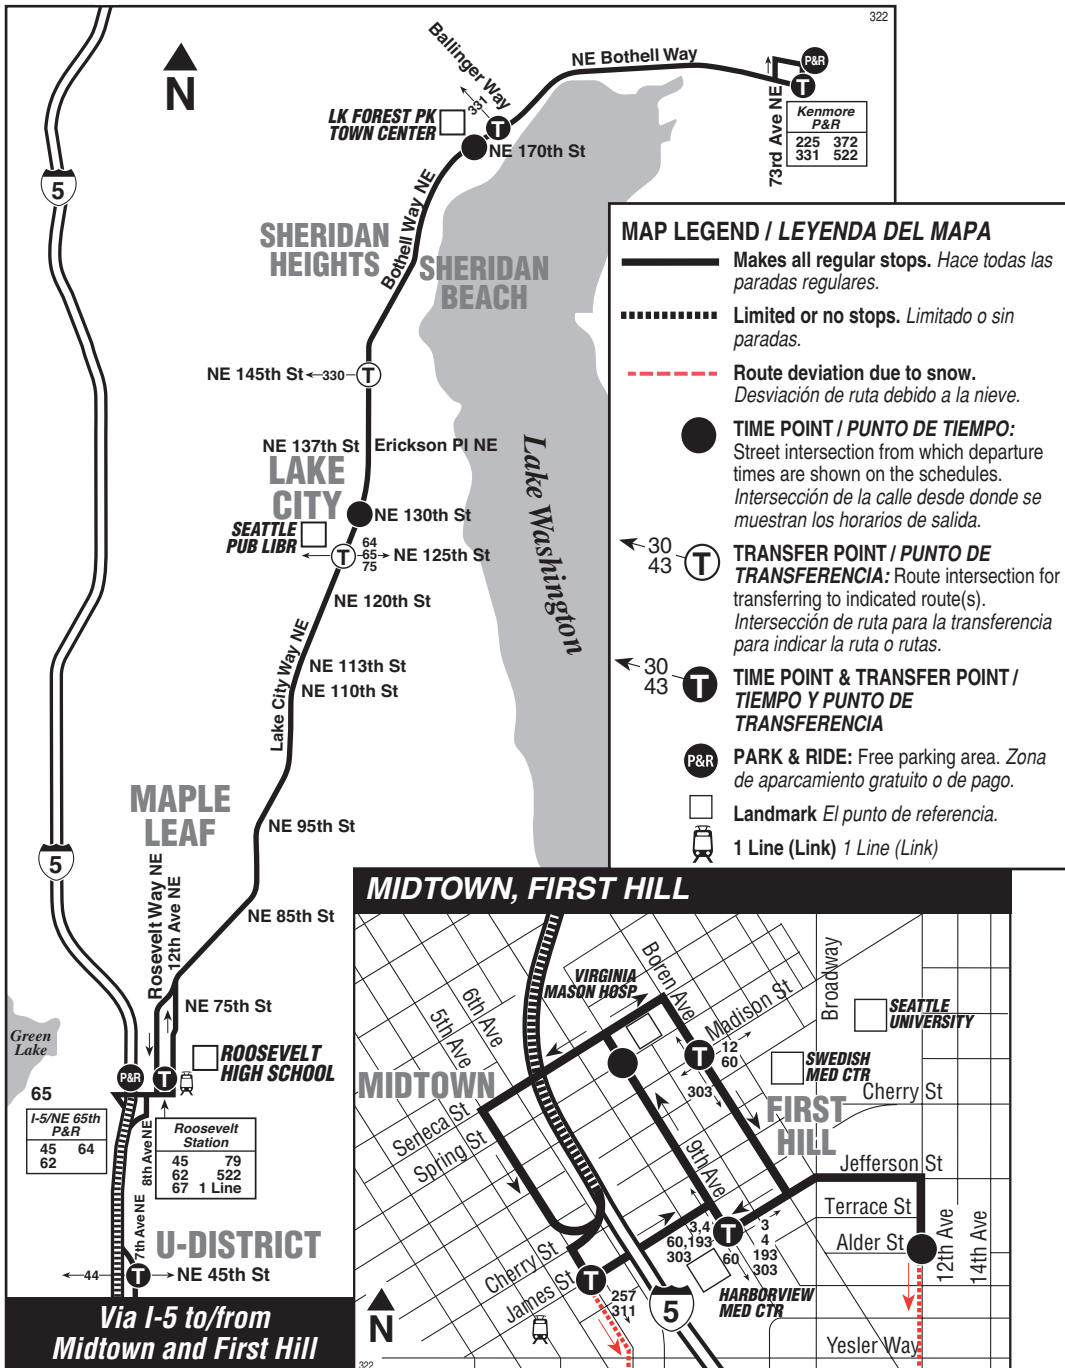

October 2, 2021 thru
March 18, 2022

Del 2 de octubre de 2021
al 18 de marzo de 2022

322

**Kenmore, Lake Forest Park, Lake City, Roosevelt,
First Hill**

**This route does not operate
on weekends or holidays.**

Limited Stop Information

To First Hill: Makes no stops between Roosevelt Station and James St & 5th Ave EXCEPT at NE 65th St & Oswego PI NE and NE Ravenna Blvd & I-5.

To Kenmore: Makes no stops between 5th Ave & Spring St and Roosevelt Station EXCEPT at 7th Ave NE & NE 45th St and 8th Ave NE & NE 64th St

Route 322 Monday thru Friday to First Hill

Servicio de lunes a viernes a First Hill

	Lake Forest Park	Lake City		Downtown Seattle	First Hill	
Kenmore P&R	Bothell Way NE & NE 170th St	Lake City Way NE & NE 130th St	Roosevelt Link Station Bay 4	5th Ave & James St	Boren Ave & Madison St	12th Ave & E Alder St
Stop #76372	Stop #76595	Stop #76700	Stop #23421	Stop #1570	Stop #11085	Stop #12841
5:46	5:51	5:56	6:07	6:22†	6:31†	6:37†
6:16	6:22	6:28	6:40	6:55†	7:05†	7:11†
6:46	6:53	7:00	7:13	7:29†	7:39†	7:45†
7:15	7:22	7:29	7:44	8:02†	8:13†	8:20†
7:46	7:53	8:00	8:15	8:37†	8:46†	8:53†
8:17	8:24	8:31	8:47	9:09†	9:17†	9:23†
8:50	8:57	9:04	9:18	9:40†	9:48†	9:54†