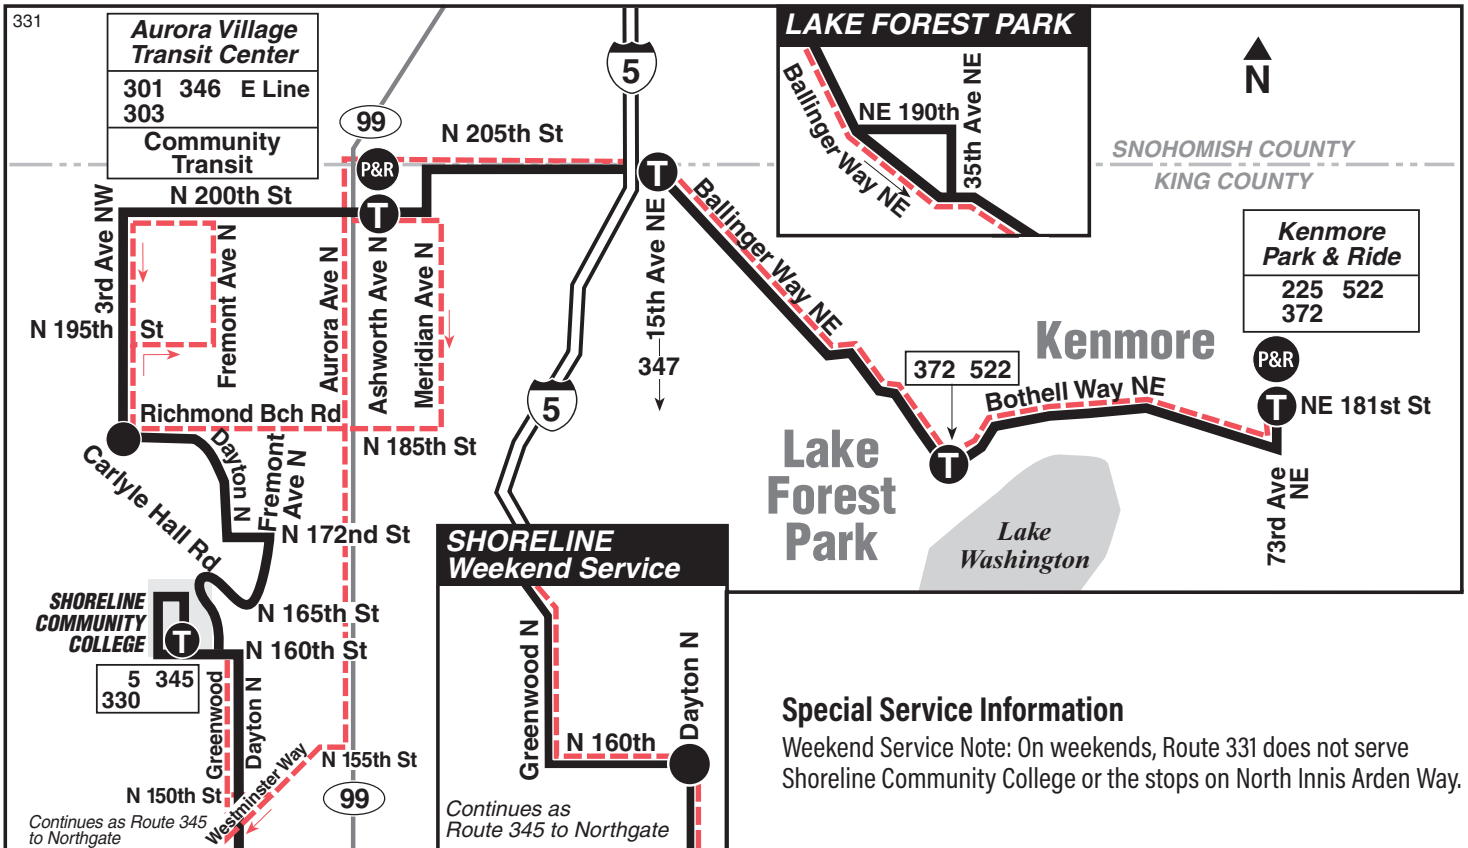

October 2, 2021 thru
March 18, 2022

Del 2 de octubre de 2021
al 18 de marzo de 2022

331

Kenmore, Lake Forest Park, Ballinger Terrace,
Aurora Village, Shoreline

Special Service Information

Weekend Service Note: On weekends, Route 331 does not serve Shoreline Community College or the stops on North Innis Arden Way.

Route 331 Sunday to Aurora Village, Shoreline

Servicio de domingo a Aurora Village, Shoreline

	Lake Forest Park	Ballinger		Richmond Highlands	Shoreline	
Kenmore P&R	Ballinger Way NE & Bothell Way NE	15th Ave NE & Ballinger Way NE	Aurora Village TC Bay 12	3rd Ave NW & NW Richmond Bch Rd	Dayton Ave N & N 160th St	To Route
Stop #76372	Stop #82280	Stop #82328	Stop #16112	Stop #75007	Stop #75110	
6:59	7:04	7:11	7:16	7:21	7:28	345
7:54	7:59	8:07	8:16w	8:21	8:28	345
8:28	8:33	8:41	8:50w	8:55	9:02	345
8:58	9:03	9:11	9:20w	9:25	9:32	345
9:28	9:33	9:41	9:49w	9:55	10:02	345
9:58	10:03	10:11	10:20w	10:26	10:33	345
10:28	10:33	10:41	10:50w	10:56	11:03	345
10:57	11:02	11:11	11:19w	11:25	11:32	345
11:26	11:31	11:40	11:48w	11:54	12:01	345
11:56	12:01	12:10	12:18w	12:24	12:31	345
12:23	12:28	12:37	12:45w	12:51	12:58	345
12:52	12:57	1:06	1:14w	1:20	1:27	345
1:25	1:30	1:39	1:47w	1:53	2:00	345
1:55	2:00	2:09	2:17w	2:23	2:30	345
2:25	2:30	2:39	2:47w	2:53	3:00	345
2:55	3:00	3:09	3:17w	3:23	3:30	345
3:25	3:30	3:39	3:47w	3:53	4:00	345
3:56	4:01	4:10	4:18w	4:24	4:31	345
4:29	4:34	4:43	4:51w	4:57	5:04	345
4:59	5:04	5:13	5:21w	5:27	5:34	345
5:27	5:32	5:41	5:49w	5:55	6:02	345
5:58	6:03	6:12	6:20w	6:25	6:32	345
7:00	7:04	7:11	7:16	7:22	7:29	345
Bold PM time						
w Bus leaves at this time. It arrives several minutes earlier.						