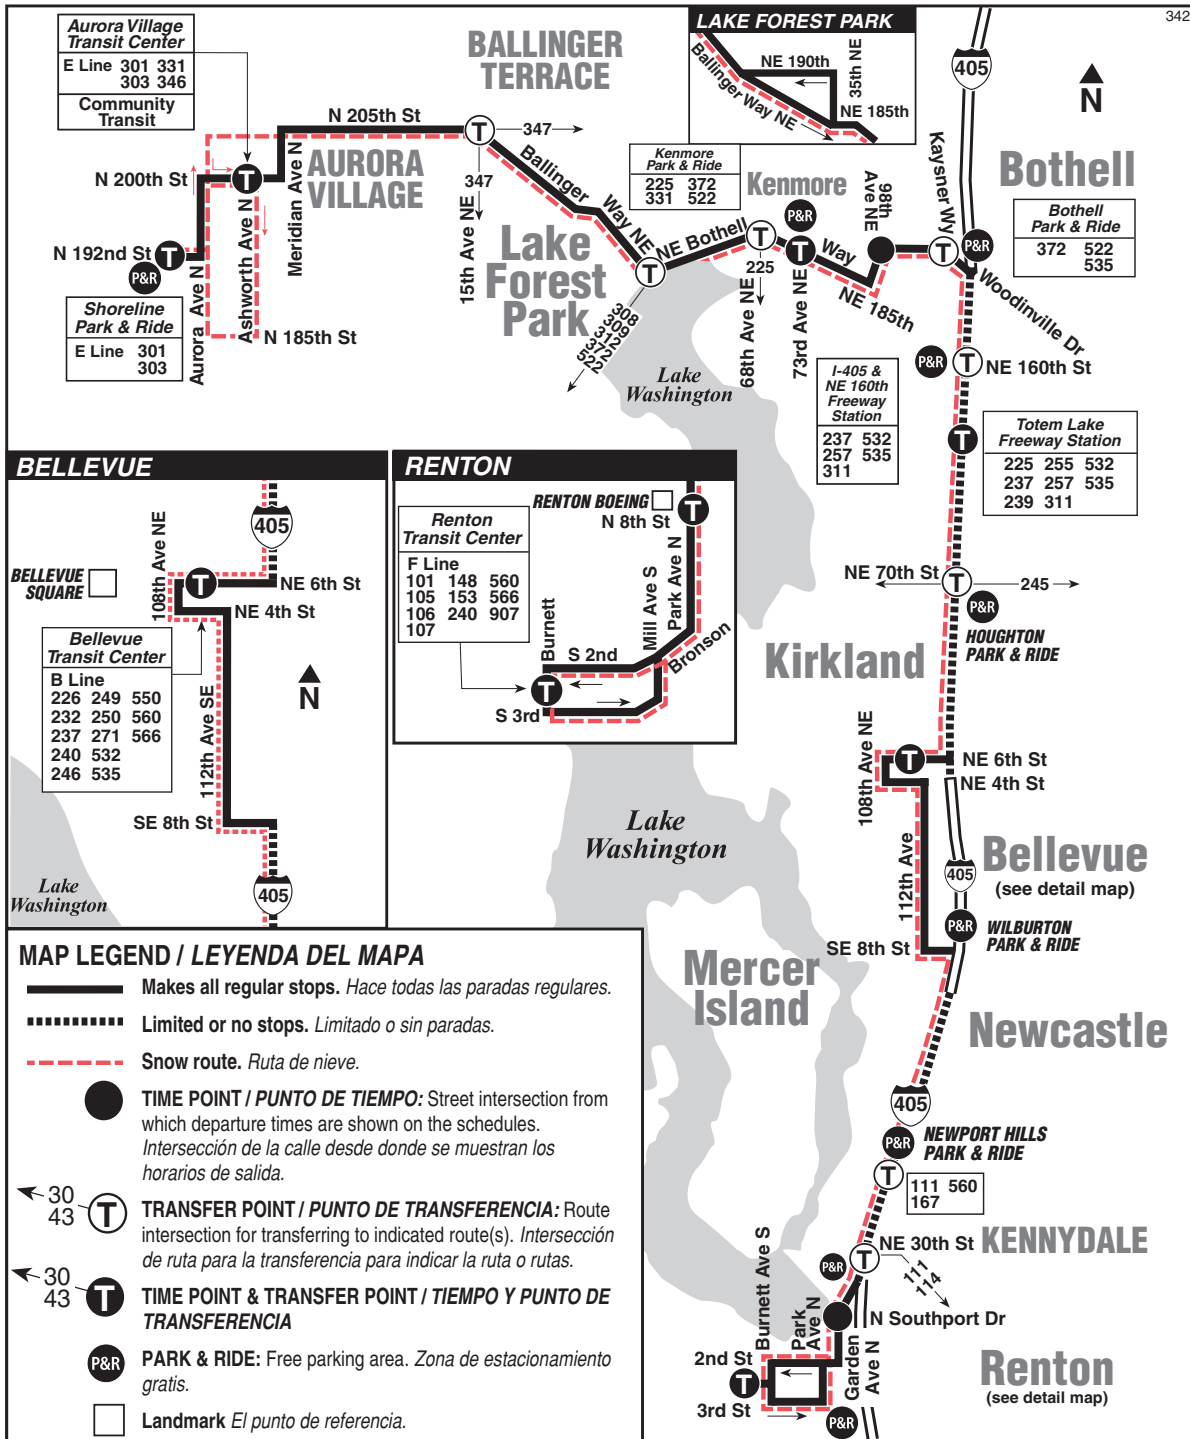

October 2, 2021 thru
March 18, 2022

Del 2 de octubre de 2021
al 18 de marzo de 2022

342

Shoreline P&R, Aurora Village, Ballinger Terrace, Lake Forest Park, Kenmore, Bothell, Bellevue, Renton

This route does not operate on weekends or holidays.

Route 342 Monday thru Friday to Renton

Servicio de lunes a viernes a Renton

Shoreline			Bothell	Totem Lake		The Landing	
N 192nd St & Aurora Ave N	Aurora Village TC Bay 6	Kenmore P&R	Bothell P&R	I-405 & NE 128th St	Bellevue TC Bay 8	Garden Ave N & Southport Dr N	Renton TC Bay 2
Stop #16132	Stop #16106	Stop #76880	Stop #76300	Stop #82687	Stop #67655	Stop #45191	Stop #46477
5:15	5:18	5:32	5:39	5:47‡	5:59‡	6:17‡	6:23‡
5:55	5:58	6:15	6:25	6:35‡	6:50‡	7:12‡	7:19‡
6:24	6:27	6:44	6:54	7:04‡	7:19b‡	—	—
6:51	6:54	7:11	7:21	7:31‡	7:46b‡	—	—

b Trip ends eastbound SE 8th St & 118th Ave SE several minutes later.
‡ Estimated time.

Route 342 Monday thru Friday to Shoreline P&R

Servicio de lunes a viernes a Shoreline Park & Ride

	The Landing		Totem Lake	Bothell			Shoreline
Renton TC Bay 7	Garden Ave N & Southport Dr N	Bellevue TC Bay 4	I-405 & NE 128th St	Bothell P&R	Kenmore P&R	Aurora Village TC Bay 12	Aurora Ave N & N 192nd St
Stop #45305	Stop #46541	Stop #68004	Stop #82878	Stop #76302	Stop #76372	Stop #16112	Stop #75730
3:07	3:14	3:37	3:55‡	4:04‡	4:12‡	4:32‡	4:36‡
4:07	4:15	4:38	4:57‡	5:10‡	5:20‡	5:43‡	5:47‡
—	—	5:08b	5:27‡	5:38‡	5:50‡	6:12‡	6:16‡
5:10	5:18	5:42	6:01‡	6:13‡	6:23‡	6:43‡	6:47‡

Bold PM time
b Trip starts southbound I-405 & SE 8th St 7-10 minutes earlier.
‡ Estimated time.

Holiday Information

Información sobre días festivos

There is no service on this route on weekends or the following holidays. *No hay servicio en esta ruta los fines de semana ni el siguiente feriados:*