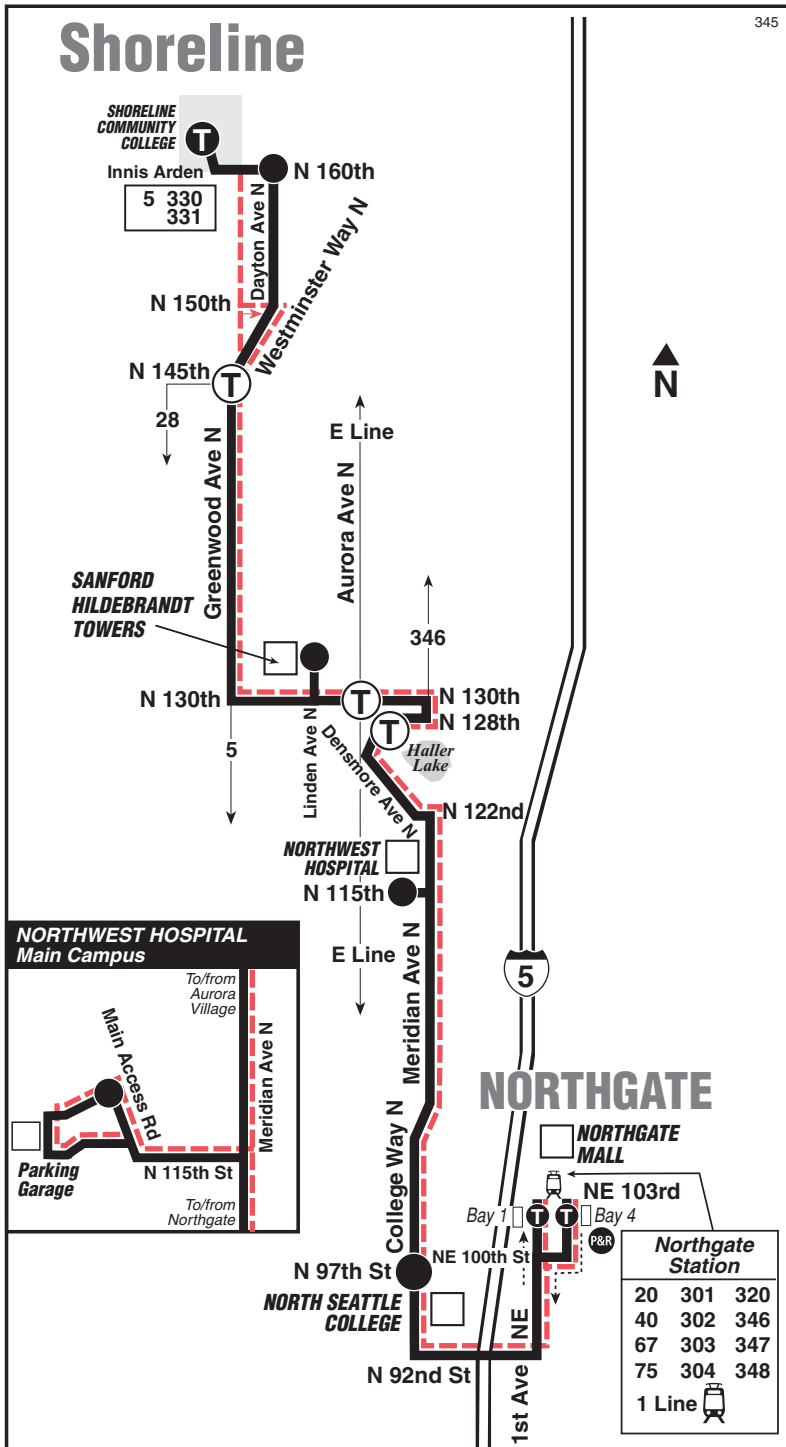

October 2, 2021 thru
March 18, 2022

Del 2 de octubre de 2021
al 18 de marzo de 2022

345

Shoreline Community College, Four Freedoms, Northwest Hospital, North Seattle College, Northgate

MAP LEGEND

- Makes all regular stops. *Hace todas las paradas regulares.*
- Snow route. *Ruta de nieve.*
- TIME POINT / PUNTO DE TIEMPO:** Street intersection from which departure times are shown on the schedules. *Intersección de la calle desde donde se muestran los horarios de salida.*
- TRANSFER POINT / PUNTO DE TRANSFERENCIA:** Route intersection for transferring to indicated route(s). *Intersección de ruta para la transferencia para indicar la ruta o rutas.*
- TIME POINT & TRANSFER POINT / TIEMPO Y PUNTO DE TRANSFERENCIA**
- PARK & RIDE:** Free or pay parking area. *Zona de Zona de aparcamiento gratuito o de pago.*
- Landmark** El punto de referencia.
- 1 Line (Link)** 1 Line (Link)

Special Service Information

Route 345 from Northgate, upon reaching Shoreline Community College, becomes Route 331 to Aurora Village. If your destination is Aurora Village, simply remain on the bus. Route 331 also continues from Aurora Village to Kenmore via Lake Forest Park (please refer to Route 331 timetable). Route 331 from Aurora Village to Shoreline Community College becomes Route 345 to Northgate upon reaching the college.

Weekend Service Note: On weekends, Route 345 does not serve Shoreline Community College or the stops on N Innis Arden Way.

Weekend Service Note

On weekends, Route 345 does not serve Shoreline Community College or the stops on N Innis Arden Way.