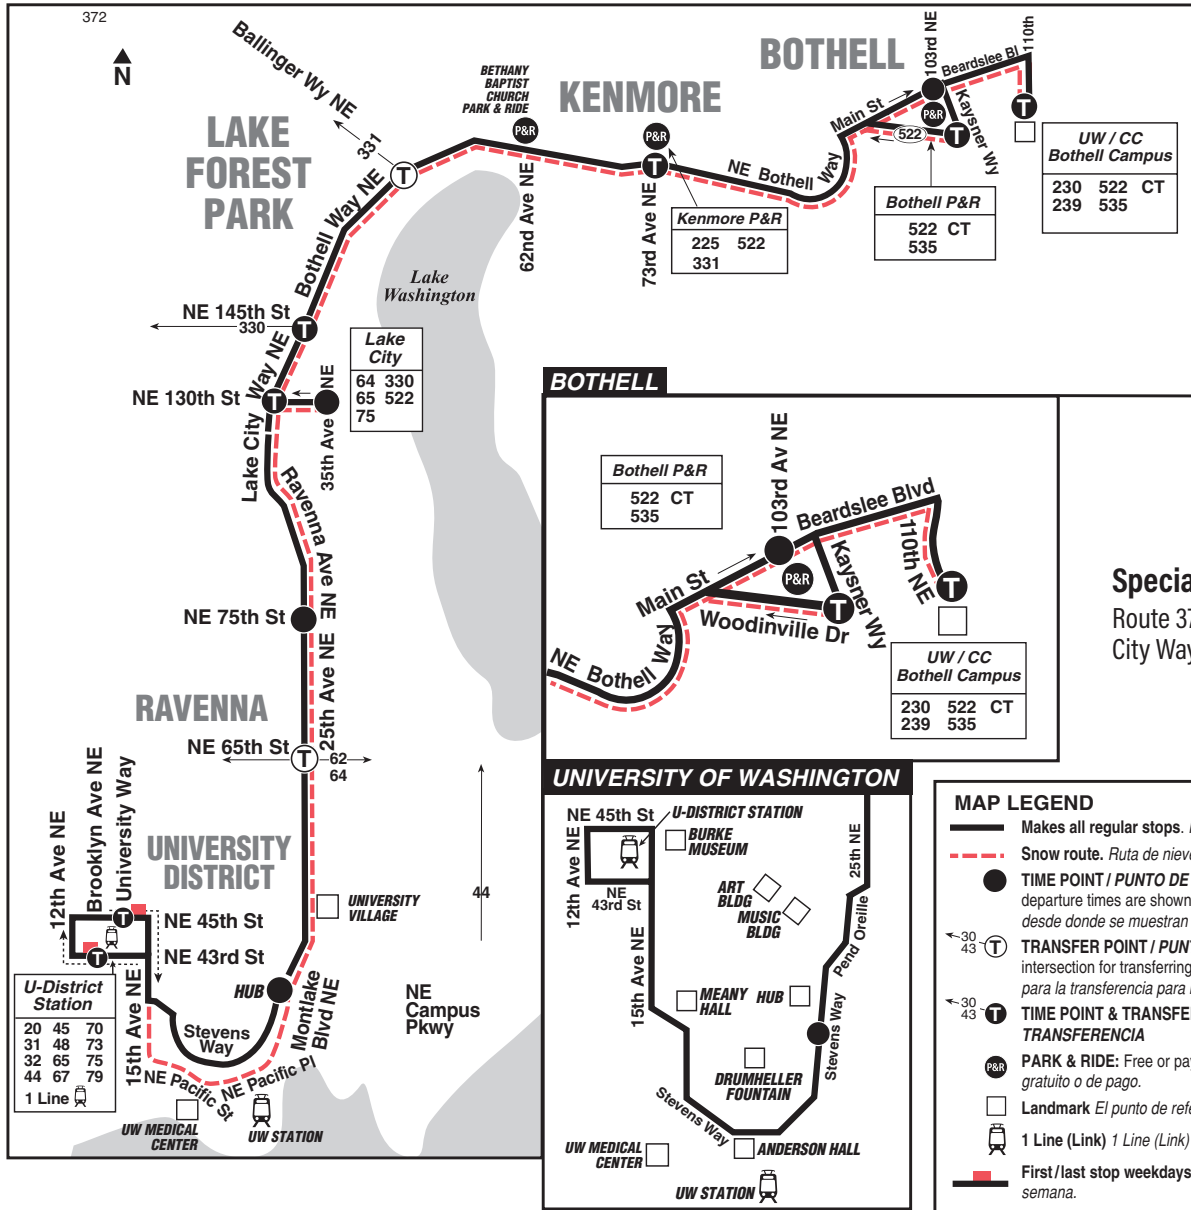

October 2, 2021 thru
March 18, 2022

Del 2 de octubre de 2021
al 18 de marzo de 2022

372

Bothell, Kenmore, Lake Forest Park, Lake City,
University District

Special Service Information
Route 372 does not stop on Lake City Way NE at NE 95th St.

Lake City	Wedgwood	University District	
NE 130th St & 35th Ave NE	25th Ave NE & NE 75th St	UW Campus HUB	U-District Link Station Bay 1
Stop #38653	Stop #23895	Stop #75403	Stop #9587
5:50	6:01	6:11†	6:23†
6:05	6:16	6:26†	6:38†
6:21	6:32	6:42†	6:53†
6:37	6:48	6:57†	7:08†
6:53	7:03	7:12†	7:23†
7:08	7:18	7:27†	7:38†
7:40	7:49	7:58†	8:08†
8:10	8:19	8:28†	8:38†
8:40	8:49	8:58†	9:08†
9:12	9:21	9:29†	9:38†
9:42	9:51	9:59†	10:08†
10:12	10:21	10:29†	10:38†
10:42	10:51	10:59†	11:08†
11:13	11:21	11:29†	11:38†
11:43	11:51	11:59†	12:08†
12:10	12:18	12:26†	12:35†