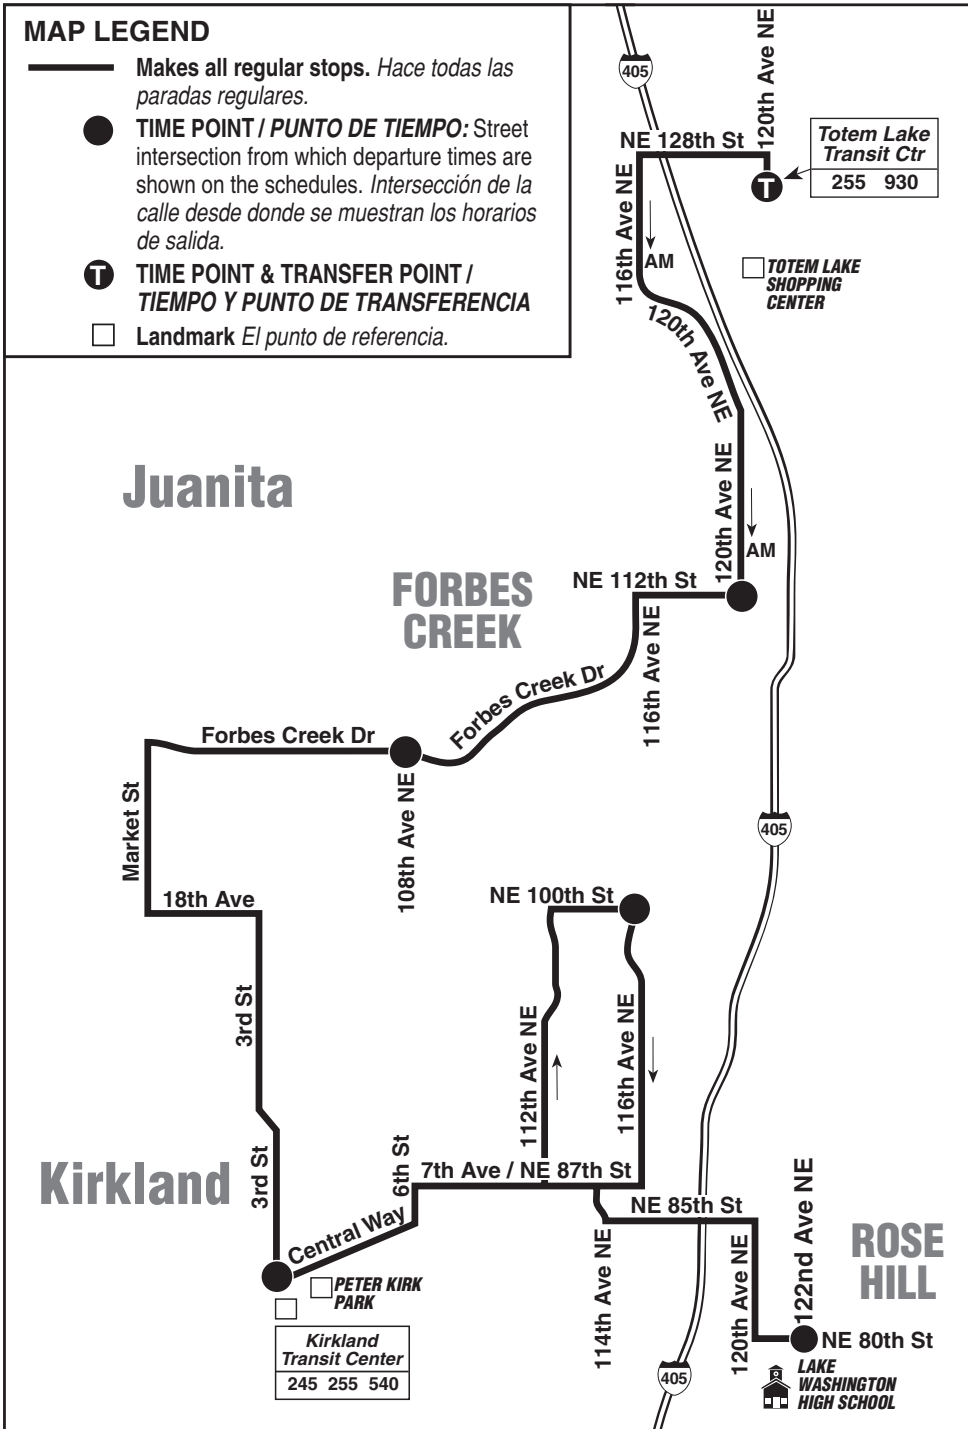

September 1, 2021 thru
June 17, 2022

Del 1 de septiembre de
2021 al 17 de junio de 2022

893

Serves Lake Washington High School

Forbes Creek, Kirkland, Rose Hill

MAP LEGEND

- Makes all regular stops. *Hace todas las paradas regulares.*
- TIME POINT / PUNTO DE TIEMPO:** Street intersection from which departure times are shown on the schedules. *Intersección de la calle desde donde se muestran los horarios de salida.*
- TIME POINT & TRANSFER POINT / TIEMPO Y PUNTO DE TRANSFERENCIA**
- Landmark** *El punto de referencia.*

Adverse Weather Information *Información meteorológica adversa*

During adverse weather conditions, Route 893 should be able to operate its normal routing, as shown on the map. In the rare event that Metro declares an emergency, this route will not operate. For additional adverse weather information, call Metro at 206-553-3000, or visit Metro at kingcounty.gov/metro. Sign up for Transit Alerts to stay informed during adverse conditions.

Route 893 Monday thru Friday to Rose Hill

Servicio de lunes a viernes a Rose Hill

		Forbes Creek	Lake Washington High School	
Totem Lake TC Bay 2	120th Ave NE & NE 112nd St	Forbes Creek Dr & 108th Ave NE	NE 100th St & 116th Ave NE	120th Ave NE & NE 80th St
Stop #74232	Stop #70516	Stop #70529	Stop #70597	Stop #70694
7:04	7:09	7:12	7:28	7:40

Route 893 Monday thru Friday to Forbes Creek

Servicio de lunes a viernes a Forbes Creek

Lake Washington High School			Forbes Creek	
NE 80th St & 122nd Ave NE	NE 100th St & 116th Ave NE	3rd St & Central Way	Forbes Creek Dr & 108th Ave NE	NE 112nd St & 120th Ave NE
Stop #70538	Stop #70597	Stop #74580	Stop #70521	Stop #70515
1:33bw 3:03b	1:43w‡ 3:13‡	1:53w‡ 3:23‡	2:03w‡ 3:33‡	2:07w‡ 3:37‡
Bold PM time b Trip starts NE 80th St & 122nd Ave NE 1-3 minutes earlier. w Trip operates on Wednesdays only when Lake Washington HS is in session. ‡ Estimated time.				