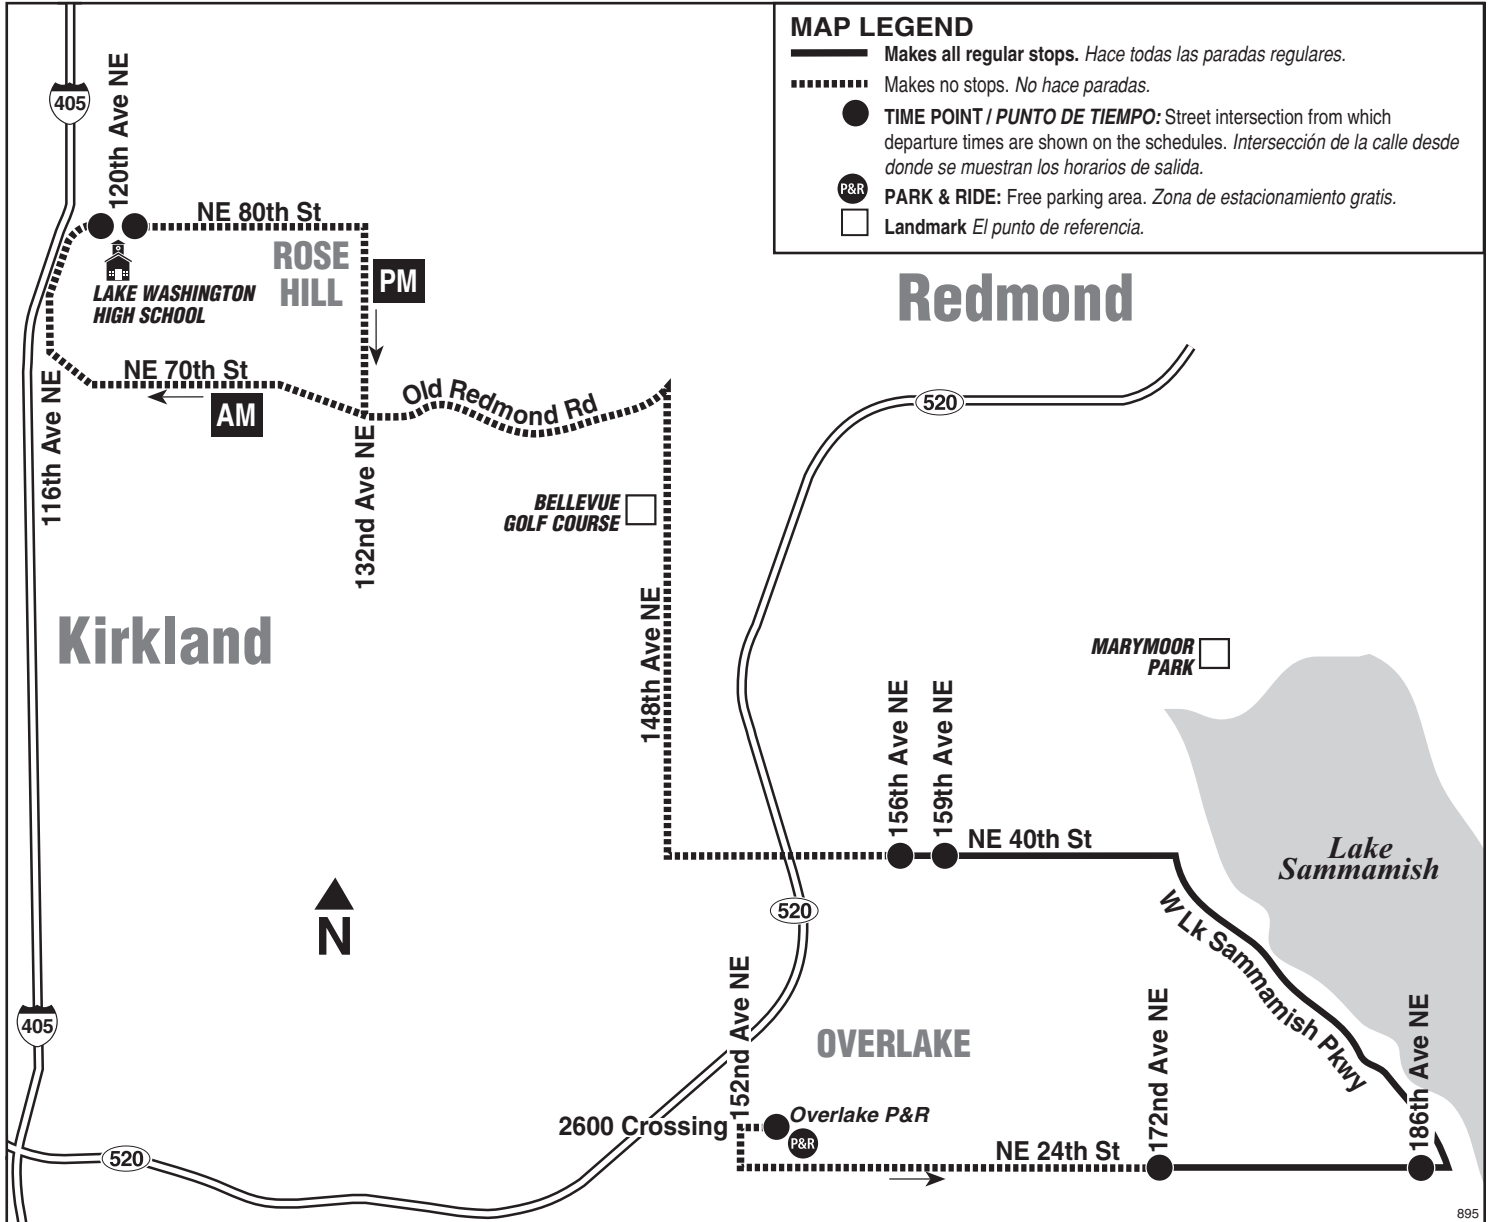

## Overlake, NW Lake Sammamish

### Adverse Weather Information

During adverse weather conditions, Route 895 should be able to operate its normal routing, as shown on the map. In the rare event that Metro declares an emergency, this route will not operate. For additional adverse weather information, call Metro at 206-553-3000, or visit Metro at [kingcounty.gov/metro](http://kingcounty.gov/metro). Sign up for Transit Alerts to stay informed during adverse conditions.

## Route 895 Monday thru Friday to Rose Hill

Servicio de lunes a viernes a Rose Hill

			Overlake	Lake Washington High School
Overlake P&R	NE 24th St & 172nd Ave NE	NE 24th St & 186 Ave NE	159th Ave NE & NE 40th St	120th Ave NE & NE 80th St
Stop #71328	Stop #71410	Stop #71460	Stop #73079	Stop #70694
7:03x	7:06x	7:11x	7:21x	7:40x‡
<b>x</b> Express Trip. <b>‡</b> Estimated time.				

## Route 895 Monday thru Friday to Overlake

Servicio de lunes a viernes a Overlake

Lake Washington High School	Overlake		
120th Ave NE & NE 80th St	156th Ave NE & NE 40th St	NE 24th St & 186 Ave NE	NE 24th St & 172nd Ave NE
Stop #70694	Stop #68404	Stop #71210	Stop #71260
<b>1:33bwx</b> <b>3:03bx</b>	<b>1:48wx‡</b> <b>3:18x‡</b>	<b>2:02wx‡</b> <b>3:32x‡</b>	<b>2:07wx‡</b> <b>3:37x‡</b>
<b>Bold</b> PM time <b>b</b> Trip starts 120th Ave NE & NE 80th St 1-3 minutes earlier. <b>w</b> Trip operates on Wednesdays only when Lake Washington HS is in session. <b>x</b> Express Trip. <b>‡</b> Estimated time.			