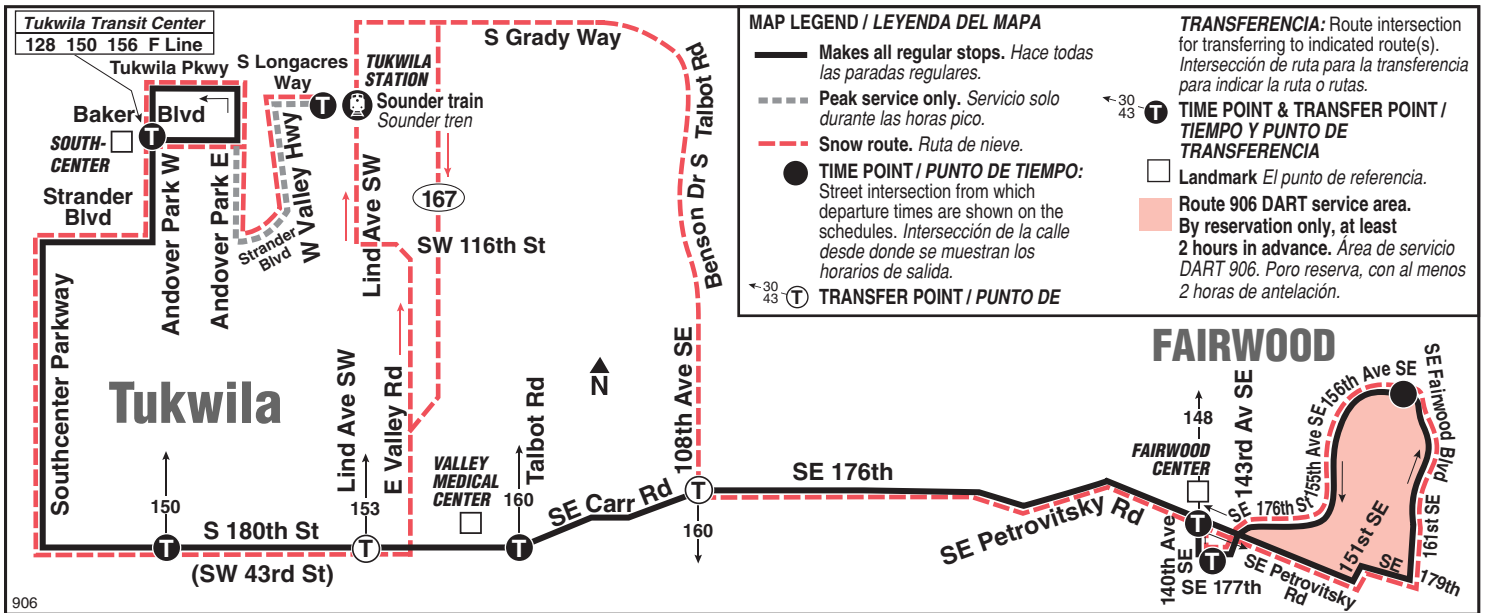

## Fairwood, Valley Medical Center, Southcenter, Tukwila Station

### DART Service Information

Fairwood accessible dial-a-ride transit (DART) offers you two transportation services: fixed and (limited) variable routing.

Route 906 provides DART service in portions of the Fairwood area (see map) at the following times:

## Route 906 Saturday to Fairwood

Servicio de al sábado a Fairwood

Southcenter		Valley Medical Center	Fairwood	
Tukwila TC Bay 1	S 180th St & Andover Pk W	S Carr Rd & Talbot Rd S	SE Petrovitsky Rd & 140th Ave SE	SE 177th St & 140th Ave SE
Stop #59312	Stop #58130	Stop #59370	Stop #59552	Stop #60161
9:30	9:38	9:45	9:55	9:59
10:30	10:38	10:45	10:55	10:59
11:30	11:38	11:45	11:55	11:59
<b>12:30</b>	<b>12:39</b>	<b>12:47</b>	<b>12:58</b>	<b>1:02</b>
<b>1:30</b>	<b>1:39</b>	<b>1:47</b>	<b>1:58</b>	<b>2:02</b>
<b>2:30</b>	<b>2:39</b>	<b>2:47</b>	<b>2:58</b>	<b>3:02</b>
<b>3:30</b>	<b>3:39</b>	<b>3:47</b>	<b>3:58</b>	<b>4:02</b>
<b>4:30</b>	<b>4:39</b>	<b>4:47</b>	<b>4:58</b>	<b>5:02</b>
<b>5:30</b>	<b>5:40</b>	<b>5:49</b>	<b>5:59</b>	<b>6:03</b>
<b>6:30</b>	<b>6:38</b>	<b>6:46</b>	<b>6:55</b>	<b>6:59</b>
<b>Bold</b> PM time				

## Route 906 Sunday to Fairwood

Servicio de domingo a Fairwood

Southcenter		Valley Medical Center	Fairwood	
Tukwila TC Bay 1	S 180th St & Andover Pk W	S Carr Rd & Talbot Rd S	SE Petrovitsky Rd & 140th Ave SE	SE 177th St & 140th Ave SE
Stop #59312	Stop #58130	Stop #59370	Stop #59552	Stop #60161
9:30	9:38	9:45	9:54	9:58
10:30	10:38	10:45	10:54	10:58
11:30	11:38	11:45	11:54	11:58
<b>12:30</b>	<b>12:39</b>	<b>12:47</b>	<b>12:57</b>	<b>1:01</b>
<b>1:30</b>	<b>1:39</b>	<b>1:47</b>	<b>1:57</b>	<b>2:01</b>
<b>2:30</b>	<b>2:39</b>	<b>2:47</b>	<b>2:57</b>	<b>3:01</b>
<b>3:30</b>	<b>3:39</b>	<b>3:47</b>	<b>3:57</b>	<b>4:01</b>
<b>4:30</b>	<b>4:39</b>	<b>4:47</b>	<b>4:57</b>	<b>5:01</b>
<b>5:30</b>	<b>5:39</b>	<b>5:48</b>	<b>5:57</b>	<b>6:01</b>
<b>6:30</b>	<b>6:38</b>	<b>6:46</b>	<b>6:53</b>	<b>6:57</b>
<b>Bold</b> PM time				