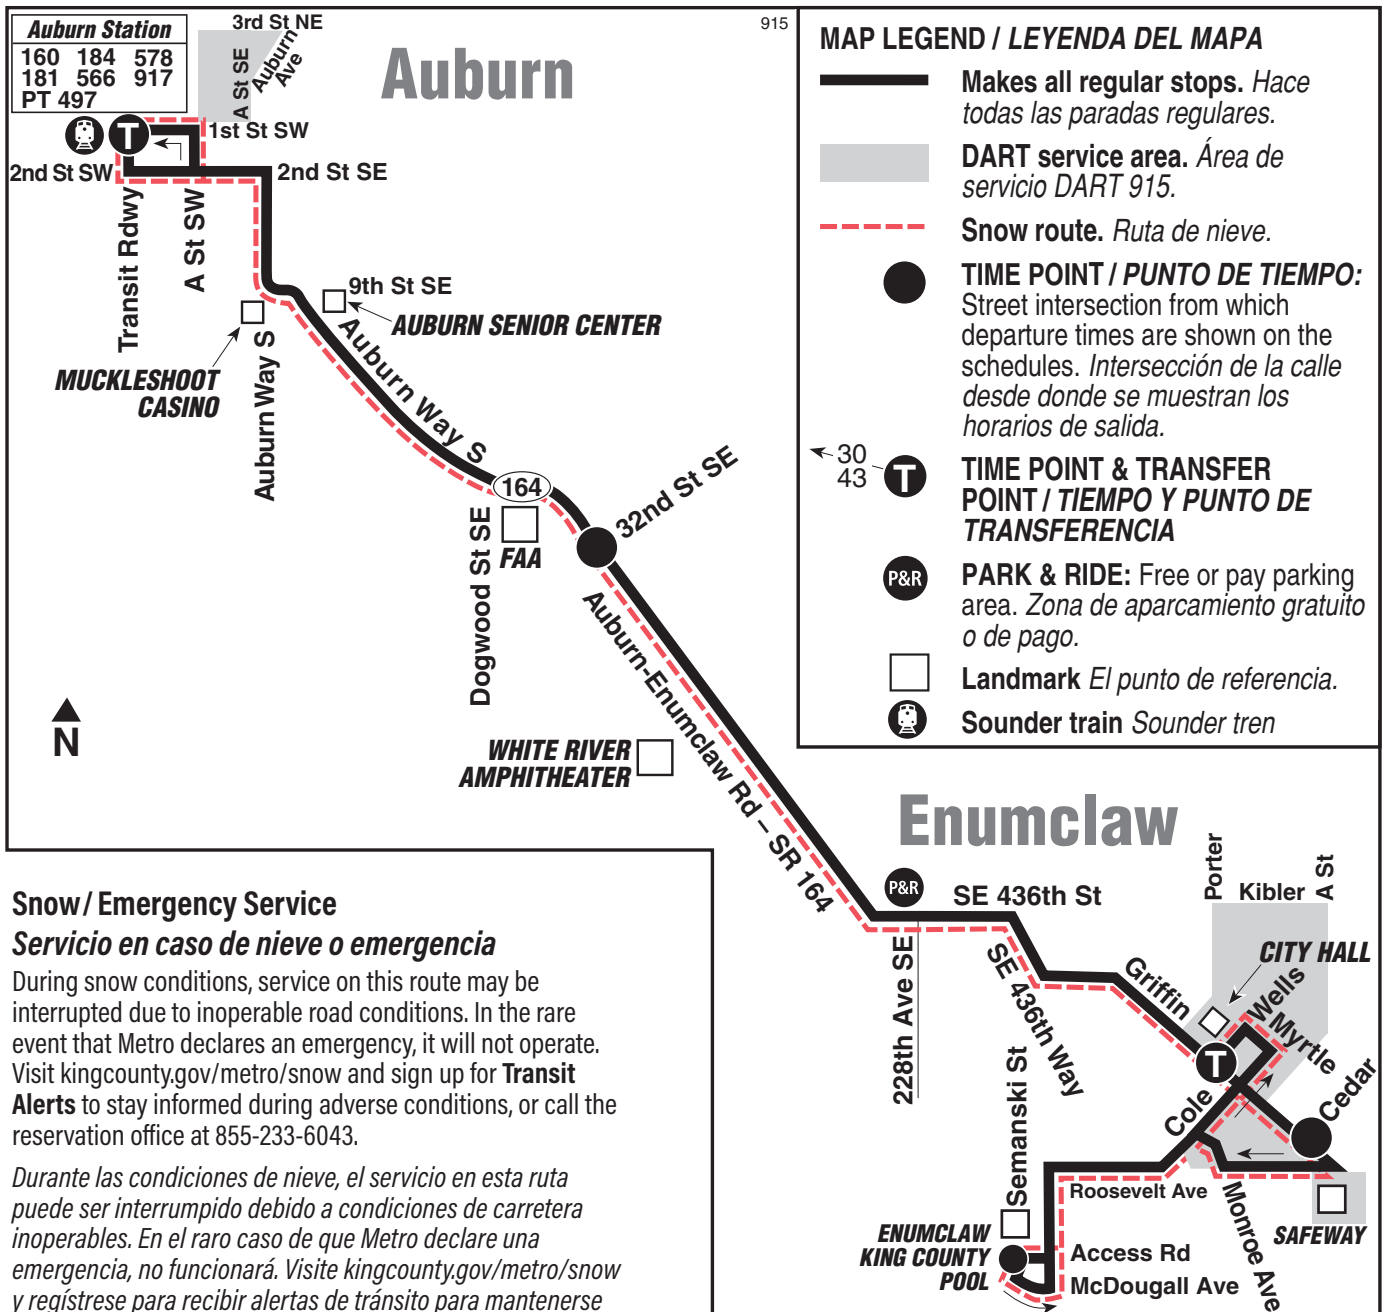

October 2, 2021 thru
March 18, 2022

Del 2 de octubre de 2021
al 18 de marzo de 2022

Auburn, Enumclaw

This route does not operate on Sundays or holidays.