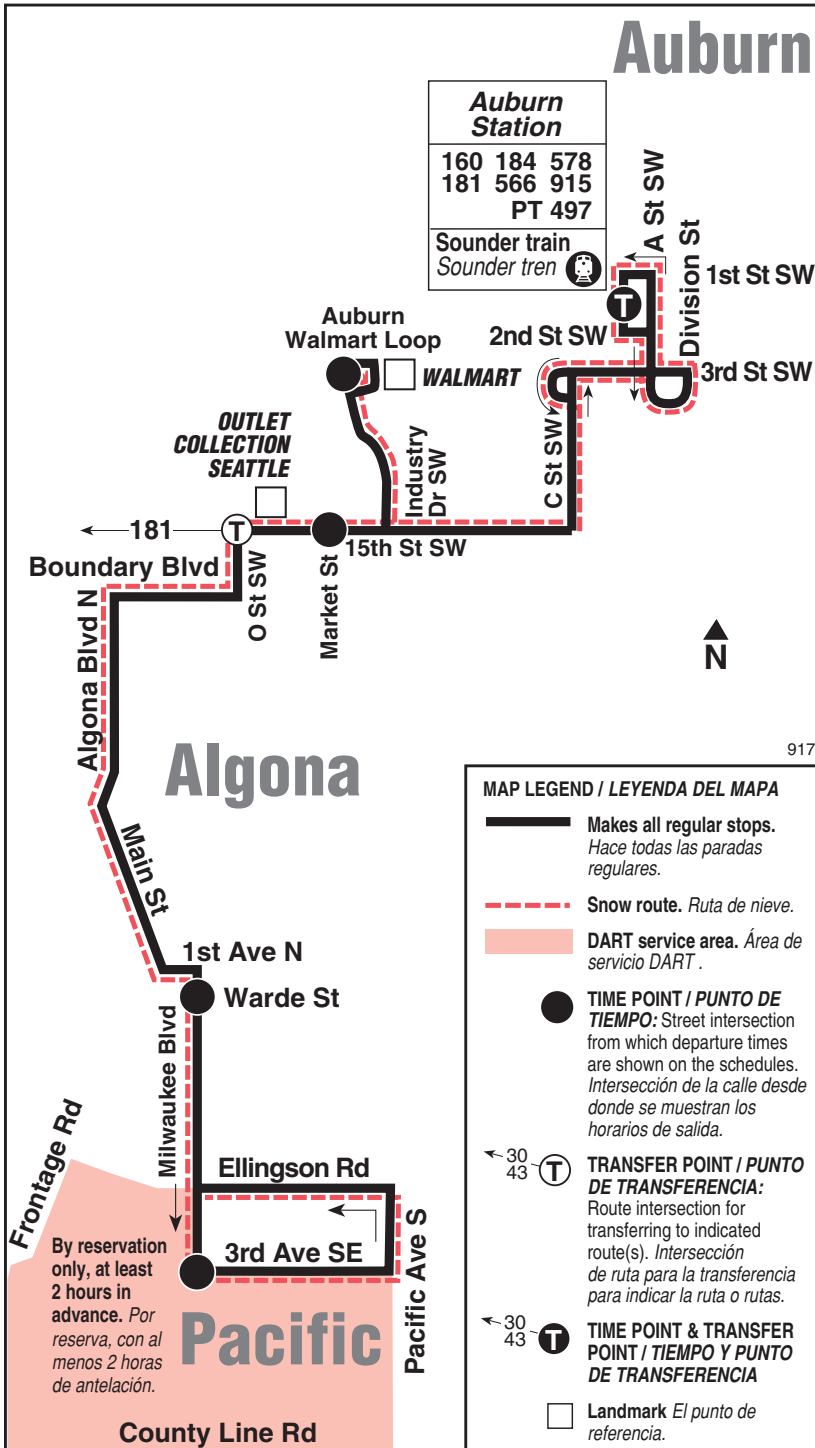

October 2, 2021 thru
March 18, 2022

Del 2 de octubre de 2021
al 18 de marzo de 2022

917

DART

Auburn, Algona, Pacific

DART Service Information

Algona/Pacific accessible dial-a-ride transit (DART) offers you two transportation services: fixed and (limited) variable routing.

Route 917 provides DART service in portions of the Pacific/Algona area (see map) at the following times:

- Monday thru Friday (except holidays): 5 a.m. - 7 p.m.
- Saturday & Sunday: 8:30 a.m. - 5 p.m.

In addition, Route 917 provides DART service (deviations from the fixed route by request) in the portions of Algona/Pacific that are shaded on the map.

Bold PM time
b Makes all regular stops on 15th St SW before/after completing Auburn Walmart loop.

Holiday Information

Información sobre días festivos

This route will operate its Sunday schedule on the following holidays. *Esta ruta operará según su horario de domingo en los siguientes días festivos.*

Route 917 Saturday to Auburn Station

Servicio de al sábado a Auburn Station

Pacific	Algona	Outlet Collection Seattle	
3rd Ave SE & Milwaukeee Blvd S	Milwaukeee Blvd S & Warde St	Auburn Walmart Loop	Auburn Sounder Station Bay 4
Stop #81144	Stop #81178	Stop #58345	Stop #57776
8:30	8:35	8:43	8:53
9:29	9:34	9:43	9:53
10:29	10:34	10:43	10:54
11:27	11:33	11:43	11:54
12:27	12:33	12:43	12:55
1:30	1:36	1:46	1:58
2:33	2:39	2:49	3:01
3:36	3:42	3:52	4:04
4:39	4:45	4:55	5:07