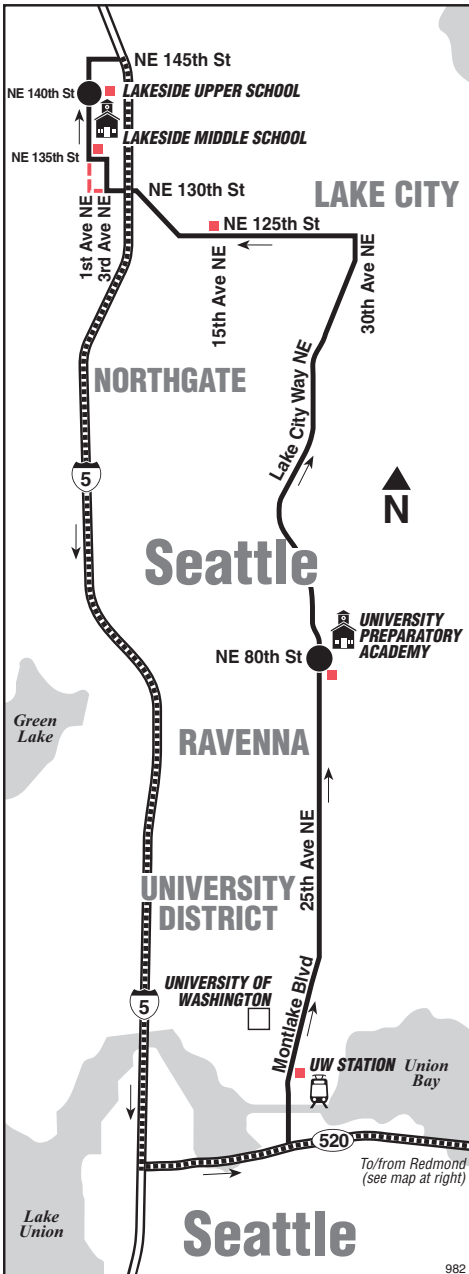

# 982

Serves University Preparatory Academy and Lakeside School

**Bear Creek P&R, Overlake Transit Center, Evergreen Station, UW, Ravenna, Haller Lake**

## Passenger Stops

- Bear Creek Park & Ride
- Overlake Transit Center, Bay 4 (AM)
- SR-520 / NE 40th St Station (Overlake Transit Center – PM)
- Clyde Hill / Yarrow Point Station
- Evergreen Point Station
- Montlake Blvd NE / NE Pacific Pl (UW Station / 1 Line – AM)
- 25th Ave NE / NE 80th St (University Prep)
- NE 125th St / 15th Ave NE (PM)
- 1st Ave NE / NE 135th St (Lakeside Middle School)
- 1st Ave NE / NE 140th St (Lakeside Upper School)

## Route 982 Monday thru Friday to Haller Lake

Servicio de lunes a viernes a Haller Lake

		Evergreen Station	Wedgwood	Lakeside School
Bear Creek P&R	156th Ave NE & NE 40th St	SR-520 & Evergreen Pt Rd	25th Ave NE & NE 80th St	1st Ave NE & NE 140th St
Stop #81755	Stop #71339	Stop #71355	Stop #25798	Stop #81294
7:08	7:19	7:31	7:52‡	8:08
‡ Estimated time.				

## Route 982 Monday thru Friday to Bear Creek P&R

Servicio de lunes a viernes a Bear Creek Park & Ride

Wedgwood	Lakeside School	Evergreen Station	Redmond Technology Station	
25th Ave NE & NE 80th St	1st Ave NE & NE 140th St	SR-520 & Evergreen Pt Rd	SR-520 & NE 40th St Ramp	Bear Creek P&R
Stop #25798	Stop #81294	Stop #71348	Stop #71336	Stop #81755
<b>3:12b</b>	<b>3:33</b>	<b>4:07‡</b>	<b>4:15‡</b>	<b>4:25‡</b>
<b>Bold</b> PM time				
<b>b</b> Trip starts 25th Ave NE & NE 80th St 1-3 minutes earlier.				
‡ Estimated time.				