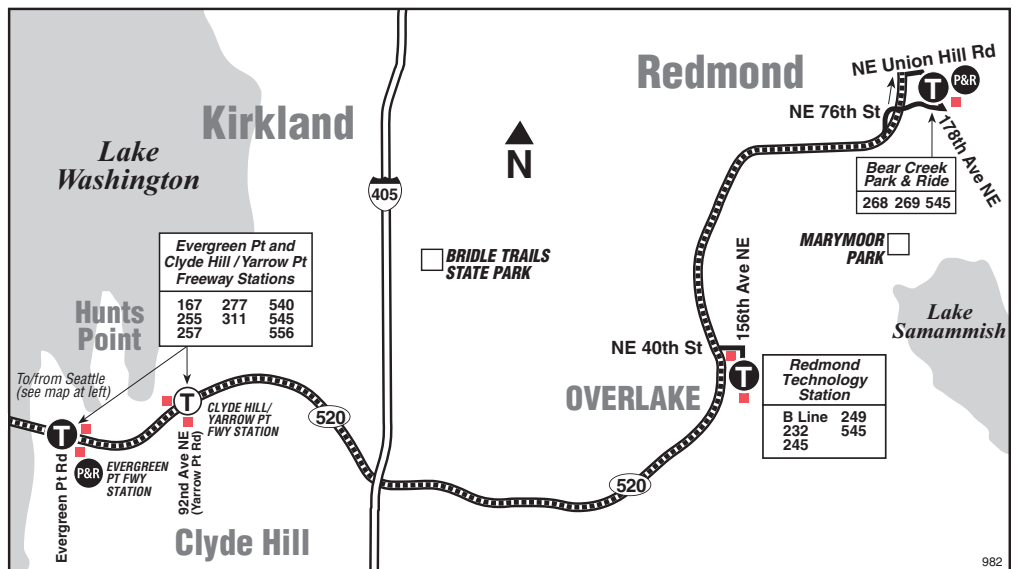

# 982

Serves University Preparatory Academy and Lakeside School

**Bear Creek P&R, Overlake Transit Center, Evergreen Station, UW, Ravenna, Haller Lake**

## Passenger Stops

- Bear Creek Park & Ride
- Overlake Transit Center, Bay 4 (AM)
- SR-520 / NE 40th St Station (Overlake Transit Center – PM)
- Clyde Hill / Yarrow Point Station
- Evergreen Point Station
- Montlake Blvd NE / NE Pacific Pl (UW Station / 1 Line – AM)
- 25th Ave NE / NE 80th St (University Prep)
- NE 125th St / 15th Ave NE (PM)
- 1st Ave NE / NE 135th St (Lakeside Middle School)
- 1st Ave NE / NE 140th St (Lakeside Upper School)

## Route 982 Monday thru Friday to Haller Lake

Servicio de lunes a viernes a Haller Lake

		Evergreen Station	Wedgwood	Lakeside School
Bear Creek P&R	156th Ave NE & NE 40th St	SR-520 & Evergreen Pt Rd	25th Ave NE & NE 80th St	1st Ave NE & NE 140th St
Stop #81755	Stop #71339	Stop #71355	Stop #25798	Stop #81294
7:08	7:19	7:31	7:52‡	8:08
‡ Estimated time.				

## Route 982 Monday thru Friday to Bear Creek P&R

Servicio de lunes a viernes a Bear Creek Park & Ride

Wedgwood	Lakeside School	Evergreen Station	Redmond Technology Station	
25th Ave NE & NE 80th St	1st Ave NE & NE 140th St	SR-520 & Evergreen Pt Rd	SR-520 & NE 40th St Ramp	Bear Creek P&R
Stop #25798	Stop #81294	Stop #71348	Stop #71336	Stop #81755
<b>3:12b</b>	<b>3:33</b>	<b>4:07‡</b>	<b>4:15‡</b>	<b>4:25‡</b>
<b>Bold</b> PM time				
<b>b</b> Trip starts 25th Ave NE & NE 80th St 1-3 minutes earlier.				
‡ Estimated time.				