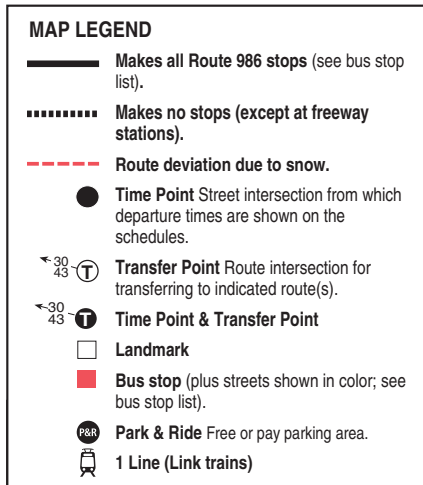

### Passenger Stops

- Houghton P&R, Bay 2 (AM), Bay 1 (PM)
- NE 68th St / 6th St S (108th Ave NE) (PM)
- S Kirkland P&R
- Yarrow Point Station
- Evergreen Point Station
- Montlake Blvd E / E Shelby St (AM)
- 25th Ave NE / NE 80 St (University Prep)
- NE 125th St / 15th Ave NE (PM)
- 1st Ave NE / NE 135th St (Lakeside Middle School)
- 1st Ave NE / NE 140th St (Lakeside Upper School)

## Route 986 Monday thru Friday to Houghton P&R

Servicio de lunes a viernes a Houghton Park & Ride

Wedgwood	Lakeside School	Evergreen Station		
25th Ave NE & NE 80th St	1st Ave NE & NE 140th St	SR-520 & Evergreen Pt Rd	South Kirkland P&R	Houghton P&R Bay 1
Stop #25798	Stop #81294	Stop #71348	Stop #74450	Stop #70684
<b>3:15b</b>	<b>3:36</b>	<b>4:10‡</b>	<b>4:17‡</b>	<b>4:30‡</b>
<b>Bold</b> PM time				
<b>b</b> Trip starts 25th Ave NE & NE 80th St 1-3 minutes earlier.				
‡ Estimated time.				

## Route 986 Fare Information

Use your ORCA card to ride Metro, Sound Transit, Community Transit and Pierce Transit buses. Purchase ORCA cards and ticketbooks (tickets valid on Metro, only) from your school's business office. **The cash fare for this route is \$5.25 one-way or \$189 per month.** For fares on Metro's regular service, see "What To Pay".