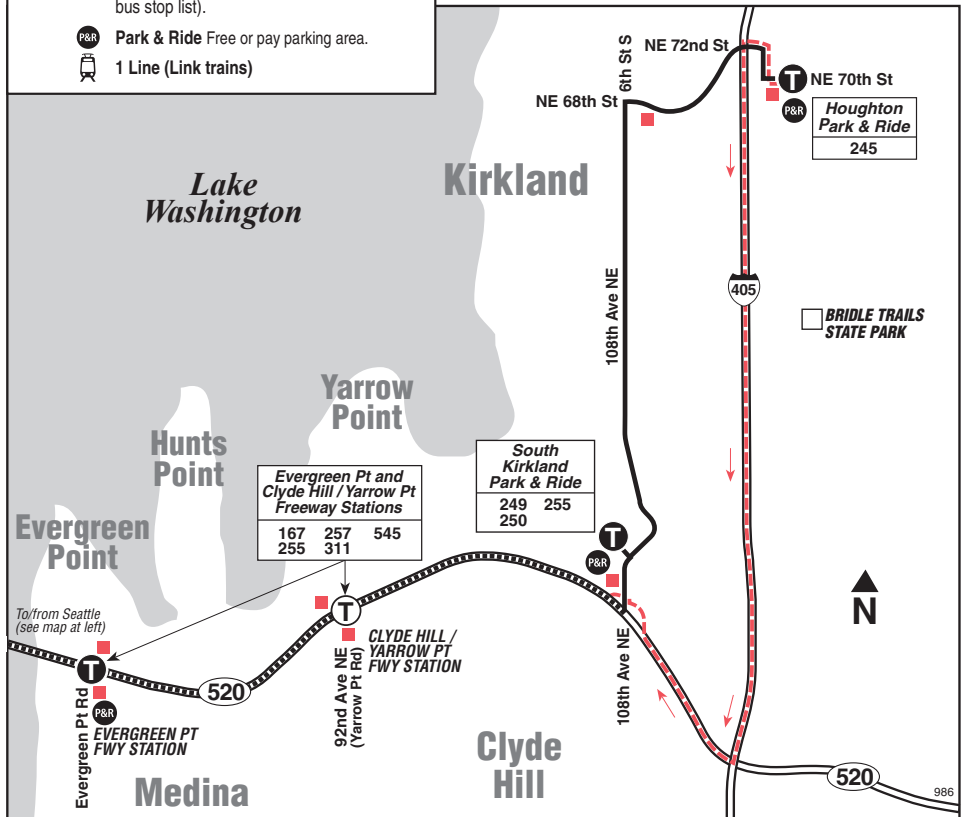

# 986

Serves University Preparatory Academy and Lakeside School

Houghton P&R, S Kirkland P&R, Clyde Hill/  
Yarrow Point Station, Evergreen Point Station,  
Montlake, Ravenna, Haller Lake

### Passenger Stops

- Houghton P&R, Bay 2 (AM), Bay 1 (PM)
- NE 68th St / 6th St S (108th Ave NE) (PM)
- S Kirkland P&R
- Yarrow Point Station
- Evergreen Point Station
- Montlake Blvd E / E Shelby St (AM)
- 25th Ave NE / NE 80 St (University Prep)
- NE 125th St / 15th Ave NE (PM)
- 1st Ave NE / NE 135th St (Lakeside Middle School)
- 1st Ave NE / NE 140th St (Lakeside Upper School)

## Route 986 Monday thru Friday to Haller Lake

Servicio de lunes a viernes a Haller Lake

		Evergreen Station	Montlake	Wedgwood	Lakeside School
Houghton P&R Bay 2	South Kirkland P&R	SR-520 & Evergreen Pt Rd	Montlake Blvd E & E Shelby St	25th Ave NE & NE 80th St	1st Ave NE & NE 140th St
Stop #72314	Stop #74450	Stop #71355	Stop #25752	Stop #25798	Stop #81294
7:13	7:21	7:27	7:35‡	7:48	8:04‡
‡ Estimated time.					

## Route 986 Monday thru Friday to Houghton P&R

Servicio de lunes a viernes a Houghton Park & Ride

Wedgwood	Lakeside School	Evergreen Station		
25th Ave NE & NE 80th St	1st Ave NE & NE 140th St	SR-520 & Evergreen Pt Rd	South Kirkland P&R	Houghton P&R Bay 1
Stop #25798	Stop #81294	Stop #71348	Stop #74450	Stop #70684
<b>3:15b</b>	<b>3:36</b>	<b>4:10‡</b>	<b>4:17‡</b>	<b>4:30‡</b>
<b>Bold</b> PM time				
<b>b</b> Trip starts 25th Ave NE & NE 80th St 1-3 minutes earlier.				
‡ Estimated time.				