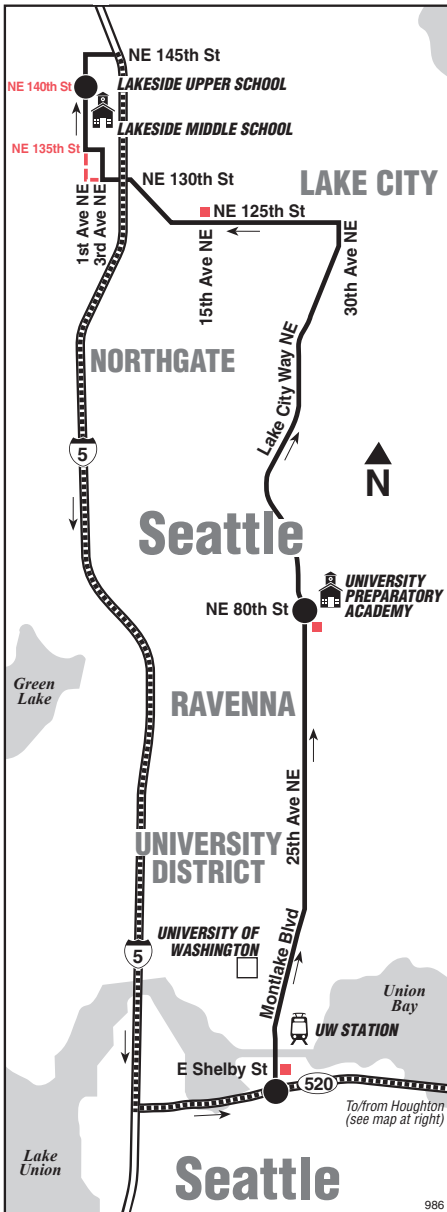

# 986

Serves University Preparatory Academy and Lakeside School

Houghton P&R, S Kirkland P&R, Clyde Hill/  
Yarrow Point Station, Evergreen Point Station,  
Montlake, Ravenna, Haller Lake

### Passenger Stops

- Houghton P&R, Bay 2 (AM), Bay 1 (PM)
- NE 68th St / 6th St S (108th Ave NE) (PM)
- S Kirkland P&R
- Yarrow Point Station
- Evergreen Point Station
- Montlake Blvd E / E Shelby St (AM)
- 25th Ave NE / NE 80 St (University Prep)
- NE 125th St / 15th Ave NE (PM)
- 1st Ave NE / NE 135th St (Lakeside Middle School)
- 1st Ave NE / NE 140th St (Lakeside Upper School)

## Route 986 Monday thru Friday to Haller Lake

Servicio de lunes a viernes a Haller Lake

		Evergreen Station	Montlake	Wedgwood	Lakeside School
Houghton P&R Bay 2	South Kirkland P&R	SR-520 & Evergreen Pt Rd	Montlake Blvd E & E Shelby St	25th Ave NE & NE 80th St	1st Ave NE & NE 140th St
Stop #72314	Stop #74450	Stop #71355	Stop #25752	Stop #25798	Stop #81294
7:13	7:21	7:27	7:35‡	7:48	8:04‡
‡ Estimated time.					

## Route 986 Monday thru Friday to Houghton P&R

Servicio de lunes a viernes a Houghton Park & Ride

Wedgwood	Lakeside School	Evergreen Station		
25th Ave NE & NE 80th St	1st Ave NE & NE 140th St	SR-520 & Evergreen Pt Rd	South Kirkland P&R	Houghton P&R Bay 1
Stop #25798	Stop #81294	Stop #71348	Stop #74450	Stop #70684
<b>3:15b</b>	<b>3:36</b>	<b>4:10‡</b>	<b>4:17‡</b>	<b>4:30‡</b>
<b>Bold</b> PM time				
<b>b</b> Trip starts 25th Ave NE & NE 80th St 1-3 minutes earlier.				
‡ Estimated time.				