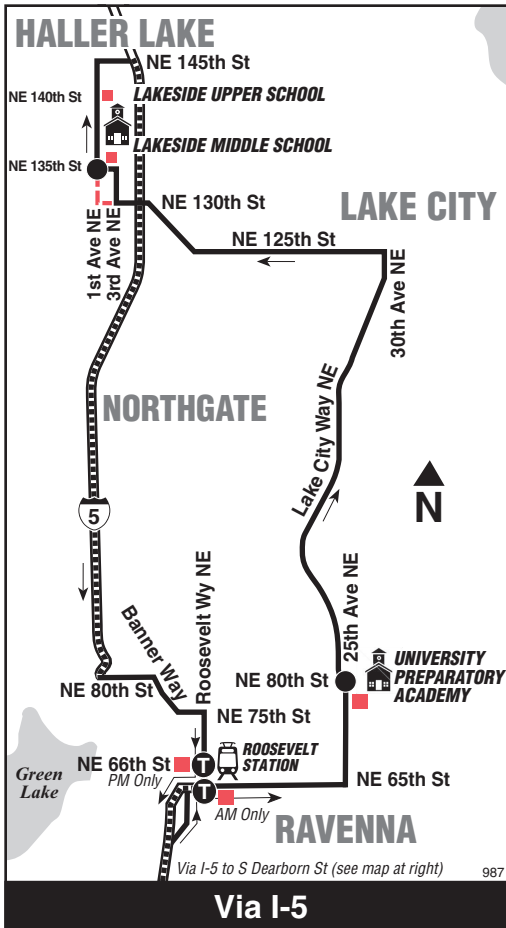

Effective September 1, 2021

A partir del 1 de septiembre de 2021

Serves University Preparatory Academy and Lakeside School

South Park, Rainier Beach, Seward Park,  
Mt Baker Transit Center, Ravenna, Roosevelt,  
Haller Lake

**Passenger Stops**

- S Cloverdale St / 8th Ave S (12th Ave S - PM)
- S Henderson St / Rainier Ave S
- Seward Pk Ave S / S Othello St
- S Genesee St / 39th Ave S (Cascadia Ave - PM)
- Mount Baker Transit Center (Bay 1 - AM Bay 2 - PM)
- S Dearborn St / Corwin Pl S
- NE 65th St / Roosevelt Way NE (AM)
- Roosevelt Way NE / NE 66th St (PM)
- 25th Ave NE / NE 80th St (University Prep - AM)
- NE 135th St / 1st Ave NE (Lakeside Middle School)
- 1st Ave NE / NE 140th St (Lakeside Upper School)

## Route 987 Monday thru Friday to Haller Lake

Servicio de lunes a viernes a Haller Lake

South Park	Rainier Beach				Wedgwood	Lakeside School
S Cloverdale St & 8th Ave S	S Henderson St & Rainier Ave S	Mount Baker TC Bay 1	S Dearborn St & Corwin PI S	Roosevelt Link Station Bay 1	25th Ave NE & NE 80th St	1st Ave NE & NE 135th St
Stop #32120	Stop #31135	Stop #8401	Stop #55875	Stop #16430	Stop #25798	Stop #75304
6:53x	7:07x	7:21x	7:29x‡	7:42x‡	7:48x‡	8:02bx‡
<b>b</b> Trip ends 1st Ave NE & NE 140th St several minutes later. <b>x</b> Express Trip. <b>‡</b> Estimated time.						

## Route 987 Monday thru Friday to Rainier Beach, South Park

Servicio de lunes a viernes a Rainier Beach, South Park

Lakeside School				Rainier Beach	South Park
1st Ave NE & NE 135th St	Roosevelt Link Station Bay 4	S Dearborn St & Corwin PI S	Mount Baker TC Bay 2	S Henderson St & Rainier Ave S	S Cloverdale St & 12th Av S
Stop #75304	Stop #23421	Stop #55940	Stop #8402	Stop #34544	Stop #31680
<b>3:33bx</b>	<b>3:46x‡</b>	<b>4:14x‡</b>	<b>4:22x‡</b>	<b>4:38x‡</b>	<b>4:51x‡</b>
<b>Bold</b> PM time <b>b</b> Trip starts 1st Ave NE & NE 135th St 1-3 minutes earlier. <b>x</b> Express Trip. <b>‡</b> Estimated time.					