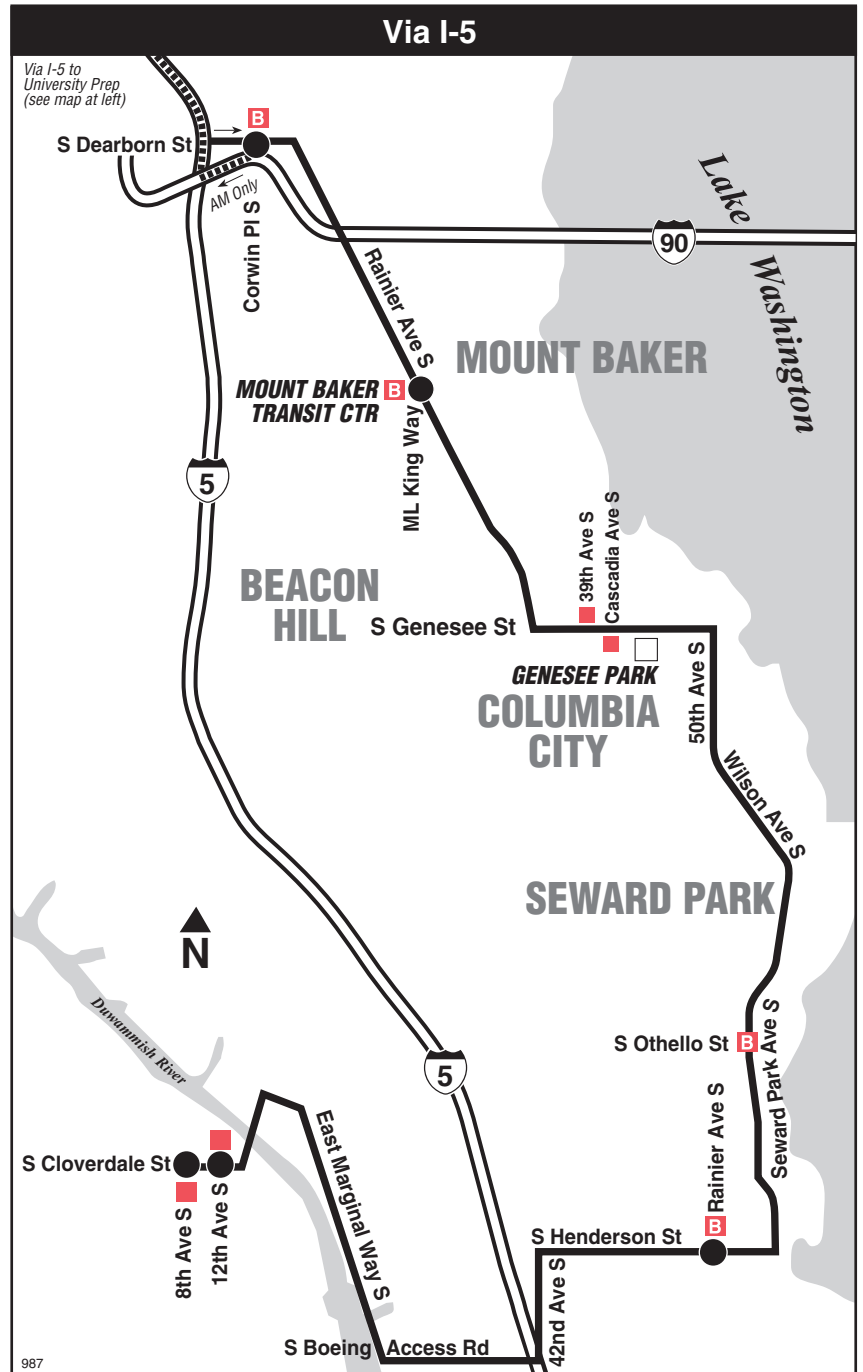

Effective September 1, 2021

A partir del 1 de septiembre de 2021

Serves University Preparatory Academy and Lakeside School

South Park, Rainier Beach, Seward Park,  
Mt Baker Transit Center, Ravenna, Roosevelt,  
Haller Lake

**Passenger Stops**

- S Cloverdale St / 8th Ave S (12th Ave S - PM)
- S Henderson St / Rainier Ave S
- Seward Pk Ave S / S Othello St
- S Genesee St / 39th Ave S (Cascadia Ave - PM)
- Mount Baker Transit Center (Bay 1 - AM Bay 2 - PM)
- S Dearborn St / Corwin Pl S
- NE 65th St / Roosevelt Way NE (AM)
- Roosevelt Way NE / NE 66th St (PM)
- 25th Ave NE / NE 80th St (University Prep - AM)
- NE 135th St / 1st Ave NE (Lakeside Middle School)
- 1st Ave NE / NE 140th St (Lakeside Upper School)

## Route 987 Monday thru Friday to Haller Lake

Servicio de lunes a viernes a Haller Lake

South Park	Rainier Beach				Wedgwood	Lakeside School
S Cloverdale St & 8th Ave S	S Henderson St & Rainier Ave S	Mount Baker TC Bay 1	S Dearborn St & Corwin PI S	Roosevelt Link Station Bay 1	25th Ave NE & NE 80th St	1st Ave NE & NE 135th St
Stop #32120	Stop #31135	Stop #8401	Stop #55875	Stop #16430	Stop #25798	Stop #75304
6:53x	7:07x	7:21x	7:29x‡	7:42x‡	7:48x‡	8:02bx‡
<b>b</b> Trip ends 1st Ave NE & NE 140th St several minutes later. <b>x</b> Express Trip. <b>‡</b> Estimated time.						

## Route 987 Monday thru Friday to Rainier Beach, South Park

Servicio de lunes a viernes a Rainier Beach, South Park

Lakeside School				Rainier Beach	South Park
1st Ave NE & NE 135th St	Roosevelt Link Station Bay 4	S Dearborn St & Corwin PI S	Mount Baker TC Bay 2	S Henderson St & Rainier Ave S	S Cloverdale St & 12th Av S
Stop #75304	Stop #23421	Stop #55940	Stop #8402	Stop #34544	Stop #31680
<b>3:33bx</b>	<b>3:46x‡</b>	<b>4:14x‡</b>	<b>4:22x‡</b>	<b>4:38x‡</b>	<b>4:51x‡</b>
<b>Bold</b> PM time <b>b</b> Trip starts 1st Ave NE & NE 135th St 1-3 minutes earlier. <b>x</b> Express Trip. <b>‡</b> Estimated time.					