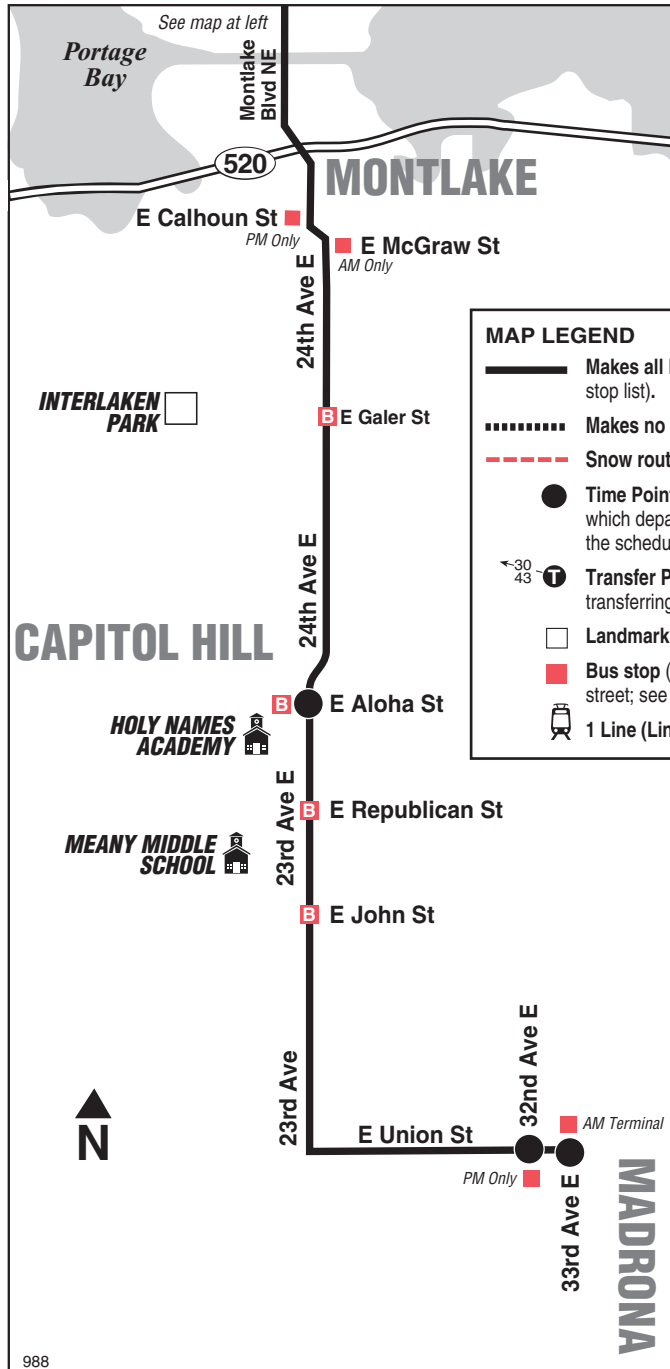

Effective September 1, 2021

A partir del 1 de septiembre de 2021

988

Serves University Preparatory Academy and Lakeside School

Madrona, Montlake, UW Station, Roosevelt Station, Haller Lake

MAP LEGEND

- Makes all Route 988 stops (see bus stop list).
- Makes no stops.
- Snow route deviation.
- Time Point Street intersection from which departure times are shown on the schedules.
- Transfer Point Route intersection for transferring to indicated route(s).
- Landmark
- Bus stop ("B" indicates both sides of street; see bus stop list).
- 1 Line (Link)

Route 988 Monday thru Friday to Haller Lake

Servicio de lunes a viernes a Haller Lake

Madrona	Capitol Hill		Wedgwood	Lakeside School
33rd Ave & E Union St	23rd Ave E & E Aloha St	UW Station Bay 4	25th Ave NE & NE 80th St	1st Ave NE & NE 135th St
Stop #2940	Stop #29280	Stop #25755	Stop #25798	Stop #75304
7:24	7:30	7:37‡	7:46‡	8:01b‡
b Trip ends 1st Ave NE & NE 140th St several minutes later. ‡ Estimated time.				

Route 988 Monday thru Friday to Madrona

Servicio de lunes a viernes a Madrona

Lakeside School			Capitol Hill	Madrona
1st Ave NE & NE 135th St	Roosevelt Link Station Bay 1	UW Station Bay 3	23rd Ave E & E Aloha St	E Union St & 32nd Ave
Stop #75304	Stop #16430	Stop #25240	Stop #29254	Stop #3250
3:34bx	3:47x‡	4:04x‡	4:13x‡	4:19x‡
Bold PM time b Trip starts 1st Ave NE & NE 135th St 1-3 minutes earlier. x Express Trip. ‡ Estimated time.				

Service Information

This route operates only when Lakeside School and University Prep are in session.

Passenger Stops

- 1st Ave NE / NE 135th St (Lakeside Middle School)
- 1st Ave NE / NE 140th St (Lakeside Upper School)
- 25th Ave NE / NE 80th St (AM only)
- NE 65th St / Roosevelt Way NE (PM only)
- 25th Ave NE / NE 47th St
- Montlake Blvd NE / NE Pacific Pl
- 24th Ave E / E McGraw St (E Calhoun St - PM)
- 24th Ave E / E Galer St
- 23rd Ave E / E Aloha St
- 23rd Ave E / E Republican St
- 23rd Ave E / E John St
- E Union St / 33rd Ave E (32nd Ave E - PM)