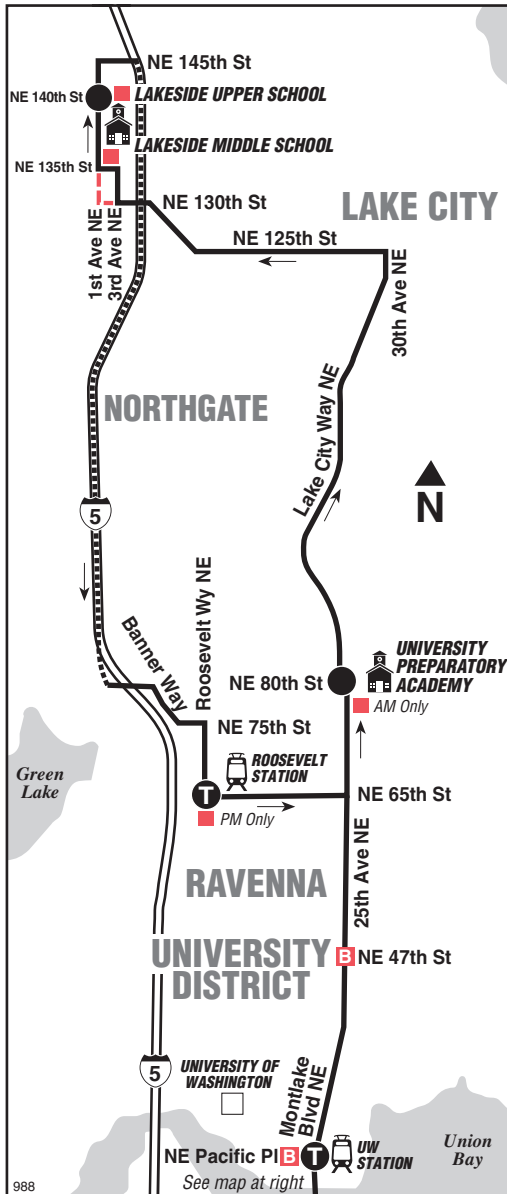

Effective September 1, 2021

A partir del 1 de septiembre de 2021

988

Serves University Preparatory Academy and Lakeside School

Madrona, Montlake, UW Station, Roosevelt Station, Haller Lake

MAP LEGEND

- Makes all Route 988 stops (see bus stop list).
- Makes no stops.
- Snow route deviation.
- Time Point Street intersection from which departure times are shown on the schedules.
- Transfer Point Route intersection for transferring to indicated route(s).
- Landmark
- Bus stop ("B" indicates both sides of street; see bus stop list).
- 1 Line (Link)

Route 988 Monday thru Friday to Haller Lake

Servicio de lunes a viernes a Haller Lake

Madrona	Capitol Hill		Wedgwood	Lakeside School
33rd Ave & E Union St	23rd Ave E & E Aloha St	UW Station Bay 4	25th Ave NE & NE 80th St	1st Ave NE & NE 135th St
Stop #2940	Stop #29280	Stop #25755	Stop #25798	Stop #75304
7:24	7:30	7:37‡	7:46‡	8:01b‡
b Trip ends 1st Ave NE & NE 140th St several minutes later. ‡ Estimated time.				

Route 988 Monday thru Friday to Madrona

Servicio de lunes a viernes a Madrona

Lakeside School			Capitol Hill	Madrona
1st Ave NE & NE 135th St	Roosevelt Link Station Bay 1	UW Station Bay 3	23rd Ave E & E Aloha St	E Union St & 32nd Ave
Stop #75304	Stop #16430	Stop #25240	Stop #29254	Stop #3250
3:34bx	3:47x‡	4:04x‡	4:13x‡	4:19x‡
Bold PM time b Trip starts 1st Ave NE & NE 135th St 1-3 minutes earlier. x Express Trip. ‡ Estimated time.				

Service Information

This route operates only when Lakeside School and University Prep are in session.

Passenger Stops

- 1st Ave NE / NE 135th St (Lakeside Middle School)
- 1st Ave NE / NE 140th St (Lakeside Upper School)
- 25th Ave NE / NE 80th St (AM only)
- NE 65th St / Roosevelt Way NE (PM only)
- 25th Ave NE / NE 47th St
- Montlake Blvd NE / NE Pacific Pl
- 24th Ave E / E McGraw St (E Calhoun St - PM)
- 24th Ave E / E Galer St
- 23rd Ave E / E Aloha St
- 23rd Ave E / E Republican St
- 23rd Ave E / E John St
- E Union St / 33rd Ave E (32nd Ave E - PM)