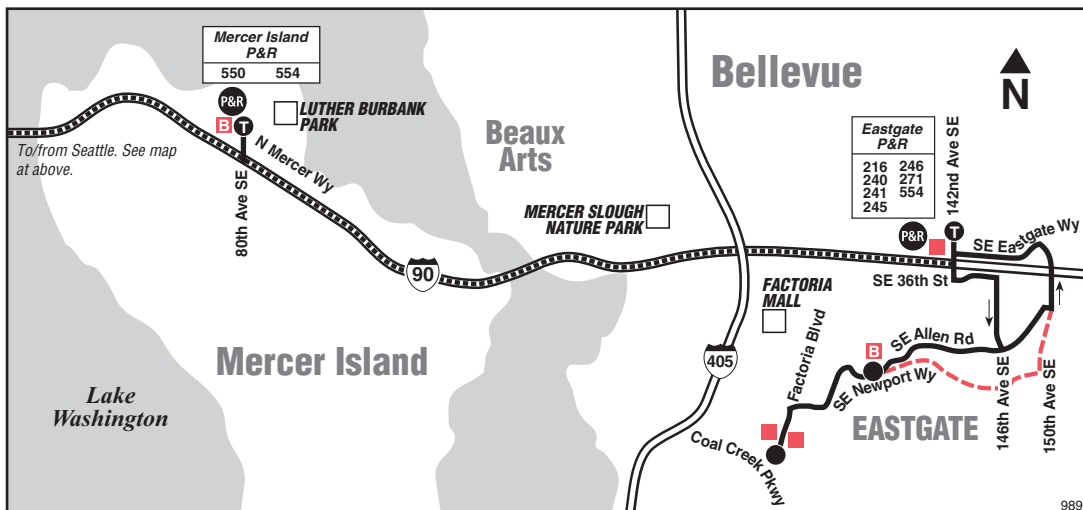

Passenger Stops

- Factoria Blvd SE / Coal Creek Pkwy SE
- SE Allen Rd / SE Newport Way
- Eastgate P&R (Bay 2, AM; Bay 1, PM)
- Eastgate Freeway Station
- Mercer Island P&R (Bay 1, AM; Bay 2, PM)
- 25th Ave NE / NE 80th St (University Prep - AM)
- 1st Ave NE / NE 135th St (Lakeside Middle School)
- 1st Ave NE / NE 140th St (Lakeside Upper School)
- Meridian Ave N / N 150th St (Evergreen School)

Route 989 Monday thru Friday to Haller Lake

Servicio de lunes a viernes a Haller Lake

			Wedgwood	Lakeside School		Parkwood
Factoria Blvd & Coal Creek Pkwy	Eastgate P&R Bay 2	Mercer Island P&R	25th Ave NE & NE 80th St	1st Ave NE & NE 135th St	1st Ave NE & NE 140th St	Meridian Ave N & N 150th St
Stop #64840	Stop #67015	Stop #64140	Stop #25798	Stop #75304	Stop #81294	Stop #16330
6:51	7:03	7:16	7:47‡	8:00‡	8:13w	8:17
w Bus leaves at this time. It arrives several minutes earlier. ‡ Estimated time.						

Route 989 Monday thru Friday to Factoria

Servicio de lunes a viernes a Factoria

Parkwood	Lakeside School					
Meridian Ave N & N 150th St	1st Ave NE & NE 135th St	1st Ave NE & NE 140th St	Mercer Island P&R	Eastgate P&R Bay 1	SE Newport Way & SE Allen Rd	Factoria Blvd & Coal Creek Pkwy
Stop #16330	Stop #75304	Stop #81294	Stop #64065	Stop #67014	Stop #64760	Stop #64790
3:20	3:34w	3:37	4:25‡	4:33‡	4:44‡	4:49‡
Bold PM time w Bus leaves at this time. It arrives several minutes earlier. ‡ Estimated time.						

Adverse Weather Information

During adverse weather conditions when Metro cannot safely negotiate certain roadways, Route 989 will not serve SE 36th St, 146th Ave SE and SE Allen Rd. Service will be rerouted to SE Newport Way and 150th Ave SE in both directions. Under severe conditions, Route 987 could be canceled. For additional snow route information, call Metro at 206-553-3000, or visit Metro at kingcounty.gov/metro. For school cancelation information, call your school and/or listen to local media reports.