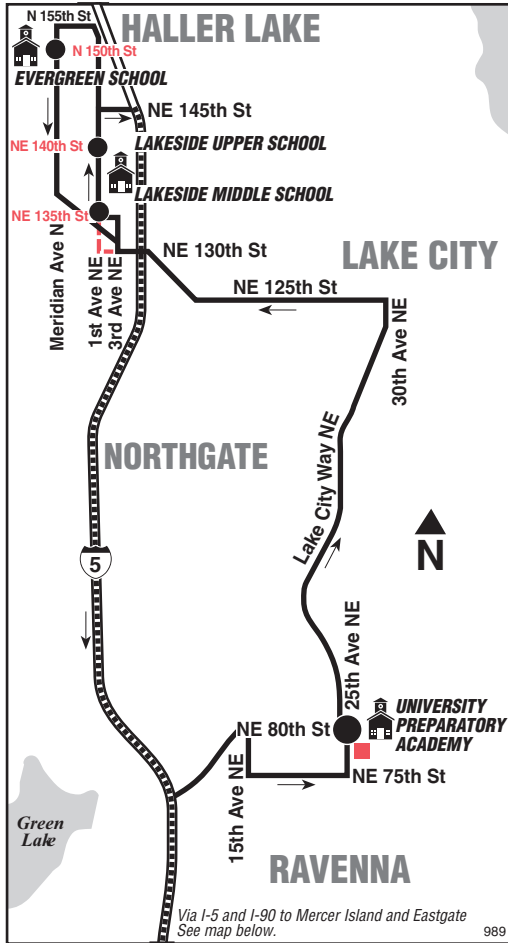

Effective September 1, 2021

A partir del 1 de septiembre de 2021

989

Serves University Preparatory Academy, Lakeside School and Evergreen School

Factoria, Eastgate, Eastgate P&R, Mercer Island P&R, Ravenna, Haller Lake

Passenger Stops

- Factoria Blvd SE / Coal Creek Pkwy SE
- SE Allen Rd / SE Newport Way
- Eastgate P&R (Bay 2, AM; Bay 1, PM)
- Eastgate Freeway Station
- Mercer Island P&R (Bay 1, AM; Bay 2, PM)
- 25th Ave NE / NE 80th St (University Prep - AM)
- 1st Ave NE / NE 135th St (Lakeside Middle School)
- 1st Ave NE / NE 140th St (Lakeside Upper School)
- Meridian Ave N / N 150th St (Evergreen School)

Route 989 Monday thru Friday to Haller Lake

Servicio de lunes a viernes a Haller Lake

			Wedgwood	Lakeside School		Parkwood
Factoria Blvd & Coal Creek Pkwy	Eastgate P&R Bay 2	Mercer Island P&R	25th Ave NE & NE 80th St	1st Ave NE & NE 135th St	1st Ave NE & NE 140th St	Meridian Ave N & N 150th St
Stop #64840	Stop #67015	Stop #64140	Stop #25798	Stop #75304	Stop #81294	Stop #16330
6:51	7:03	7:16	7:47‡	8:00‡	8:13w	8:17
w Bus leaves at this time. It arrives several minutes earlier. ‡ Estimated time.						

Route 989 Monday thru Friday to Factoria

Servicio de lunes a viernes a Factoria

Parkwood	Lakeside School					
Meridian Ave N & N 150th St	1st Ave NE & NE 135th St	1st Ave NE & NE 140th St	Mercer Island P&R	Eastgate P&R Bay 1	SE Newport Way & SE Allen Rd	Factoria Blvd & Coal Creek Pkwy
Stop #16330	Stop #75304	Stop #81294	Stop #64065	Stop #67014	Stop #64760	Stop #64790
3:20	3:34w	3:37	4:25‡	4:33‡	4:44‡	4:49‡
Bold PM time w Bus leaves at this time. It arrives several minutes earlier. ‡ Estimated time.						