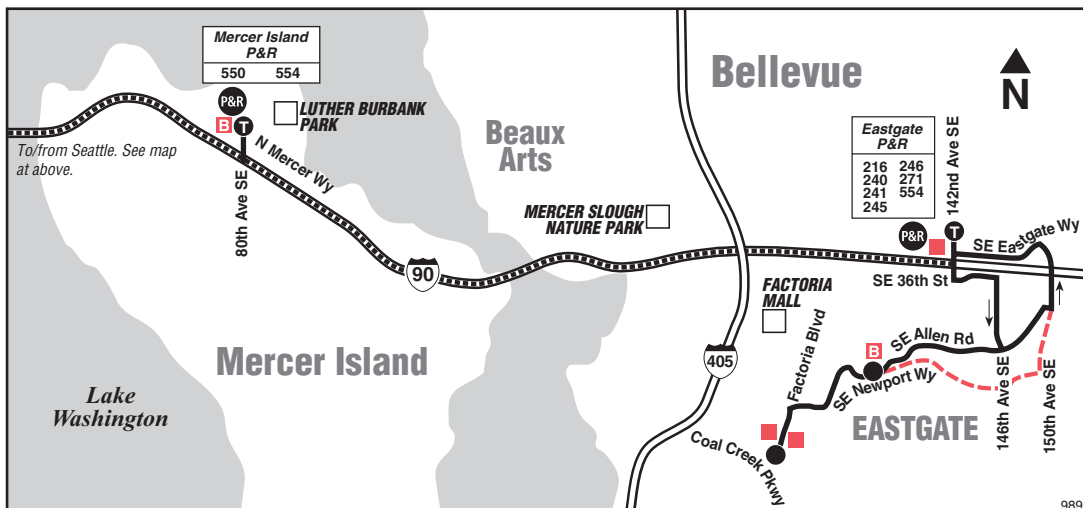

Passenger Stops

- Factoria Blvd SE / Coal Creek Pkwy SE
- SE Allen Rd / SE Newport Way
- Eastgate P&R (Bay 2, AM; Bay 1, PM)
- Eastgate Freeway Station
- Mercer Island P&R (Bay 1, AM; Bay 2, PM)
- 25th Ave NE / NE 80th St (University Prep - AM)
- 1st Ave NE / NE 135th St (Lakeside Middle School)
- 1st Ave NE / NE 140th St (Lakeside Upper School)
- Meridian Ave N / N 150th St (Evergreen School)

Route 989 Monday thru Friday to Haller Lake

Servicio de lunes a viernes a Haller Lake

			Wedgwood	Lakeside School		Parkwood
Factoria Blvd & Coal Creek Pkwy	Eastgate P&R Bay 2	Mercer Island P&R	25th Ave NE & NE 80th St	1st Ave NE & NE 135th St	1st Ave NE & NE 140th St	Meridian Ave N & N 150th St
Stop #64840	Stop #67015	Stop #64140	Stop #25798	Stop #75304	Stop #81294	Stop #16330
6:51	7:03	7:16	7:47‡	8:00‡	8:13w	8:17
w Bus leaves at this time. It arrives several minutes earlier. ‡ Estimated time.						

Route 989 Monday thru Friday to Factoria

Servicio de lunes a viernes a Factoria

Parkwood	Lakeside School					
Meridian Ave N & N 150th St	1st Ave NE & NE 135th St	1st Ave NE & NE 140th St	Mercer Island P&R	Eastgate P&R Bay 1	SE Newport Way & SE Allen Rd	Factoria Blvd & Coal Creek Pkwy
Stop #16330	Stop #75304	Stop #81294	Stop #64065	Stop #67014	Stop #64760	Stop #64790
3:20	3:34w	3:37	4:25‡	4:33‡	4:44‡	4:49‡
Bold PM time w Bus leaves at this time. It arrives several minutes earlier. ‡ Estimated time.						

Adverse Weather Information

During adverse weather conditions when Metro cannot safely negotiate certain roadways, Route 989 will not serve SE 36th St, 146th Ave SE and SE Allen Rd. Service will be rerouted to SE Newport Way and 150th Ave SE in both directions. Under severe conditions, Route 987 could be canceled. For additional snow route information, call Metro at 206-553-3000, or visit Metro at kingcounty.gov/metro. For school cancelation information, call your school and/or listen to local media reports.