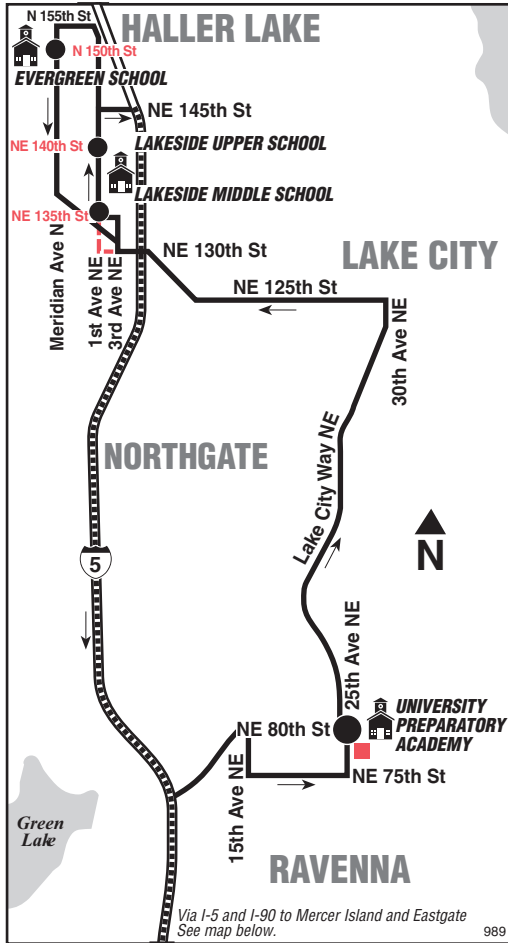

Effective September 1,
2021

A partir del 1 de
septiembre de 2021

989

Serves University Preparatory Academy, Lakeside School and Evergreen School

Factoria, Eastgate, Eastgate P&R, Mercer Island P&R, Ravenna, Haller Lake

Passenger Stops

- Factoria Blvd SE / Coal Creek Pkwy SE
- SE Allen Rd / SE Newport Way
- Eastgate P&R (Bay 2, AM; Bay 1, PM)
- Eastgate Freeway Station
- Mercer Island P&R (Bay 1, AM; Bay 2, PM)
- 25th Ave NE / NE 80th St (University Prep - AM)
- 1st Ave NE / NE 135th St (Lakeside Middle School)
- 1st Ave NE / NE 140th St (Lakeside Upper School)
- Meridian Ave N / N 150th St (Evergreen School)

Route 989 Monday thru Friday to Haller Lake

Servicio de lunes a viernes a Haller Lake

			Wedgwood	Lakeside School		Parkwood
Factoria Blvd & Coal Creek Pkwy	Eastgate P&R Bay 2	Mercer Island P&R	25th Ave NE & NE 80th St	1st Ave NE & NE 135th St	1st Ave NE & NE 140th St	Meridian Ave N & N 150th St
Stop #64840	Stop #67015	Stop #64140	Stop #25798	Stop #75304	Stop #81294	Stop #16330
6:51	7:03	7:16	7:47‡	8:00‡	8:13w	8:17
w Bus leaves at this time. It arrives several minutes earlier. ‡ Estimated time.						

Route 989 Monday thru Friday to Factoria

Servicio de lunes a viernes a Factoria

Parkwood	Lakeside School					
Meridian Ave N & N 150th St	1st Ave NE & NE 135th St	1st Ave NE & NE 140th St	Mercer Island P&R	Eastgate P&R Bay 1	SE Newport Way & SE Allen Rd	Factoria Blvd & Coal Creek Pkwy
Stop #16330	Stop #75304	Stop #81294	Stop #64065	Stop #67014	Stop #64760	Stop #64790
3:20	3:34w	3:37	4:25‡	4:33‡	4:44‡	4:49‡
Bold PM time w Bus leaves at this time. It arrives several minutes earlier. ‡ Estimated time.						