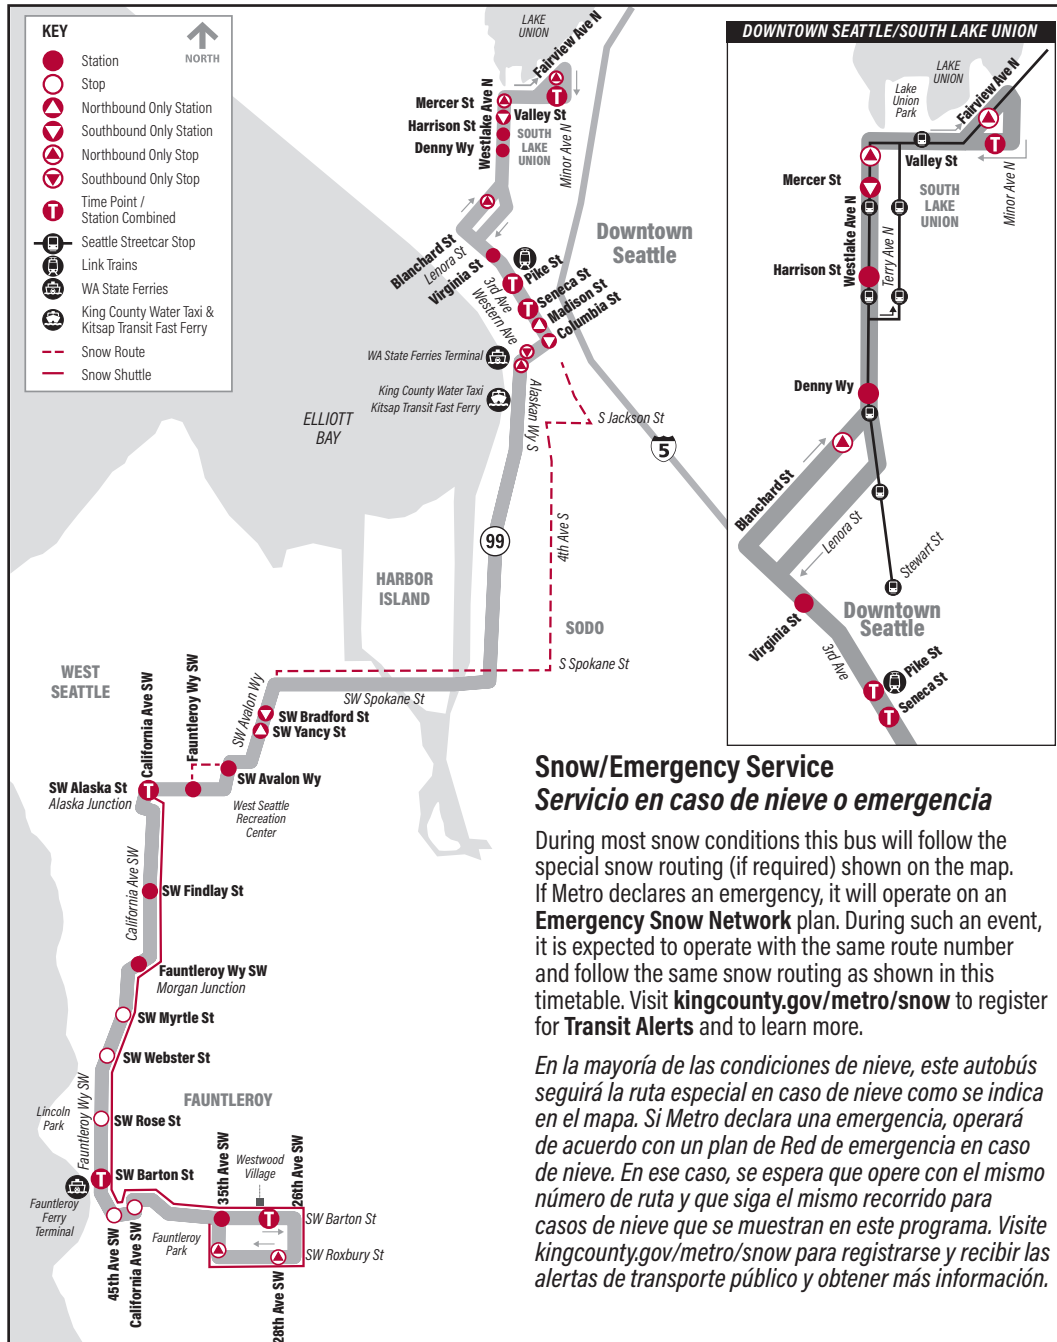

Westwood Village, Fautleroy, Alaska Junction, West Seattle, Downtown Seattle, South Lake Union

Snow/Emergency Service Servicio en caso de nieve o emergencia

During most snow conditions this bus will follow the special snow routing (if required) shown on the map. If Metro declares an emergency, it will operate on an **Emergency Snow Network** plan. During such an event, it is expected to operate with the same route number and follow the same snow routing as shown in this timetable. Visit kingcounty.gov/metro/snow to register for **Transit Alerts** and to learn more.

C Line Monday thru Friday to Downtown Seattle, S Lake Union

Servicio de lunes a viernes al centro de Seattle, S Lake Union

Westwood Village	Fauntleroy		Downtown Seattle	South Lake Union
SW Barton St & 26th Ave SW	Fauntleroy Ferry Terminal	Alaska Junction Bay 1	3rd Ave & Seneca St	Fairview Ave N & Valley St
Stop #22557	Stop #19670	Stop #19862	Stop #558	Stop #10325
4:21	4:28	4:39	5:00	5:13
4:54	5:01	5:12	5:33	5:46
5:10	5:17	5:28	5:49	6:02
Operates approximately every 10 minutes or better in this timeframe.				
6:03	6:10	6:22	6:44	7:03
6:15	6:22	6:34	6:56	7:15
6:27	6:34	6:46	7:08	7:27
6:39	6:46	6:58	7:20	7:39
6:51	6:58	7:10	7:32	7:45
7:06	7:13	7:25	7:47	8:00
7:21	7:28	7:40	8:01	8:14
7:36	7:43	7:54	8:15	8:28
7:51	7:58	8:09	8:30	8:43
8:11	8:17	8:28	8:49	9:02
8:31	8:37	8:48	9:09	9:21
8:51	8:57	9:08	9:28	9:40
9:11	9:17	9:27	9:47	9:59
9:41	9:47	9:57	10:17	10:29
10:11	10:17	10:27	10:47	10:59
10:41	10:47	10:57	11:17	11:29
11:11	11:17	11:27	11:47	11:59
11:41	11:47	11:57	12:17	12:29
12:11	12:17	12:27	12:47	12:59
1:11	1:17	1:27	1:47	1:59
2:11	2:17	2:27	2:47	2:59
3:11	3:17	3:27	3:47	3:59
Bold PM time				