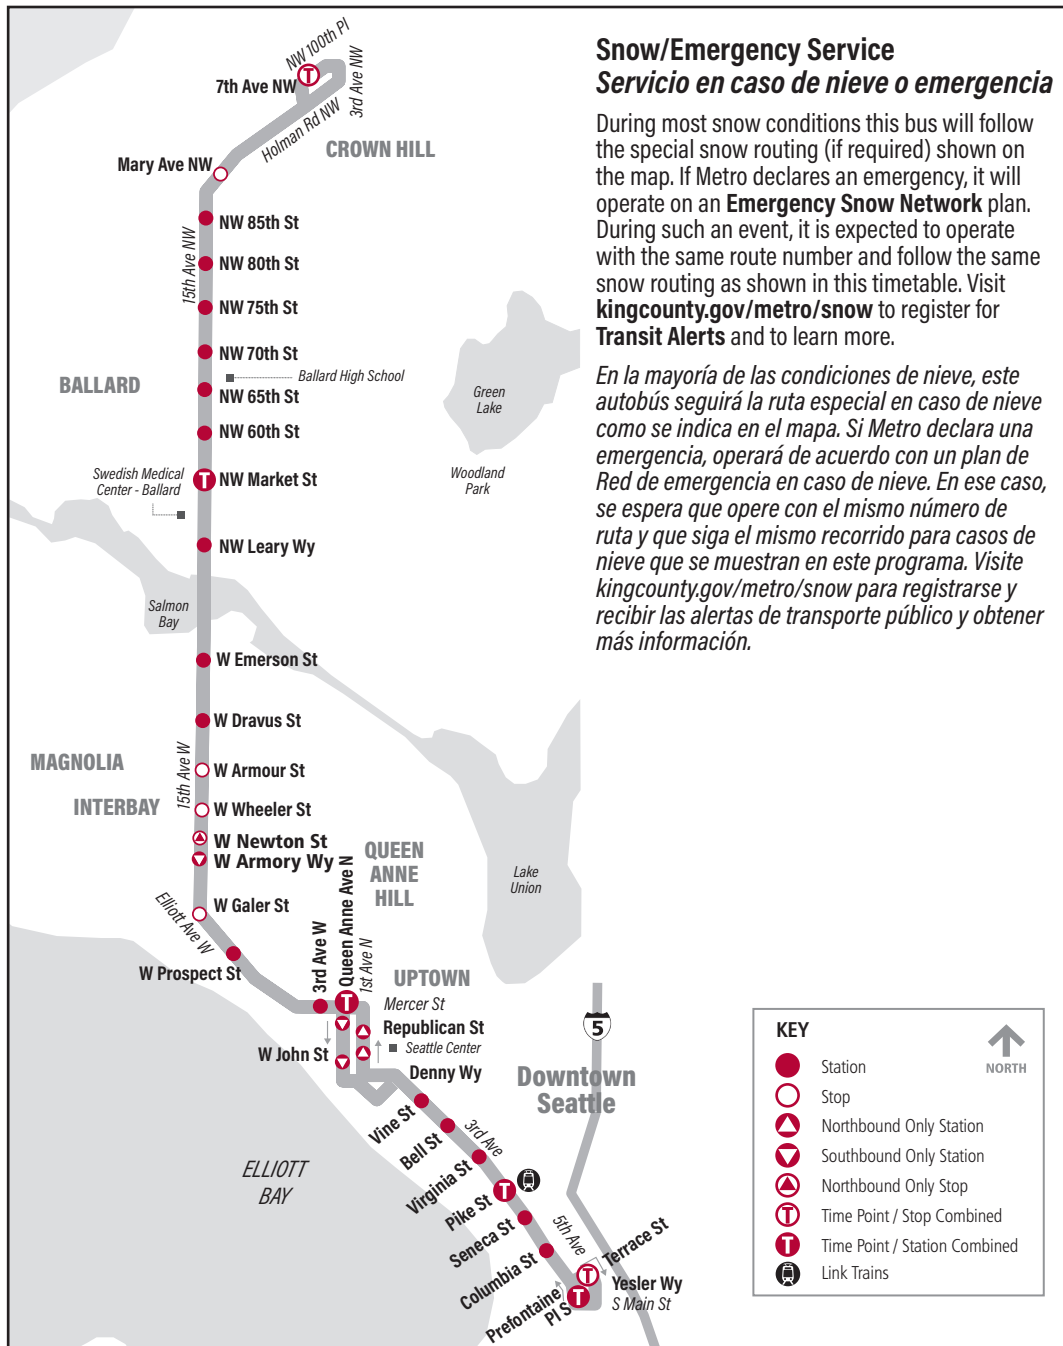

Crown Hill, Ballard, Interbay, Uptown, Downtown Seattle

Snow/Emergency Service Servicio en caso de nieve o emergencia

During most snow conditions this bus will follow the special snow routing (if required) shown on the map. If Metro declares an emergency, it will operate on an **Emergency Snow Network** plan. During such an event, it is expected to operate with the same route number and follow the same snow routing as shown in this timetable. Visit kingcounty.gov/metro/snow to register for **Transit Alerts** and to learn more.

En la mayoría de las condiciones de nieve, este autobús seguirá la ruta especial en caso de nieve como se indica en el mapa. Si Metro declara una emergencia, operará de acuerdo con un plan de Red de emergencia en caso de nieve. En ese caso, se espera que opere con el mismo número de ruta y que siga el mismo recorrido para casos de nieve que se muestran en este programa. Visite kingcounty.gov/metro/snow para registrarse y recibir las alertas de transporte público y obtener más información.