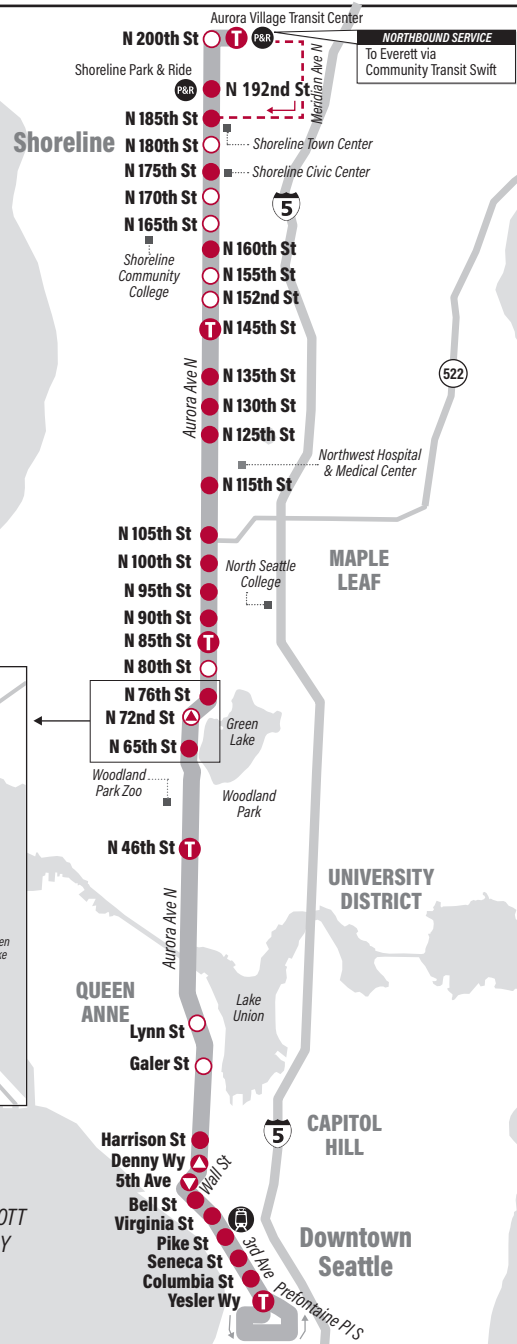

KEY

- Station
- Stop
- Northbound Only Stop
- Northbound Only Station
- Southbound Only Station
- Time Point / Station Combined
- Link Trains
- Park & Ride
- Snow Route

↑ NORTH

E Line Monday thru Friday to Downtown Seattle

E Line Monday thru Friday to Aurora Village Transit Center

Servicio de lunes a viernes a Aurora Village Centro de Tránsito

Downtown Seattle	Fremont	Green Lake	Bitter Lake	Aurora Village TC
Prefontaine Pl S & Yesler Way	Aurora Ave N & N 46th St	Aurora Ave N & N 85th St	Aurora Ave N & N 145th St	Aurora Village TC Bay 3
Stop #1610	Stop #75409	Stop #7730	Stop #75820	Stop #16103
4:00	4:15	4:22	4:31	4:42
4:54	5:09	5:16	5:25	5:36
5:24	5:39	5:46	5:55	6:06
5:44	5:59	6:06	6:15	6:26
Operates approximately every 10 minutes or better in this timeframe.				
8:08	8:25	8:31	8:43	8:55
8:20	8:37	8:43	8:55	9:07
8:32	8:49	8:55	9:07	9:19
8:44	9:01	9:07	9:19	9:31
8:56	9:13	9:19	9:31	9:43
9:11	9:28	9:34	9:46	9:58
9:26	9:43	9:49	10:01	10:13
9:41	9:58	10:04	10:16	10:28
9:56	10:13	10:19	10:31	10:43
10:11	10:28	10:34	10:46	10:58
10:26	10:43	10:49	11:01	11:12
10:41	10:58	11:04	11:14	11:25
10:56	11:12	11:18	11:28	11:39
11:11	11:26	11:32	11:42	11:53
11:39	11:54	12:00	12:10	12:21
12:09	12:24	12:30	12:40	12:51
12:41b	12:56	1:02	1:12	1:23
1:11b	1:26	1:32	1:42	1:53
2:11b	2:26	2:32	2:42	2:53
2:57b	3:12	3:18	3:28	3:39
Bold PM time				
b Trip starts SODO Busway & S Royal Brougham Way 1-3 minutes earlier.				