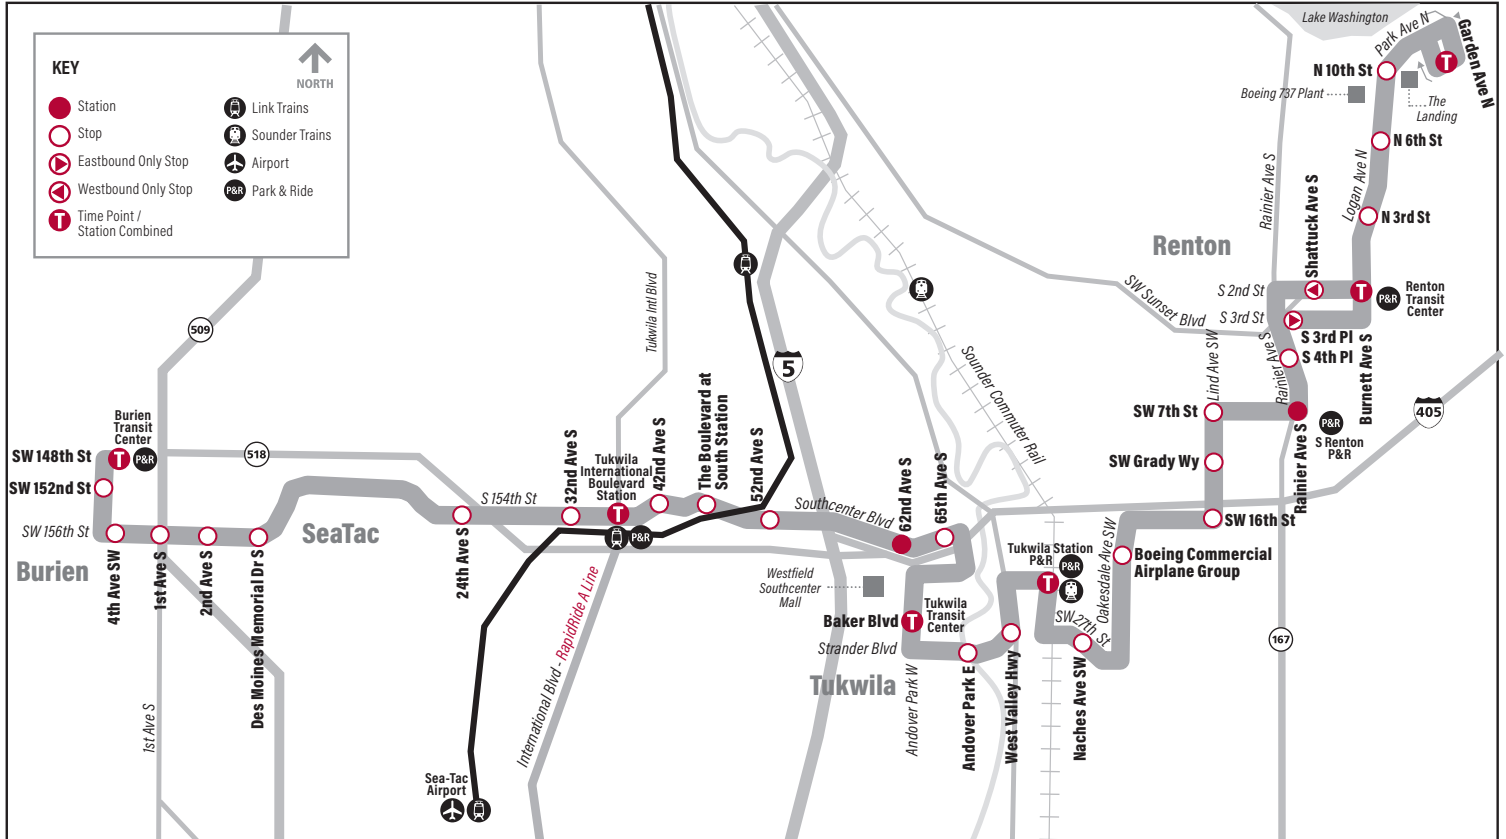

Moving forward together

October 2, 2021 thru March 18, 2022

Del 2 de octubre de 2021 al 18 de marzo de 2022

RAPIDRIDE

F Line

Burien Transit Center, SeaTac, Tukwila International Boulevard Station, Tukwila Sounder Station, Renton Transit Center, The Landing

Snow/Emergency Service Servicio en caso de nieve o emergencia

During most snow conditions this bus will follow the special snow routing (if required) shown on the map. If Metro declares an emergency, it will operate on an **Emergency Snow Network** plan. During such an event, it is expected to operate with the same route number and follow the same snow routing as shown in this timetable. Visit kingcounty.gov/metro/snow to register for **Transit Alerts** and to learn more.