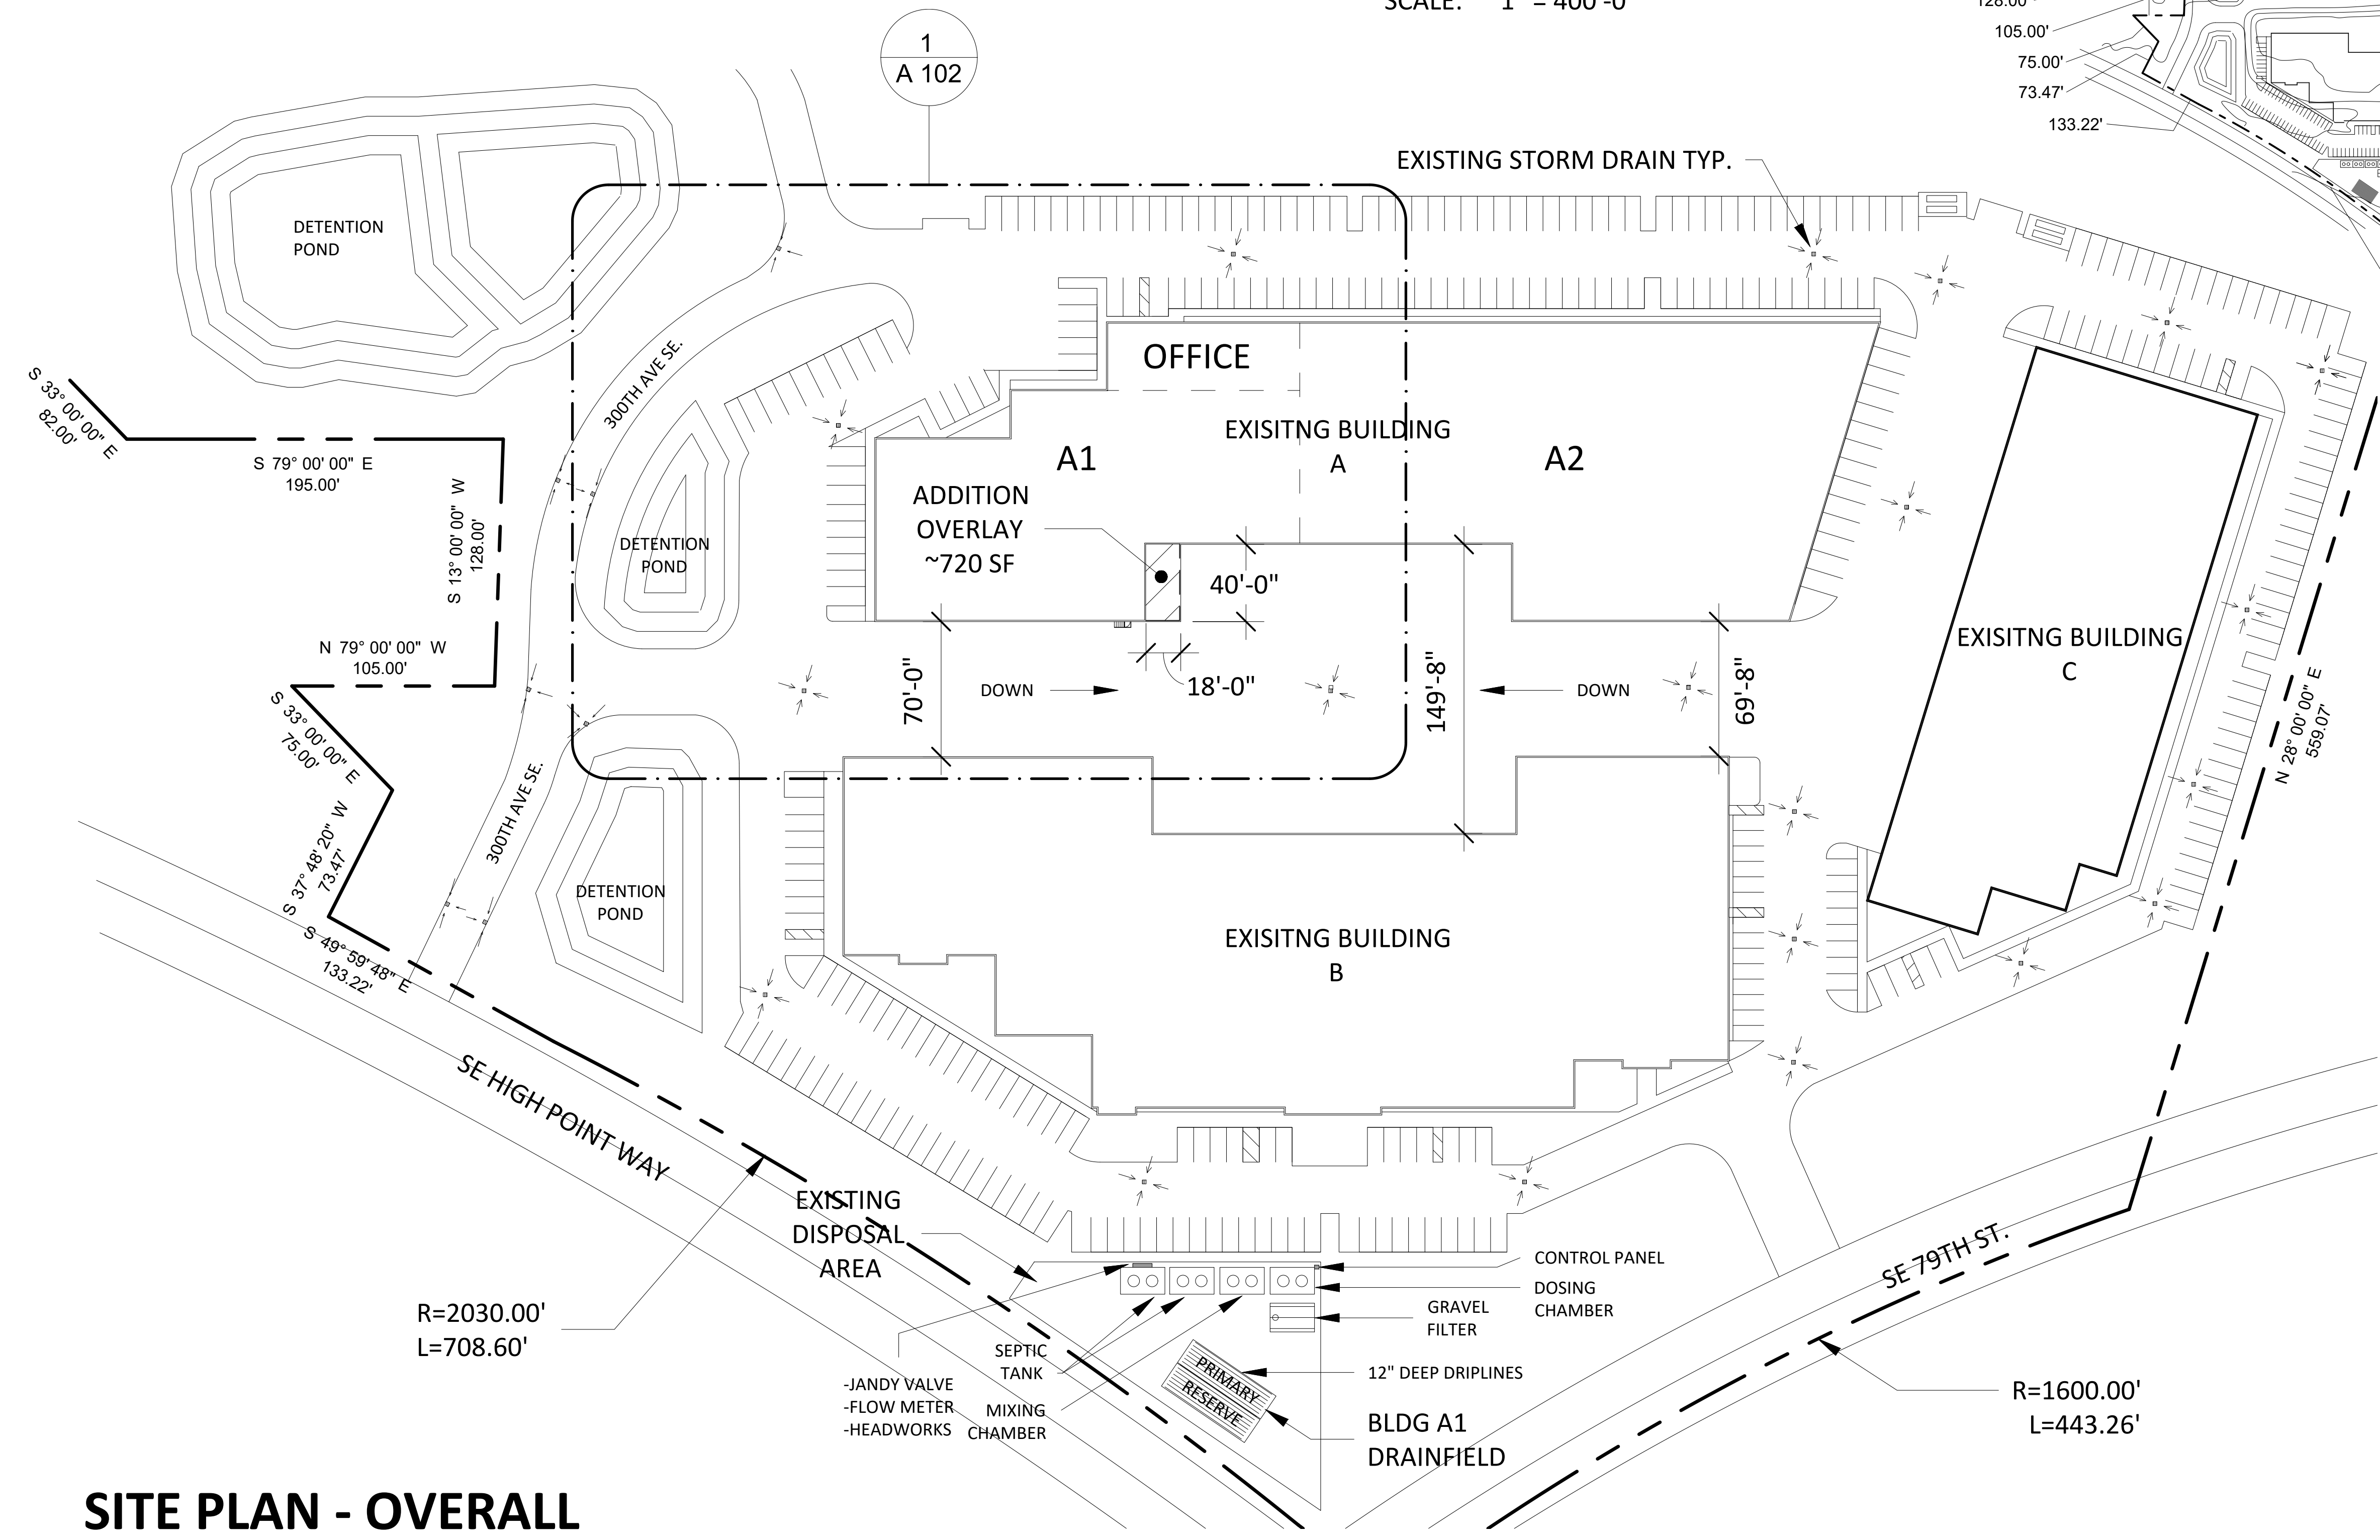

DESCRIPTION:	
BY:	
DATE:	

BECK PACK ADDITION
BECK PACK SYSTEMS

veer
ARCHITECTURE PLLC

150 120TH Ave. N.E.
Suite 202
Bellevue, WA 98005
T 425.401.6828
F 425.401.0630
www.VeerArchitecture.com

OVERALL SITE PLAN

A 101
201908

CONDITIONAL USE PERMIT SUBMITTAL

2021-01-18

SITE PROPERTY LINES

SCALE: 1" = 400'-0"

SITE PLAN - OVERALL

SCALE: 1" = 100'-0"