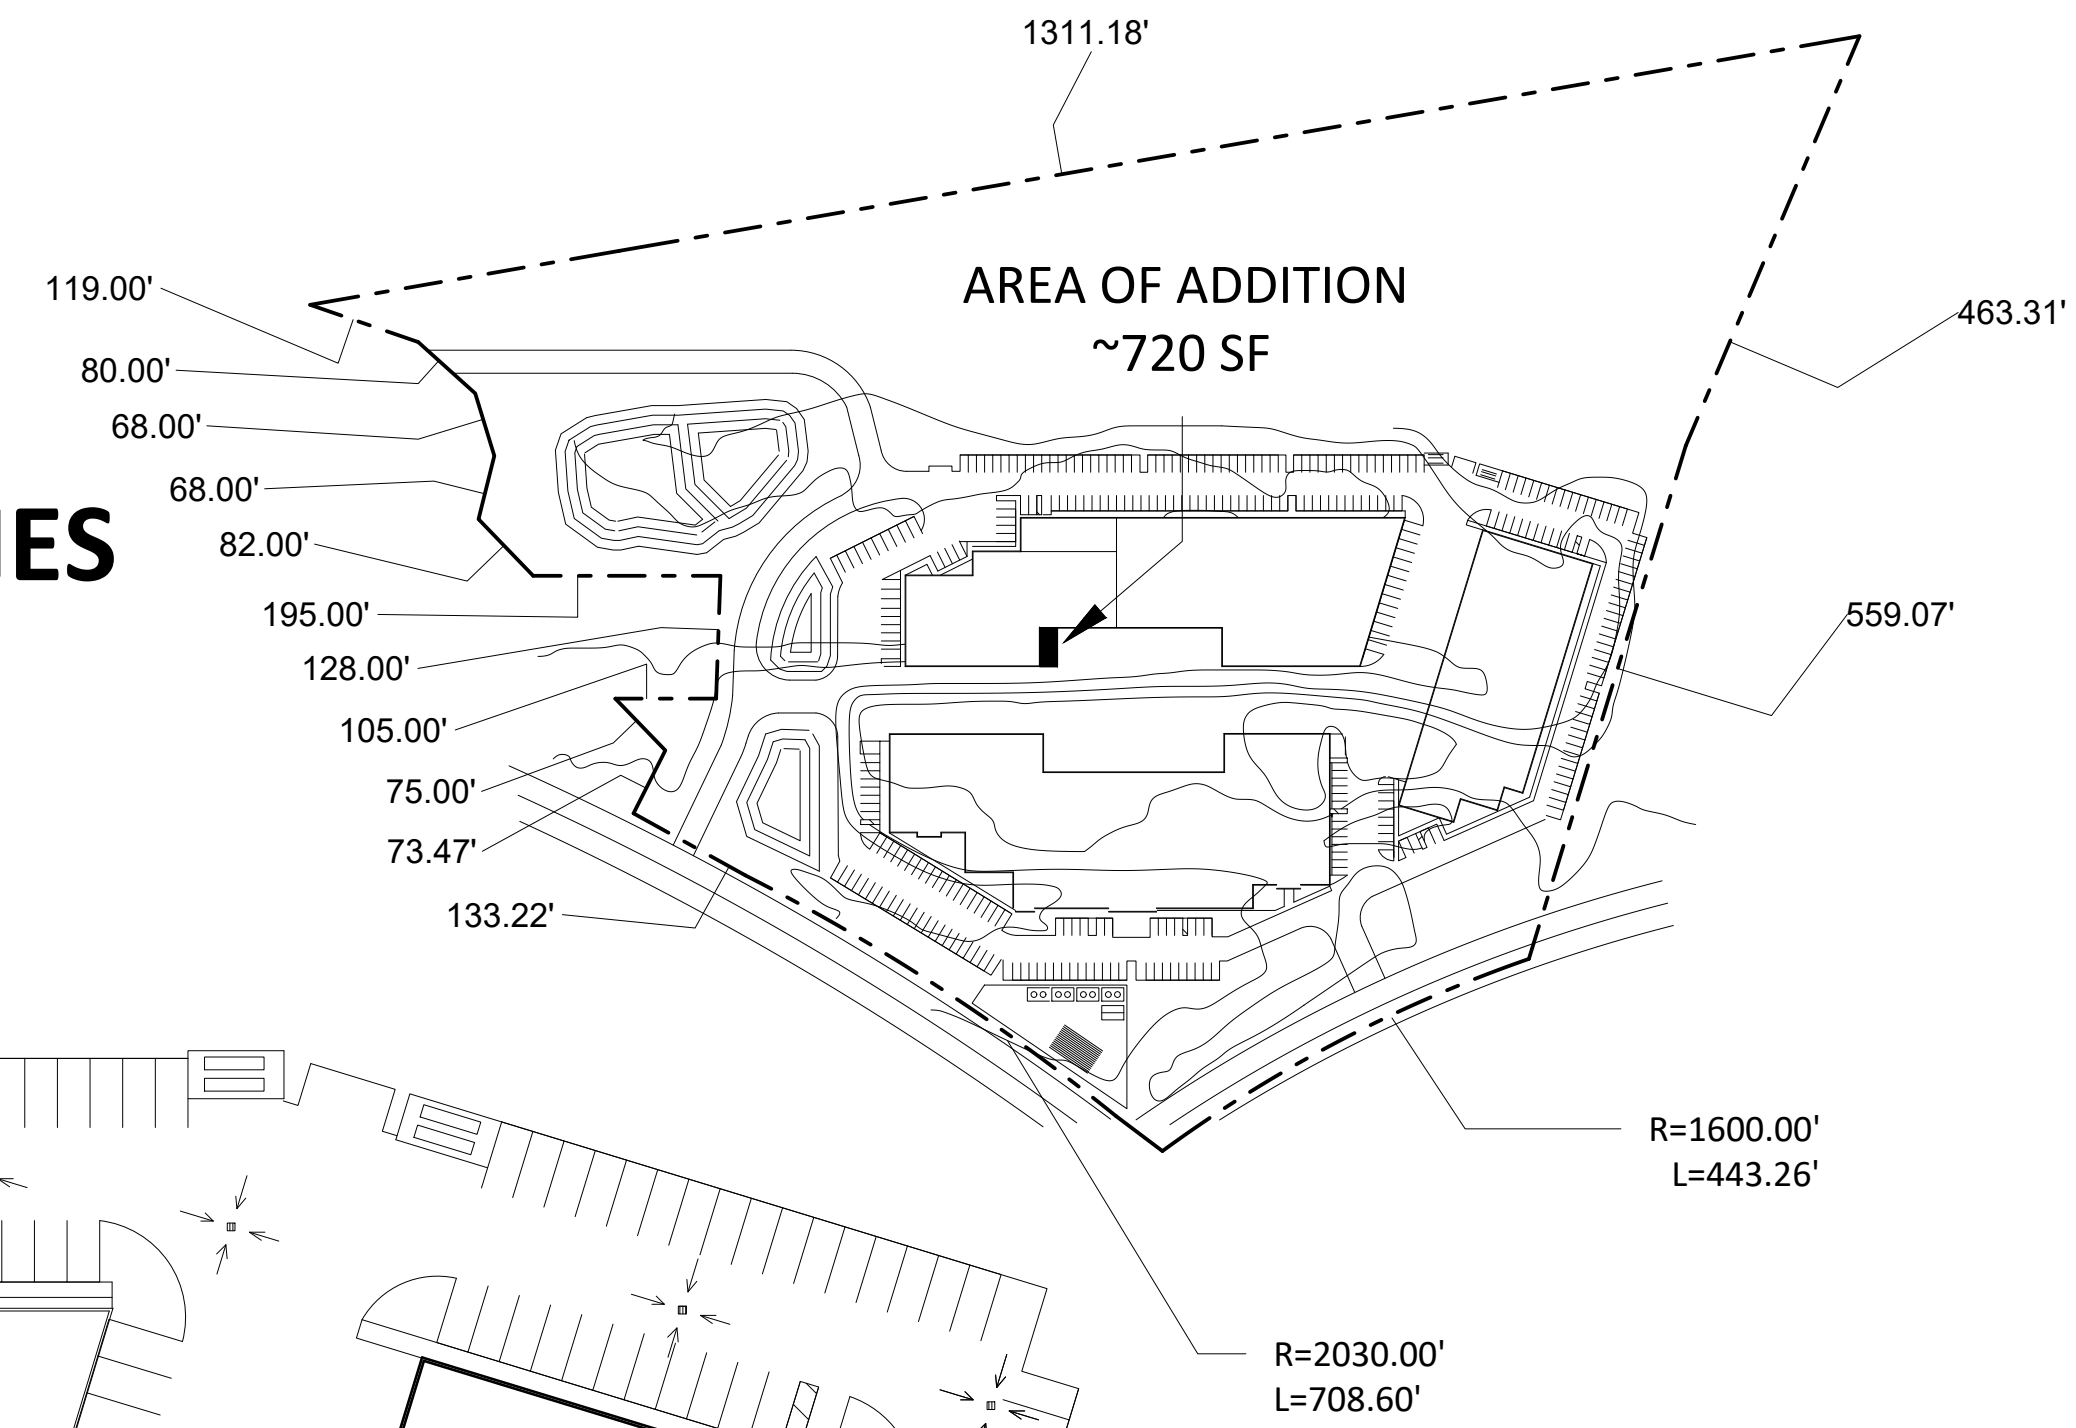

DESCRIPTION:	
BY:	
DATE:	

BECK PACK ADDITION
BECK PACK SYSTEMS

veer
ARCHITECTURE PLLC

150 120TH Ave. N.E.
Suite 202
Bellevue, WA 98005
T 425.401.6828
F 425.401.0630
www.VeerArchitecture.com

OVERALL SITE PLAN

A 101
201908

CONDITIONAL USE PERMIT SUBMITTAL

2021-01-18

SITE PROPERTY LINES

SCALE: 1" = 400'-0"

SITE PLAN - OVERALL

SCALE: 1" = 100'-0"