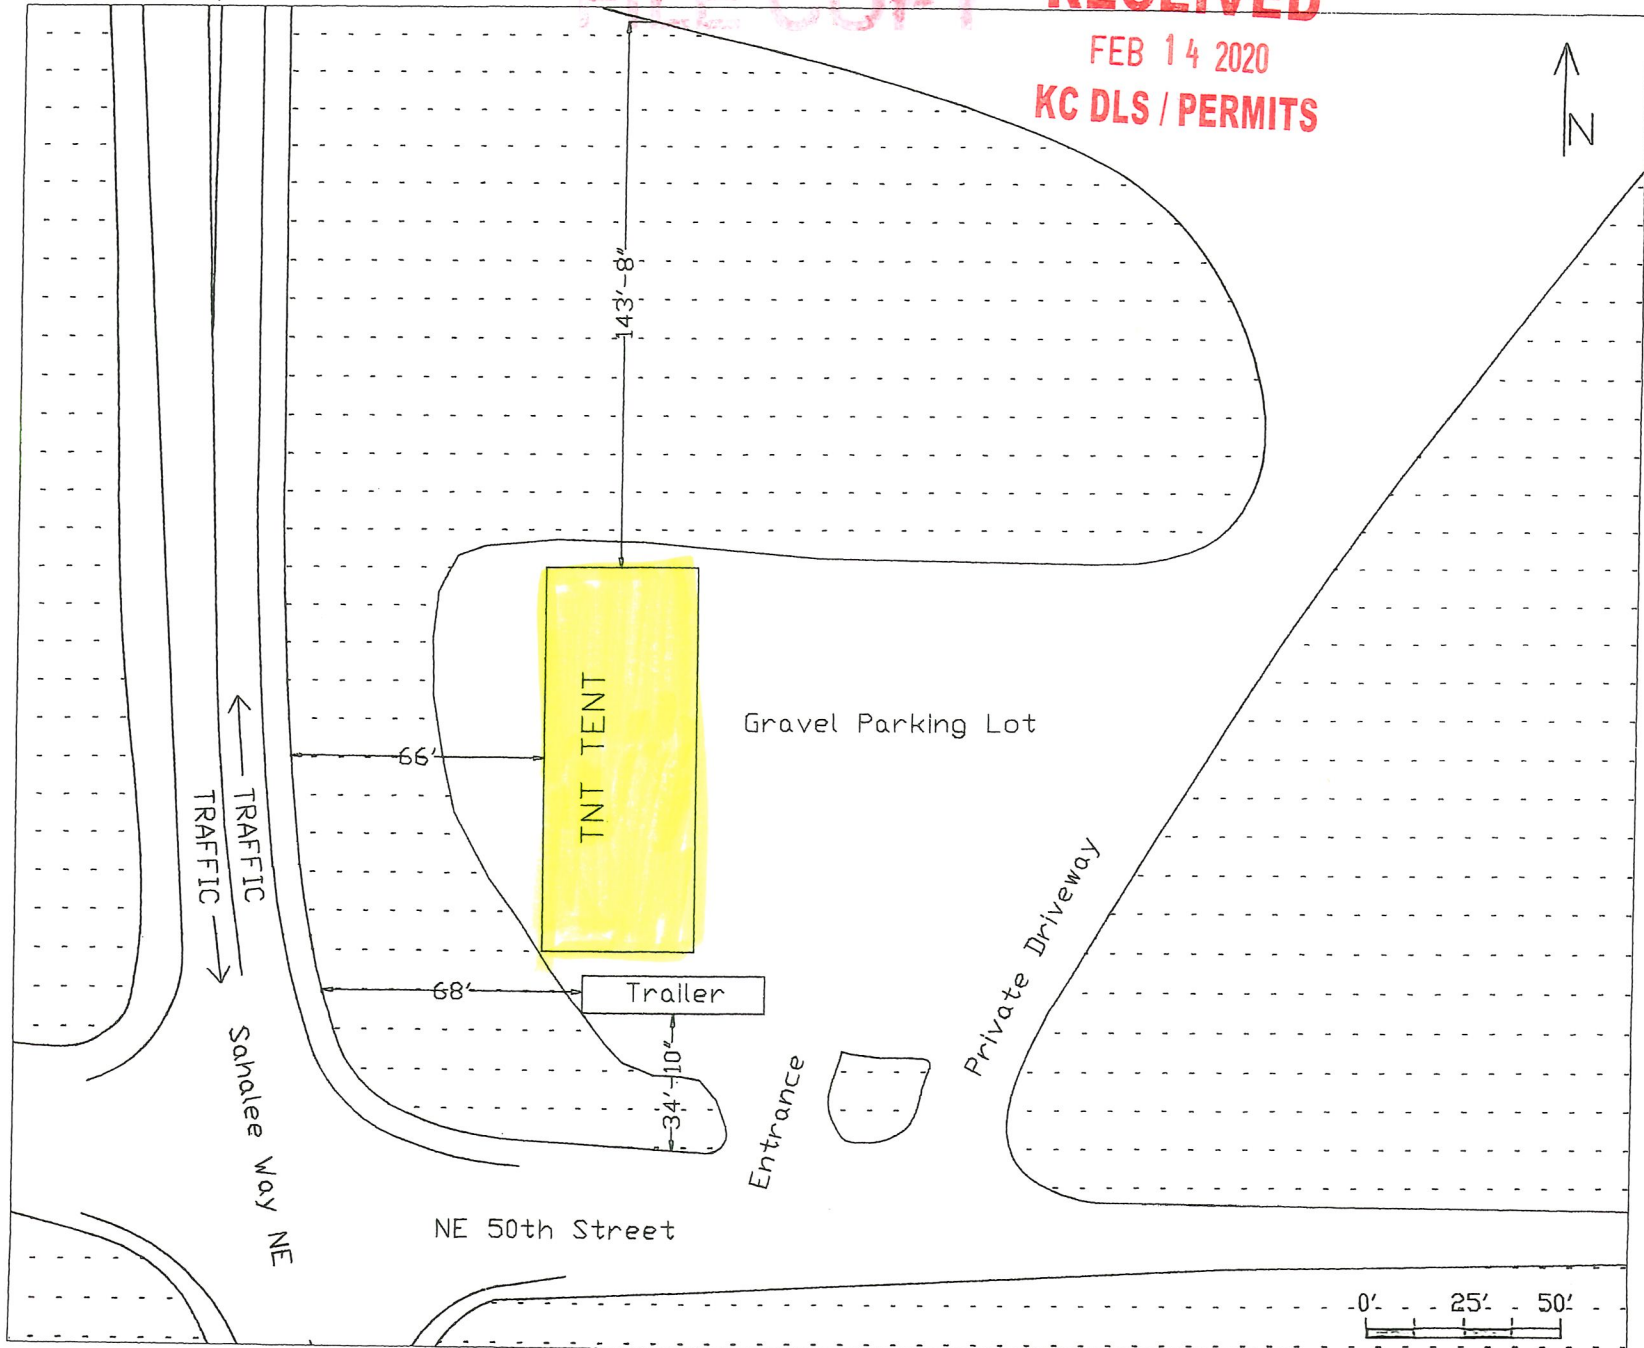

TEMP20-0002

FILE COPY

RECEIVED

FEB 14 2020

KC DLS / PERMITS

WWT4599 - VACANT PAD  
 20871 REDMOND FALL CITY ROAD  
 REDMOND, WA

 GRASS AND VEGETATION