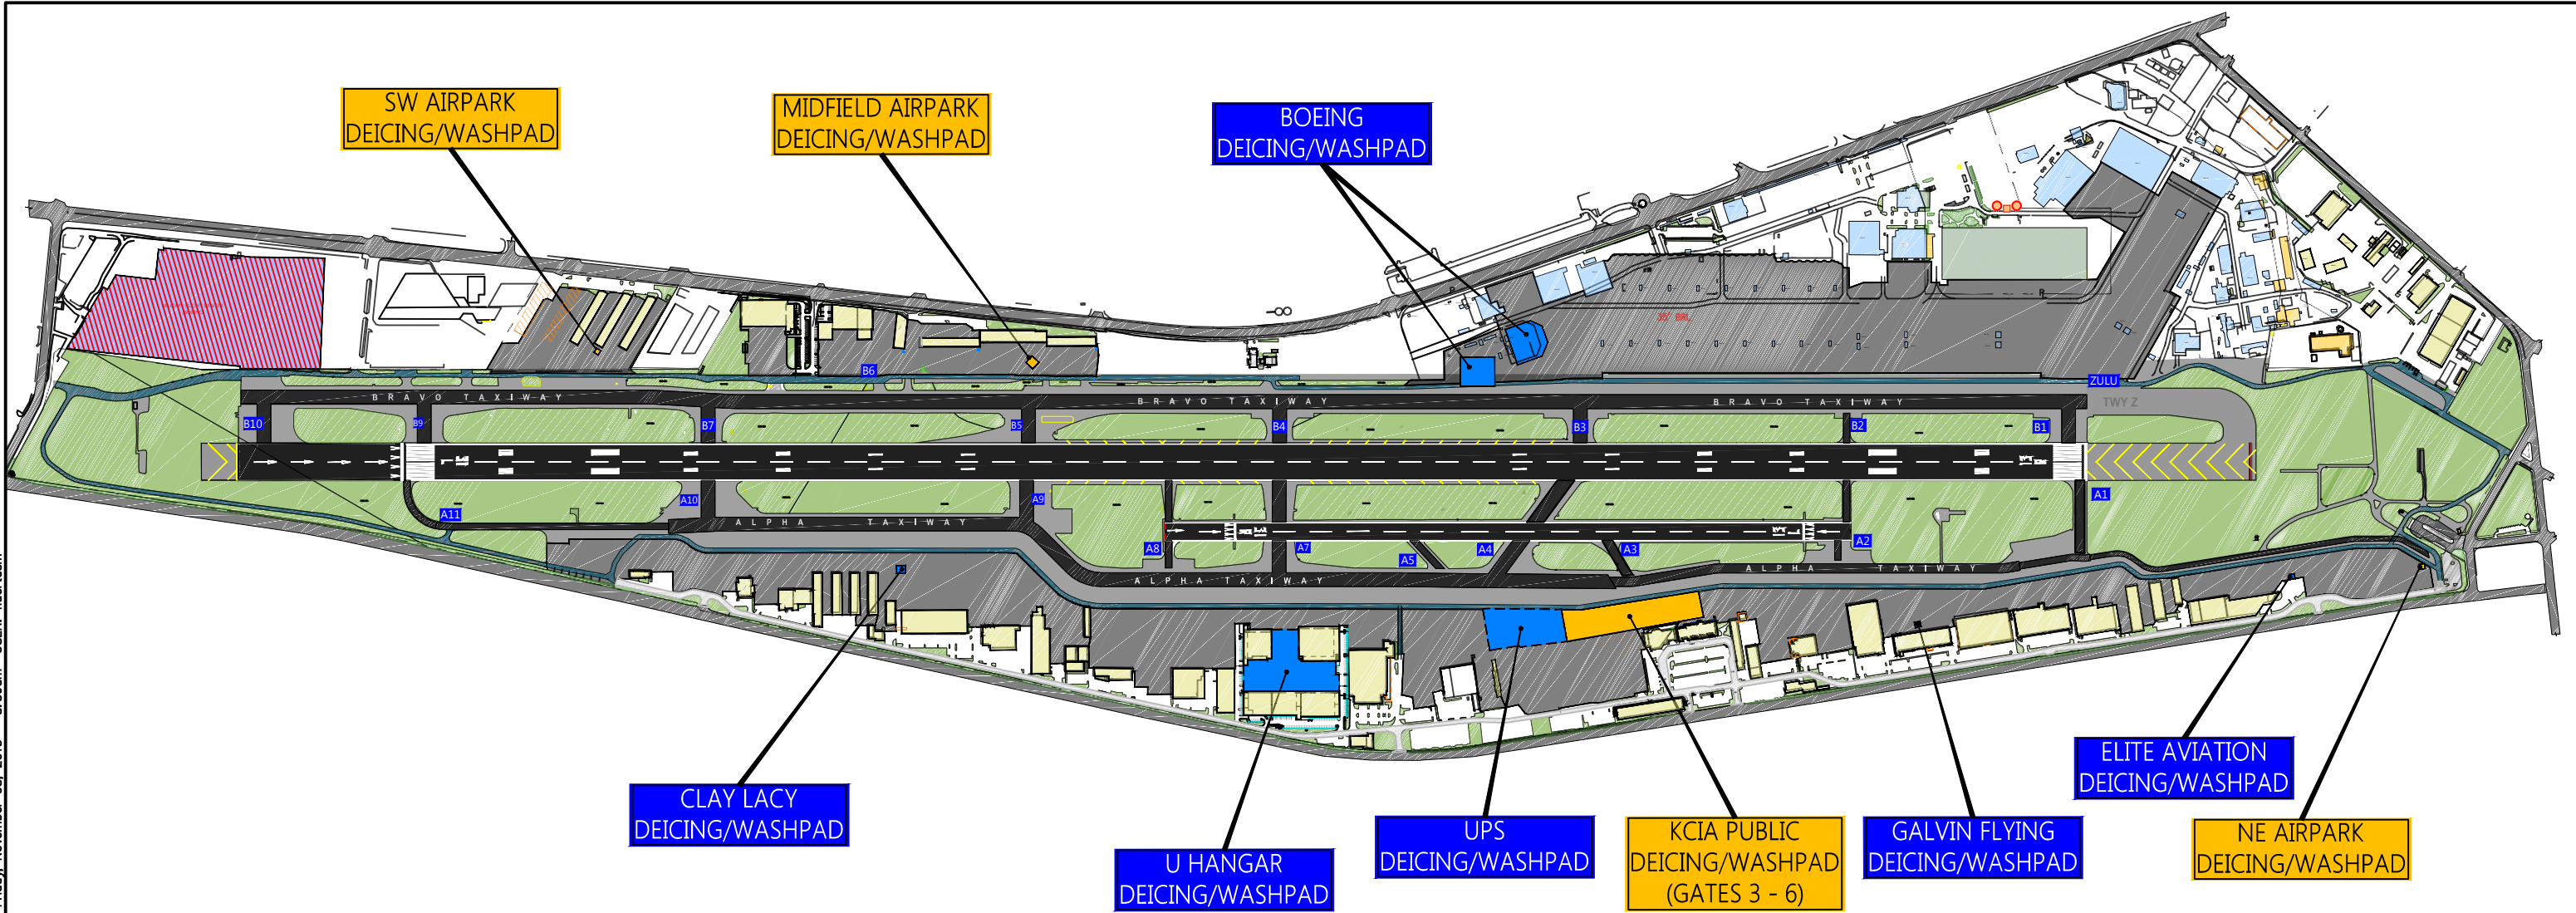

FILE NAME: s:\Engineering\Technical_Data\autocad\FAA Drawings\De-icing Plan\2013 de-ice_plan.dwg PLOTTED: Friday, November 08, 2013 - 8:59am USER: huertasm

LEGEND

- KCIA PUBLIC
- TENANT-CONTROLLED

KCIA PUBLIC & TENANT CONTROLLED DE-ICING/WASHPADS
 DATE: 11/06/2013
 17x11